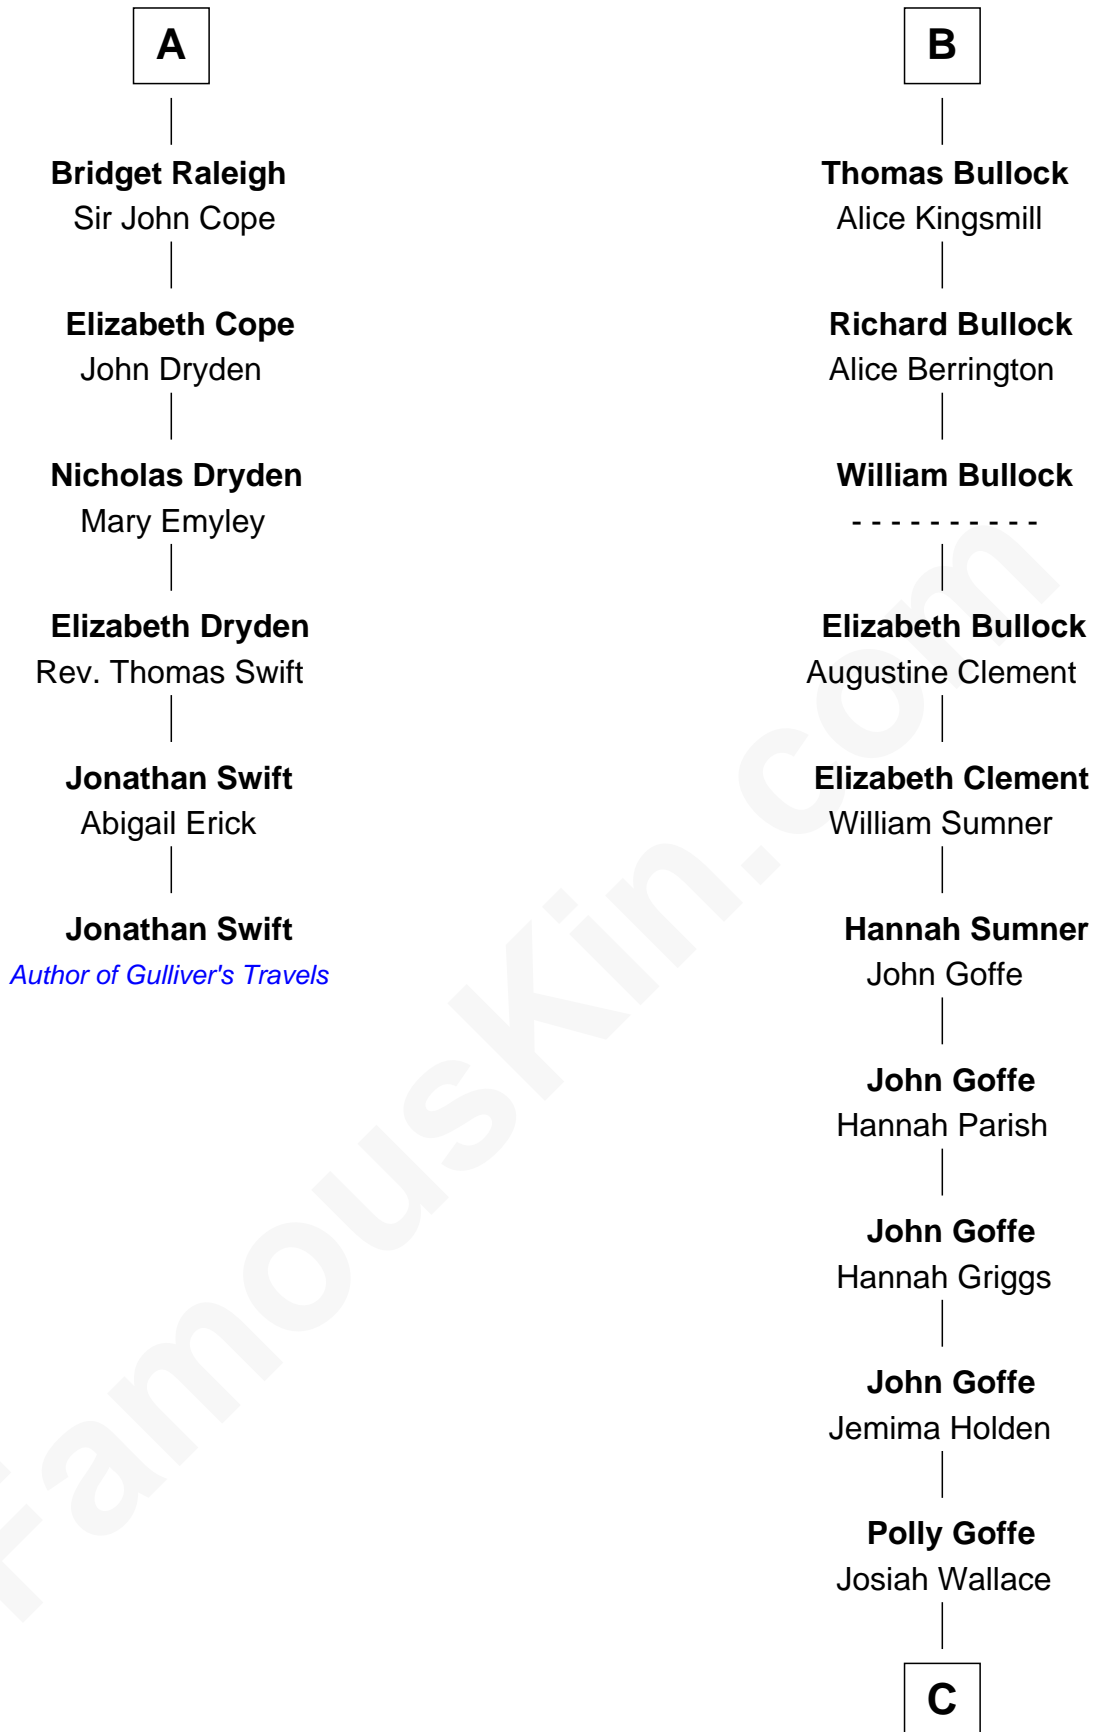

FamousKin.com

Relationship Chart of

Jonathan Swift

Author of Gulliver's Travels

12th cousin 8 times removed of

Lou (Henry) Hoover

First Lady of President Herbert Hoover

Edmund Fitzalan

Alice de Warenne

C

Nancy M. Wallace

John Scobey

Philomelia Sophia Scobey

Phineas Weed

Florence Ida Weed

Charles Delano Henry

Lou (Henry) Hoover

First Lady of Herbert Hoover