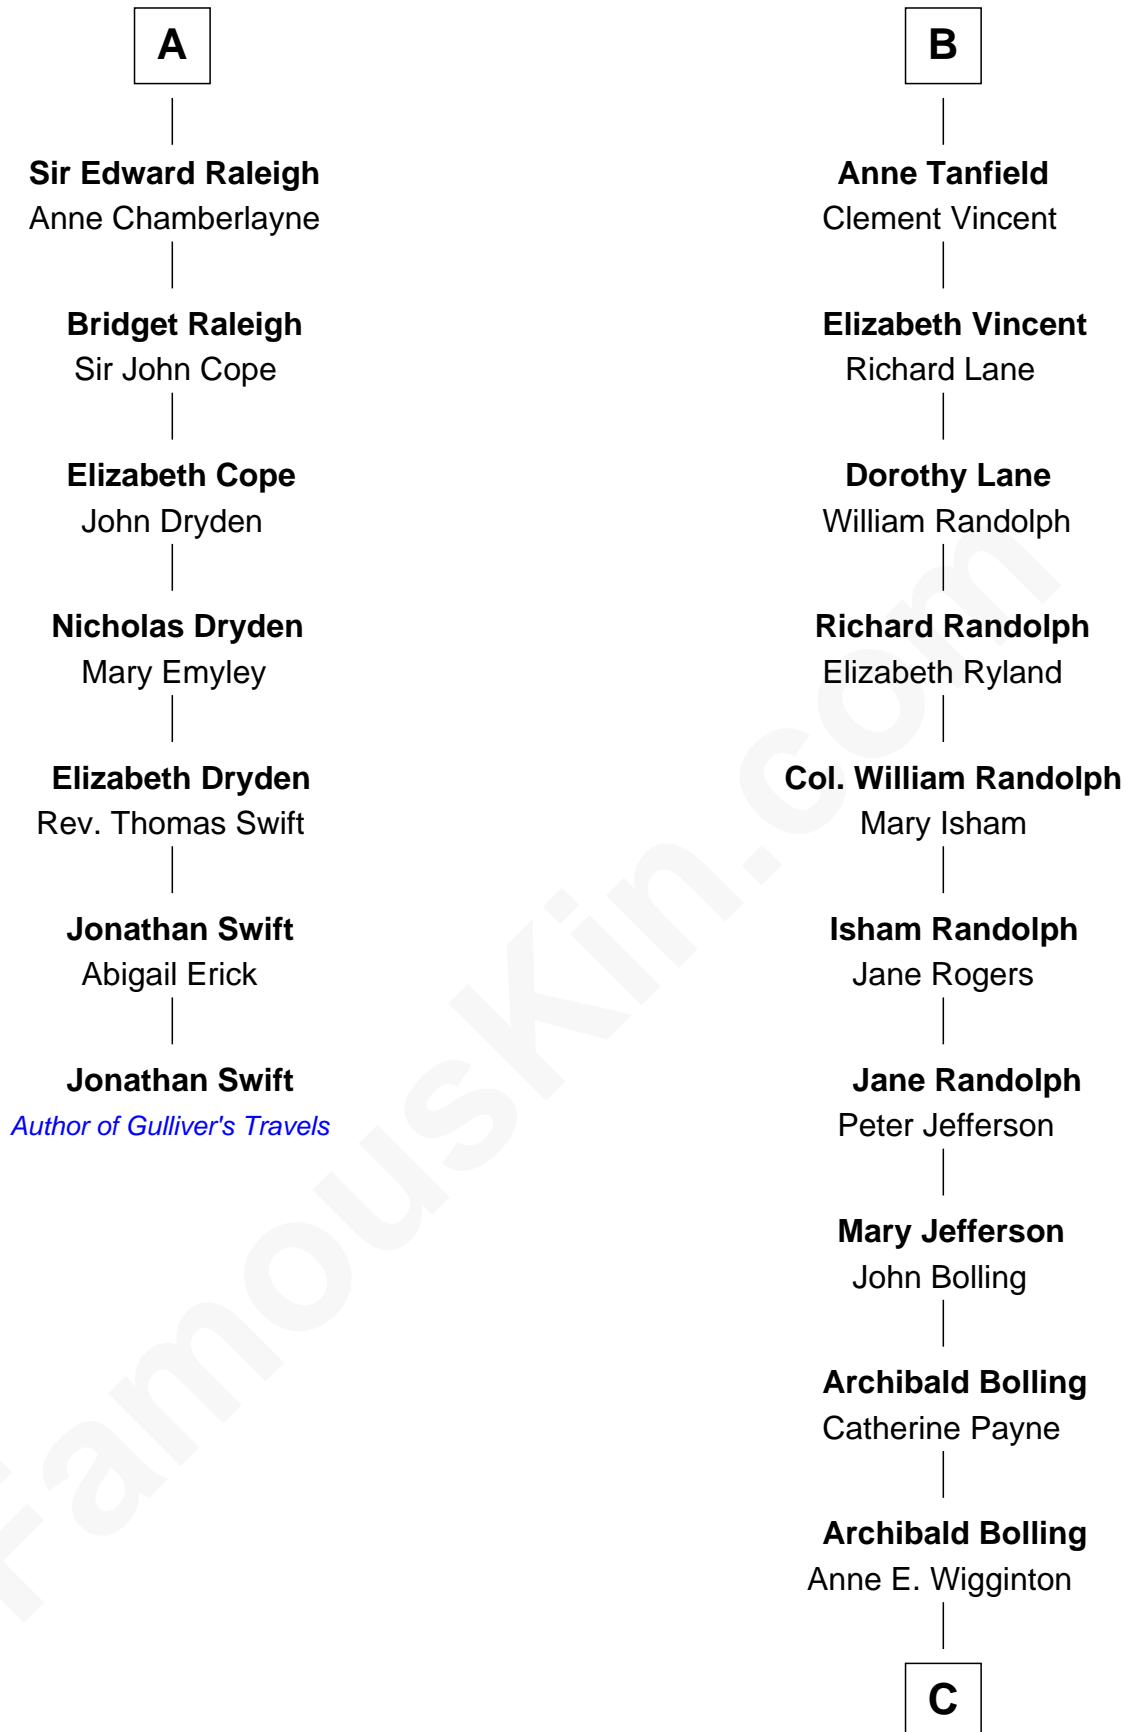

FamousKin.com

Relationship Chart of

Jonathan Swift

Author of Gulliver's Travels

13th cousin 5 times removed of

Edith (Bolling) Wilson

First Lady of President Woodrow Wilson

Sir Hugh I de Audley

Iseult de Mortimer

C

William Holcombe Bolling

Sarah Spiers White

Edith (Bolling) Wilson

First Lady of Woodrow Wilson

FamousKin.com