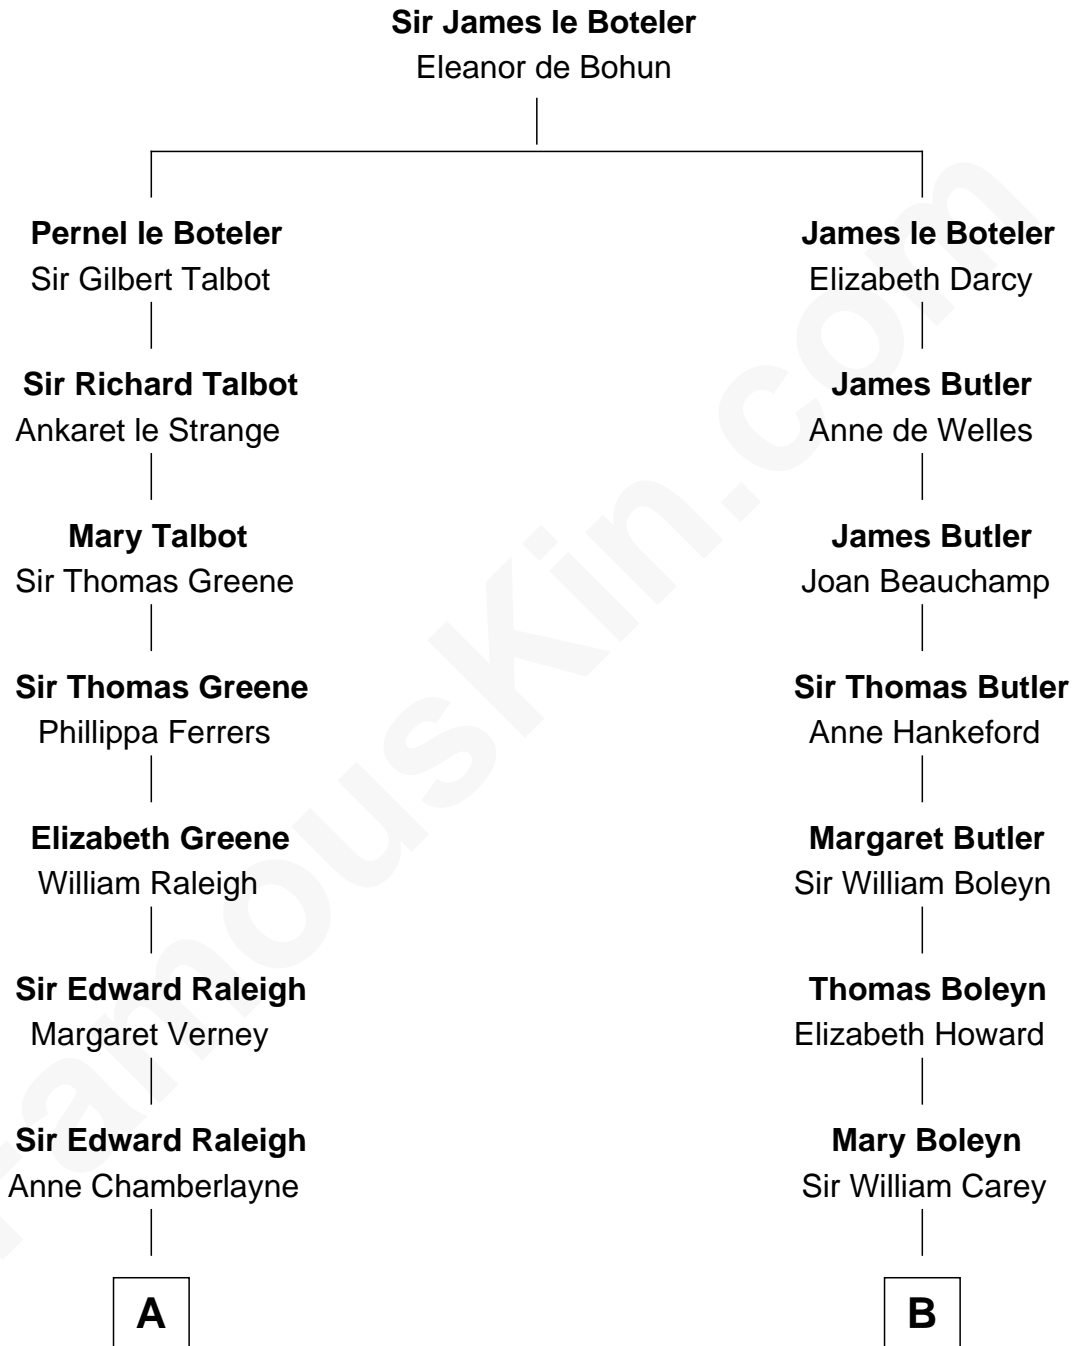

FamousKin.com

Relationship Chart of

Jonathan Swift

Author of Gulliver's Travels

12th cousin 6 times removed of

Edith (Bolling) Wilson

First Lady of President Woodrow Wilson

C

William Holcombe Bolling

Sarah Spiers White

Edith (Bolling) Wilson

First Lady of Woodrow Wilson

FamousKin.com