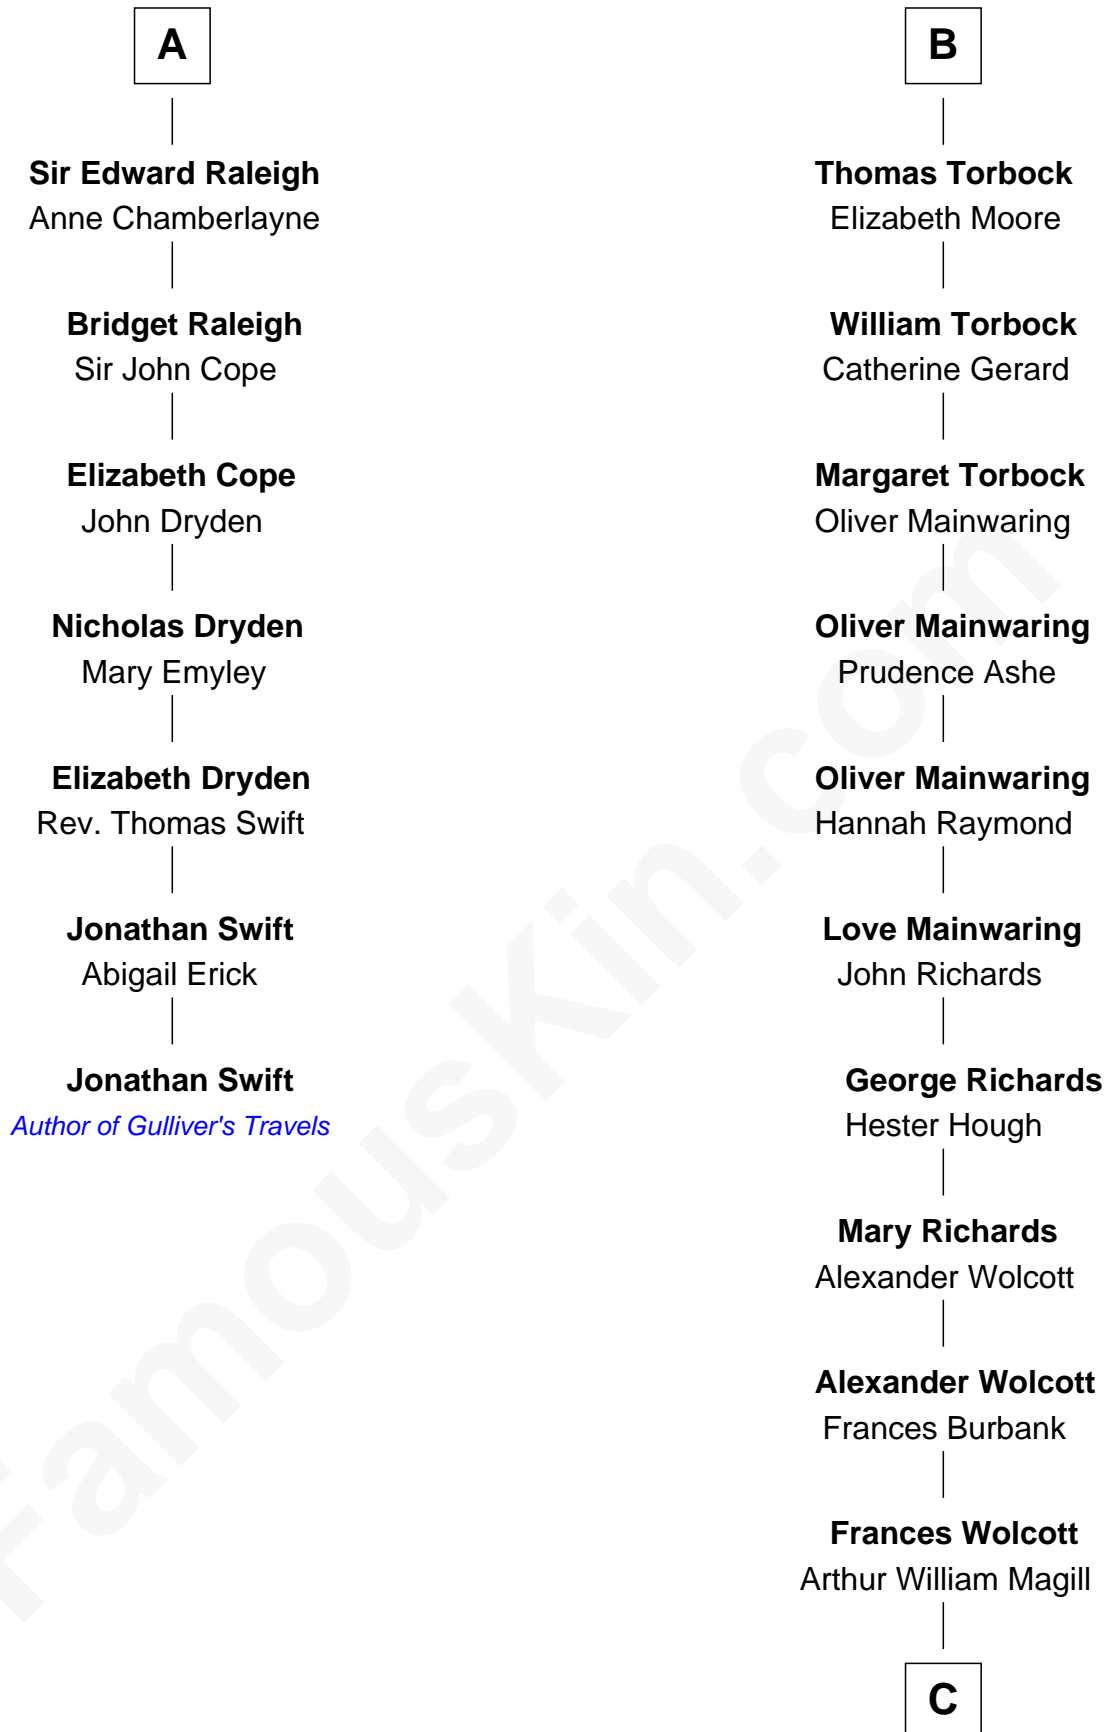

# FamousKin.com Relationship Chart of

**Jonathan Swift**

*Author of Gulliver's Travels*

13th cousin 6 times removed of

**Juliette Gordon Low**

*Founder of the Girl Scouts*

C

**Juliette Augusta Magill**

John Harris Kinzie

**Eleanor Lytle Kinzie**

William Washington Gordon

**Juliette Gordon Low**

*Founder of the Girl Scouts*

FamousKin.com