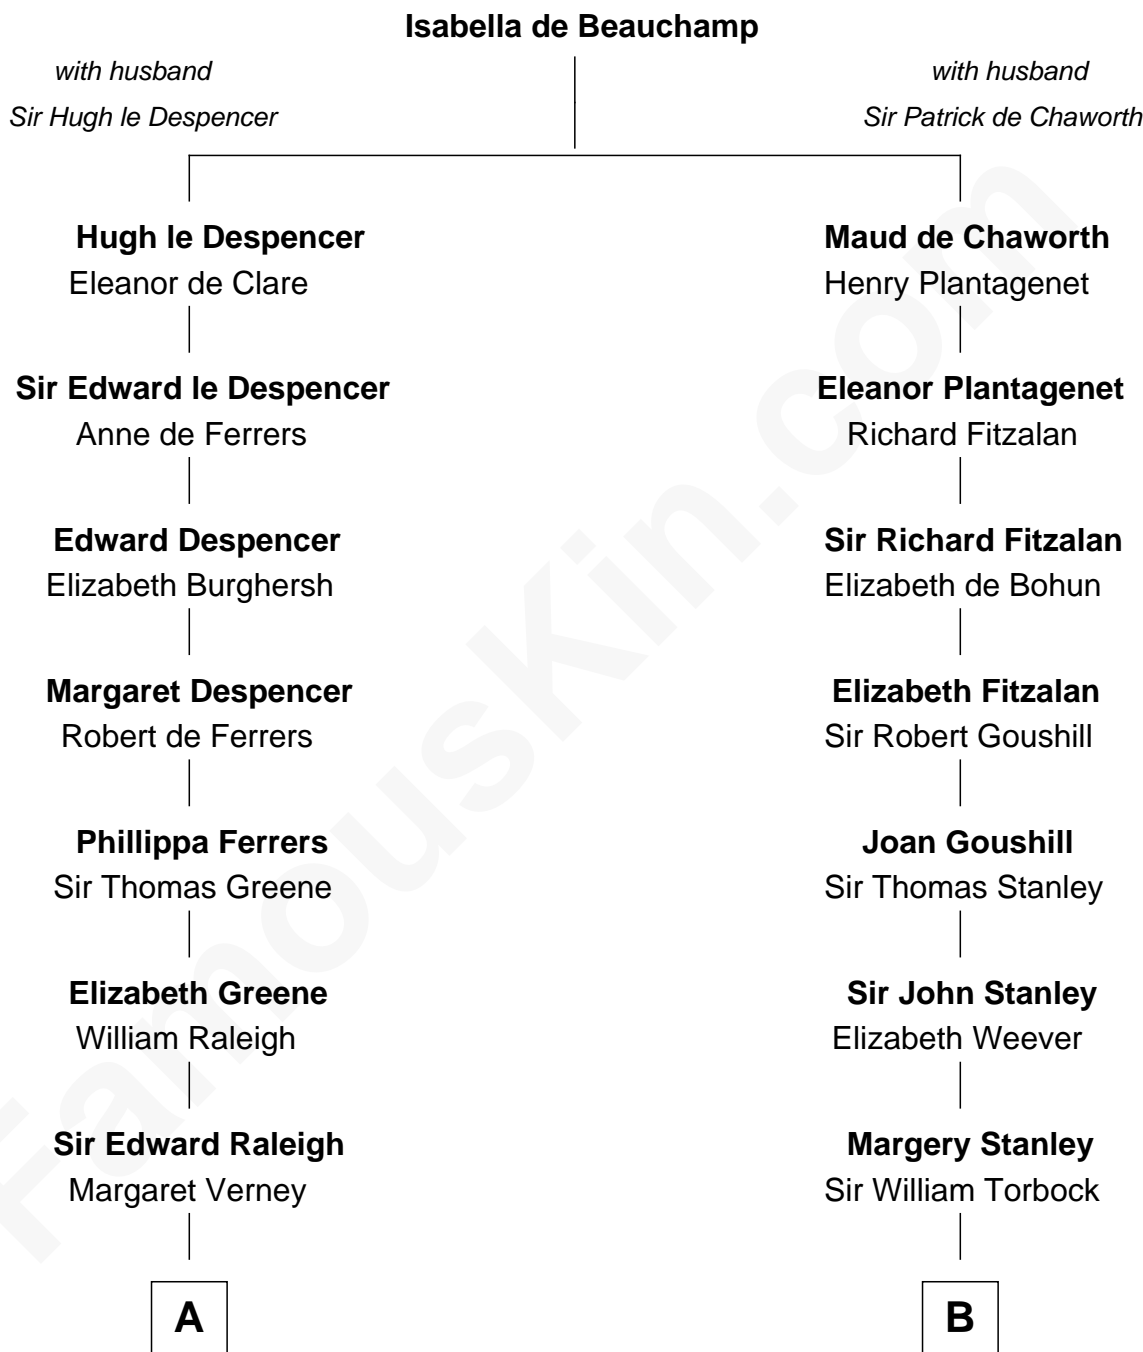

# FamousKin.com Relationship Chart of

**Jonathan Swift**

*Author of Gulliver's Travels*

13th cousin 6 times removed of

**Juliette Gordon Low**

*Founder of the Girl Scouts*

C

**Juliette Augusta Magill**

John Harris Kinzie

**Eleanor Lytle Kinzie**

William Washington Gordon

**Juliette Gordon Low**

*Founder of the Girl Scouts*

FamousKin.com