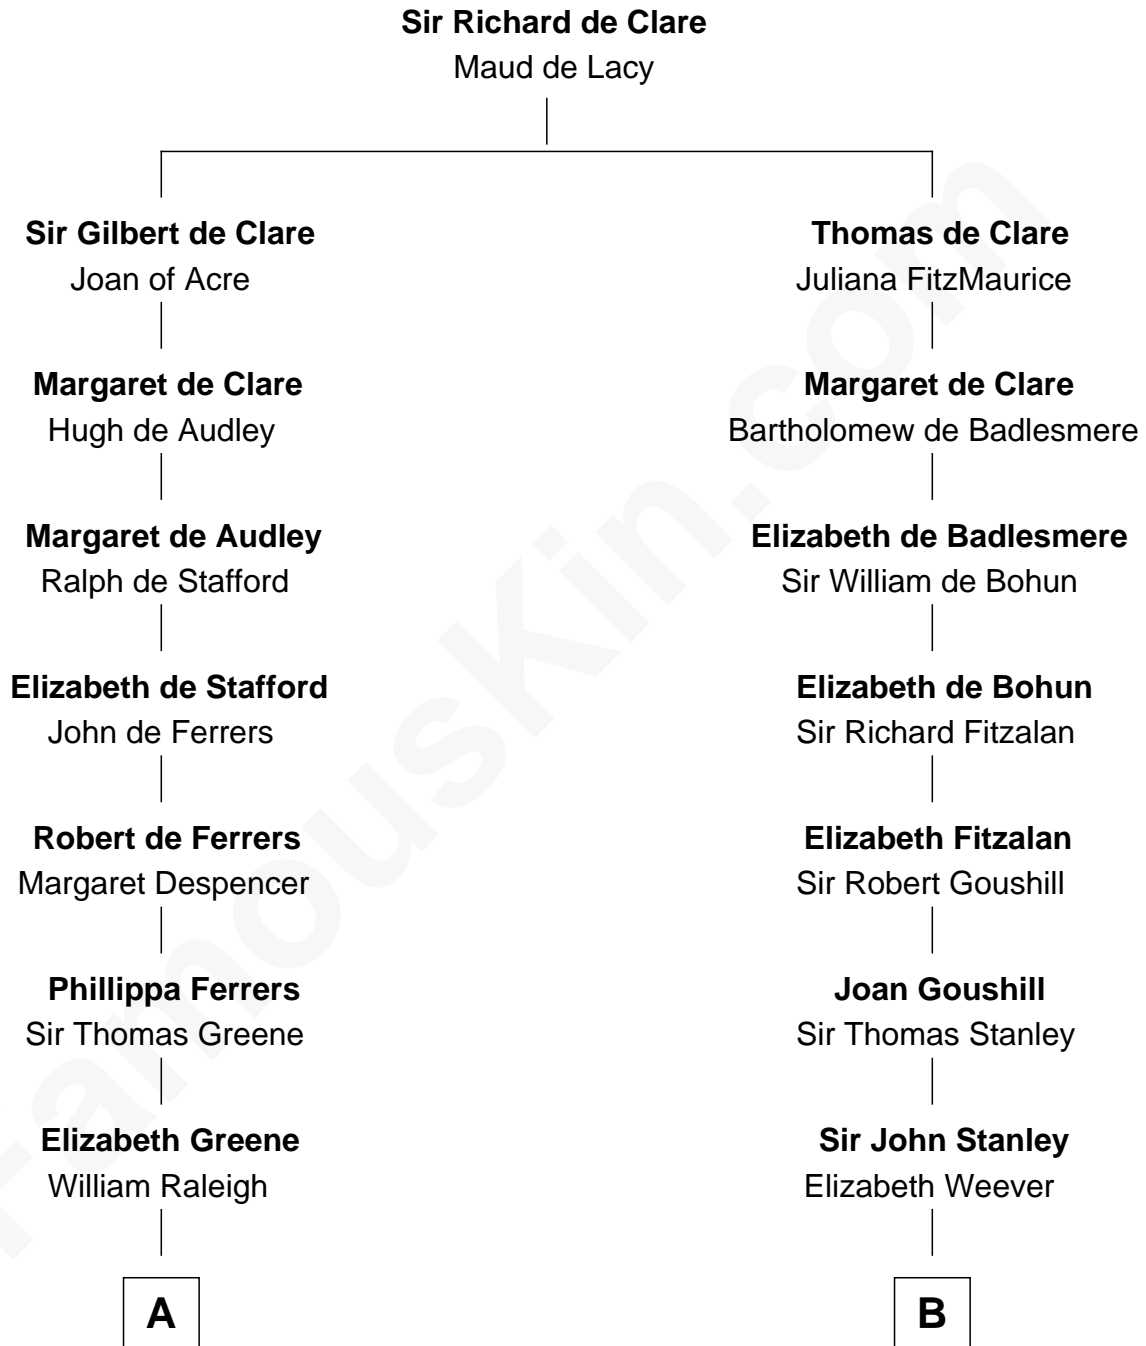

FamousKin.com Relationship Chart of

Jonathan Swift

Author of Gulliver's Travels

14th cousin 6 times removed of

Juliette Gordon Low

Founder of the Girl Scouts

C

Frances Wolcott
Arthur William Magill

Juliette Augusta Magill
John Harris Kinzie

Eleanor Lytle Kinzie
William Washington Gordon

Juliette Gordon Low
Founder of the Girl Scouts

FamousKin.com