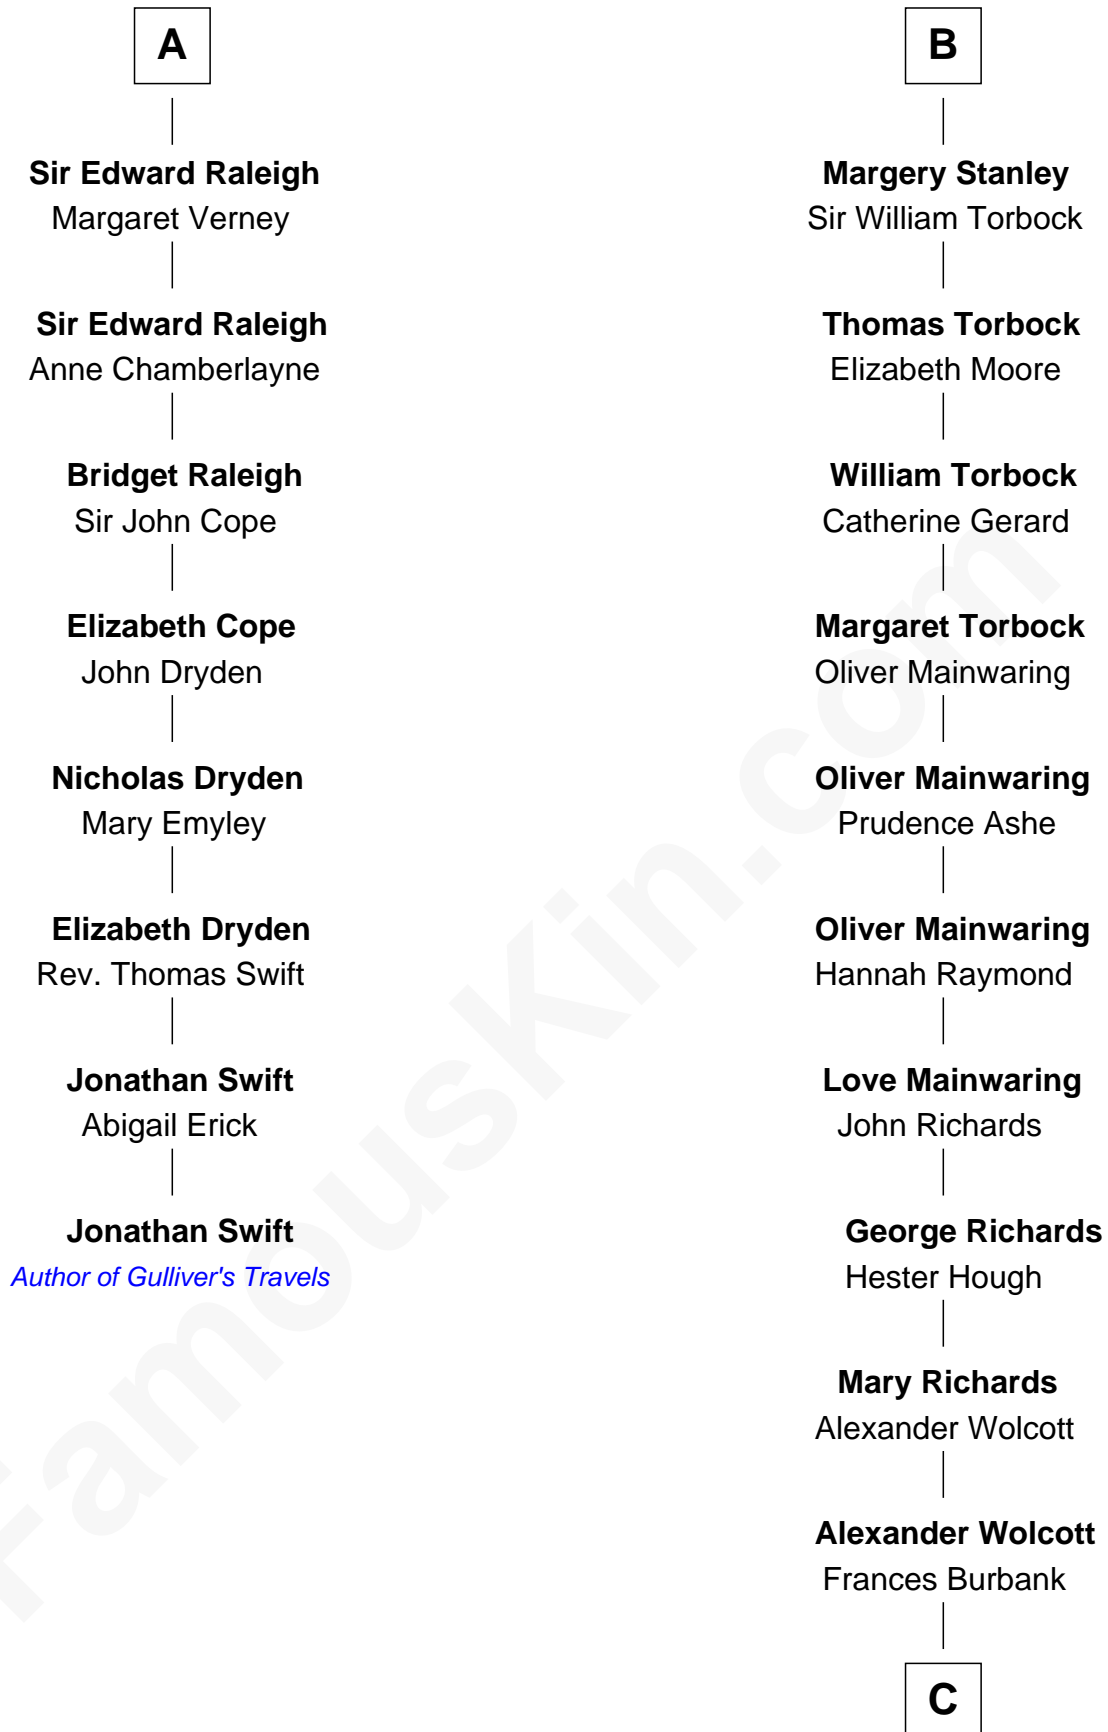

FamousKin.com Relationship Chart of

Jonathan Swift

Author of Gulliver's Travels

14th cousin 6 times removed of

Juliette Gordon Low

Founder of the Girl Scouts

C

Frances Wolcott
Arthur William Magill