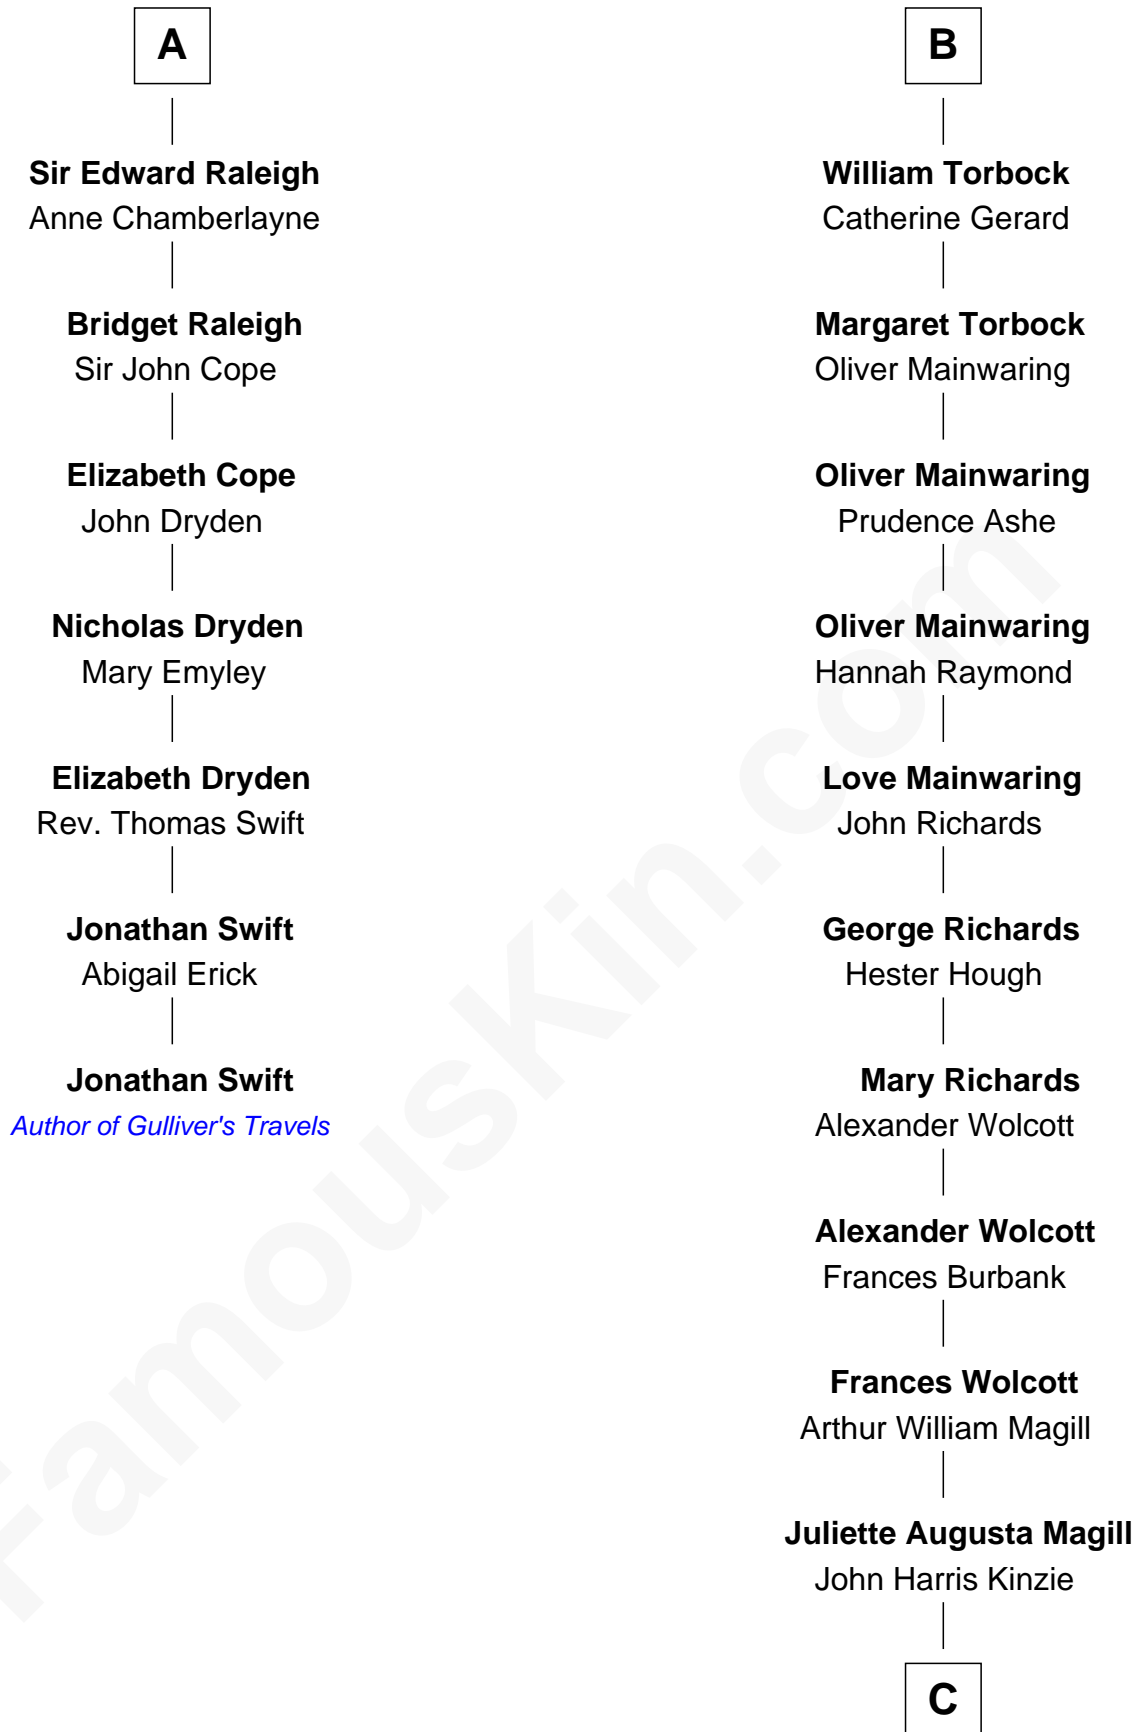

FamousKin.com Relationship Chart of

Jonathan Swift

Author of Gulliver's Travels

13th cousin 5 times removed of

Juliette Gordon Low

Founder of the Girl Scouts

Humphrey de Bohun
Elizabeth Plantagenet

Eleanor de Bohun
Sir James le Boteler

Pernel le Boteler
Sir Gilbert Talbot

Sir Richard Talbot
Ankaret le Strange

Mary Talbot
Sir Thomas Greene

Sir Thomas Greene
Phillippa Ferrers

Elizabeth Greene
William Raleigh

Sir Edward Raleigh
Margaret Verney

A

Sir William de Bohun
Elizabeth de Badlesmere

Elizabeth de Bohun
Sir Richard Fitzalan

Elizabeth Fitzalan
Sir Robert Goushill

Joan Goushill
Sir Thomas Stanley

Sir John Stanley
Elizabeth Weever

Margery Stanley
Sir William Torbock

Thomas Torbock
Elizabeth Moore

B

C

Eleanor Lytle Kinzie
William Washington Gordon

Juliette Gordon Low
Founder of the Girl Scouts

FamousKin.com