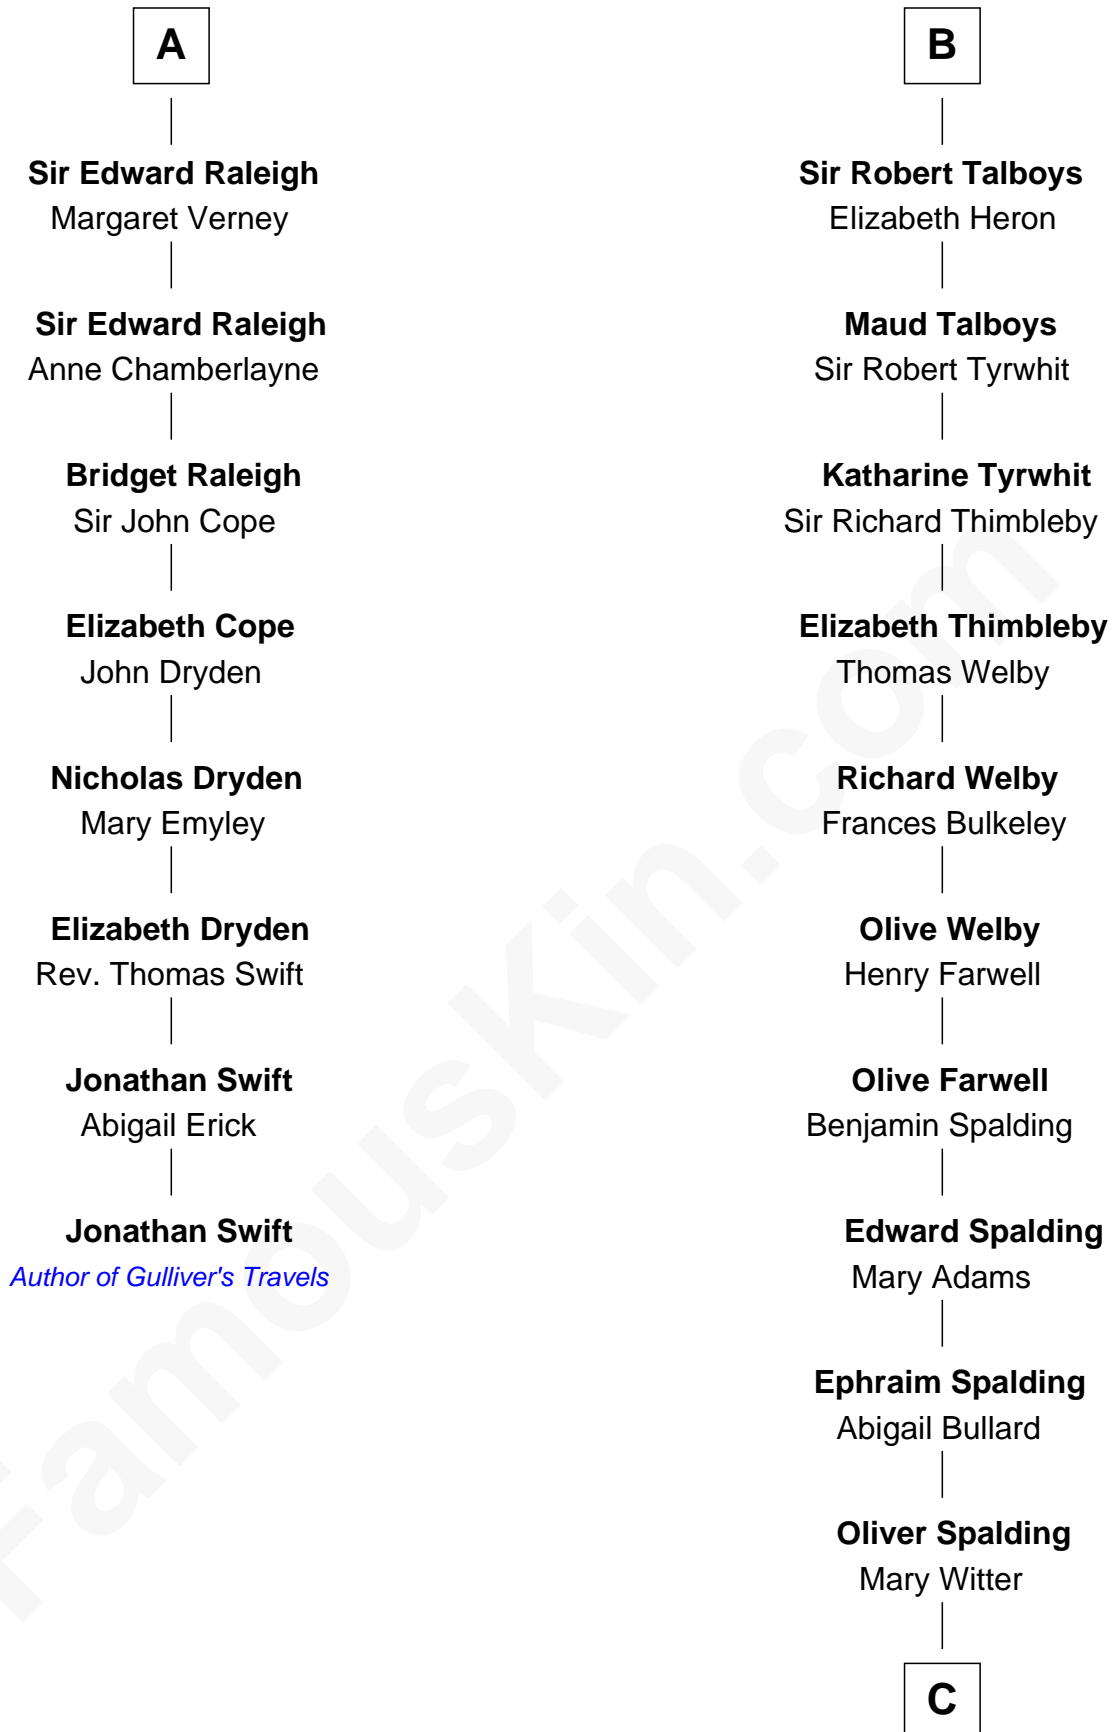

FamousKin.com Relationship Chart of

Jonathan Swift

Author of Gulliver's Travels

14th cousin 7 times removed of

Katharine Hepburn

Movie Actress

C

Erastus Spalding