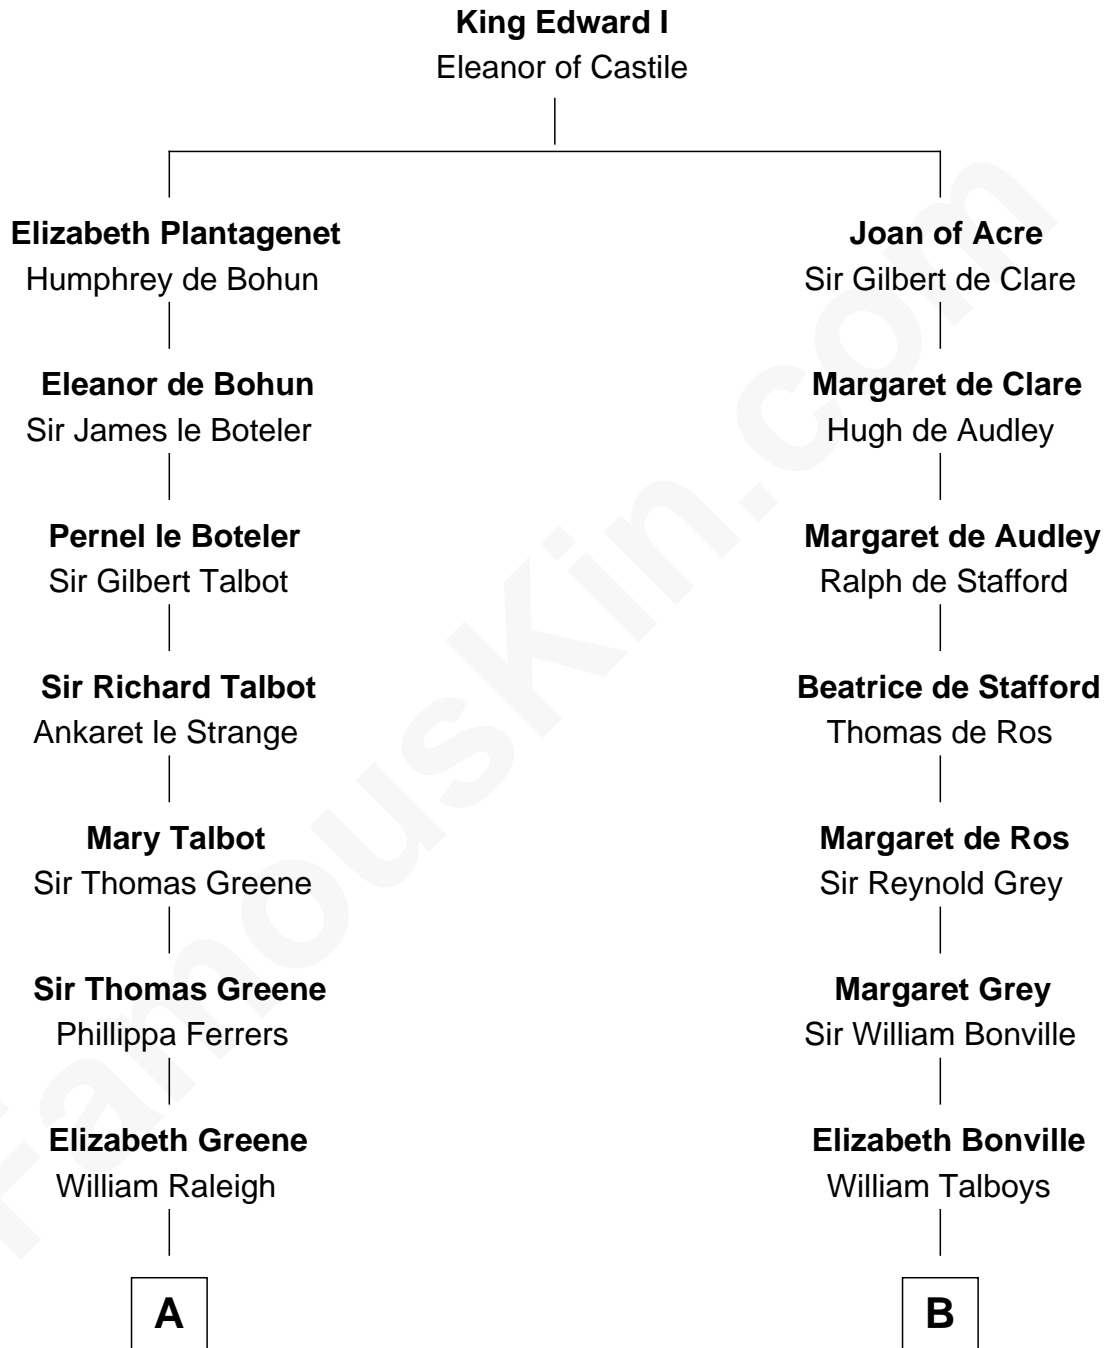

FamousKin.com Relationship Chart of

Jonathan Swift

Author of Gulliver's Travels

14th cousin 7 times removed of

Katharine Hepburn

Movie Actress

C

Erastus Spalding

Jennet Mack

Martha Ann Spalding

Leman Benton Garlinghouse

Caroline Garlinghouse

Alfred Augustus Houghton

Katharine Martha Houghton

Thomas Norval Hepburn

Katharine Hepburn