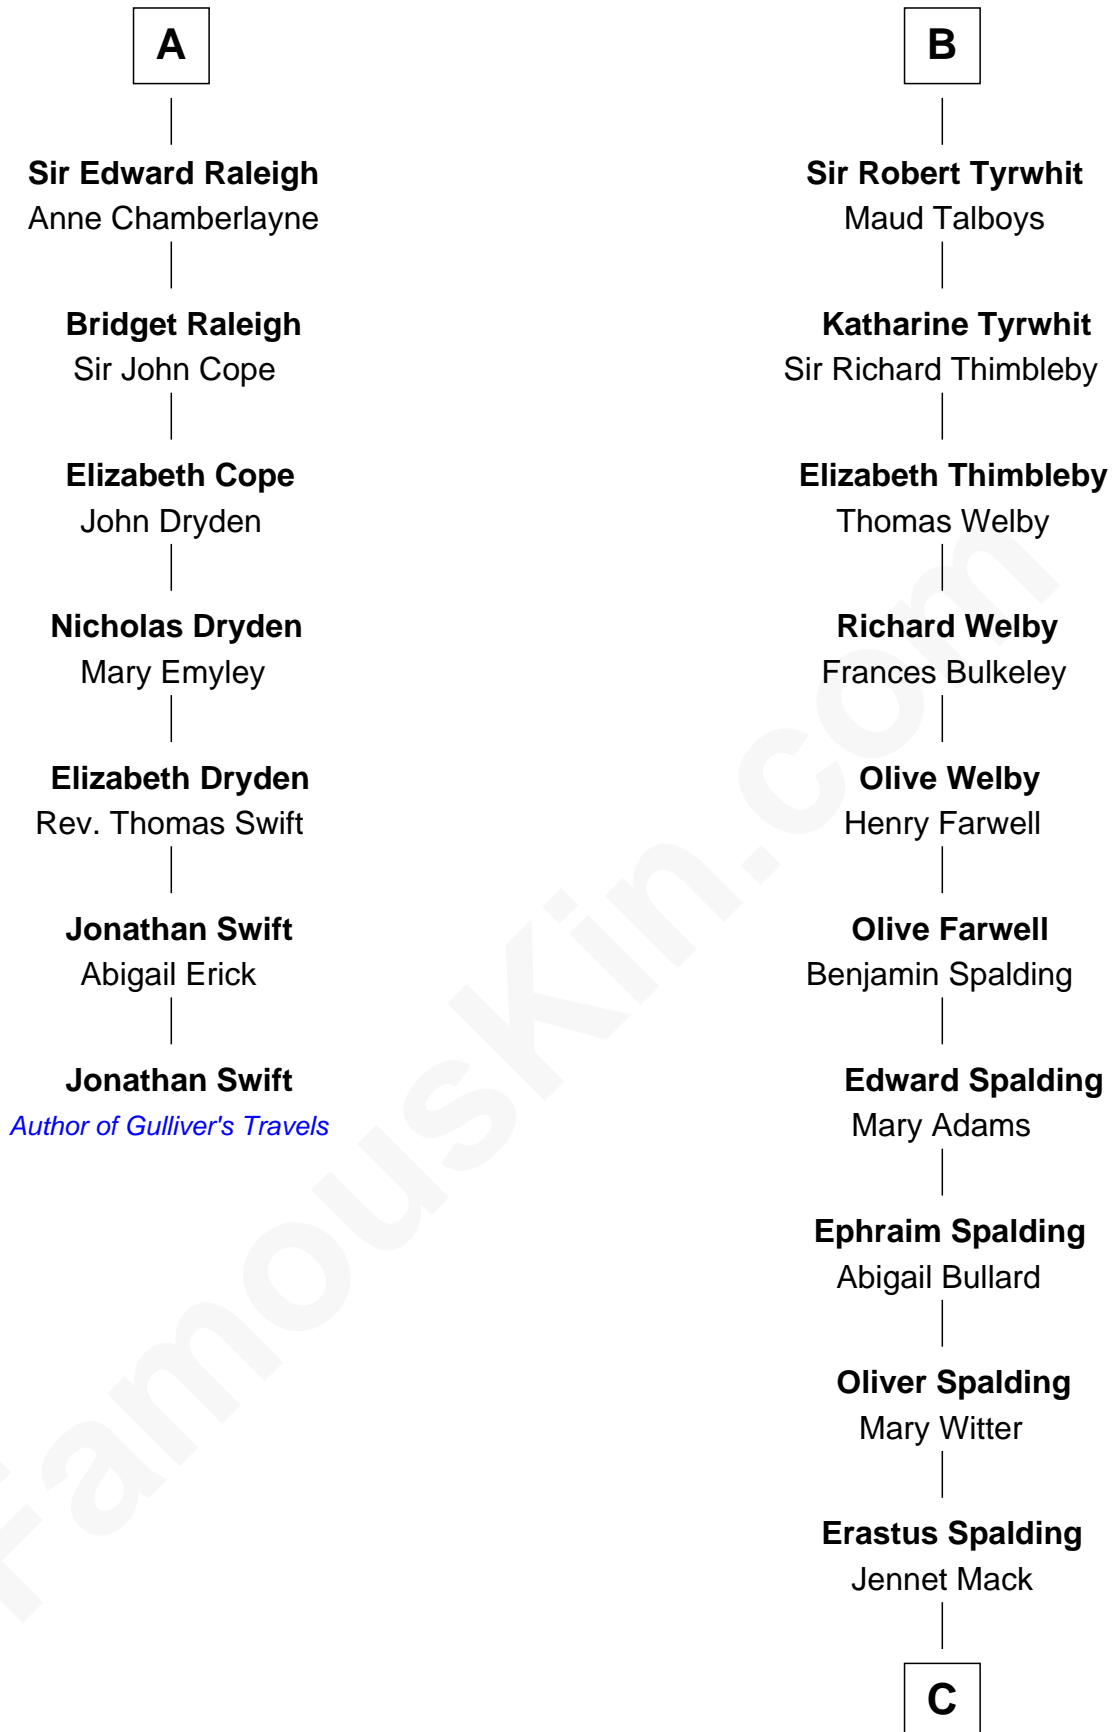

FamousKin.com Relationship Chart of

Jonathan Swift

Author of Gulliver's Travels

13th cousin 7 times removed of

Katharine Hepburn

Movie Actress

Sir Hugh le Despencer

Isabella de Beauchamp