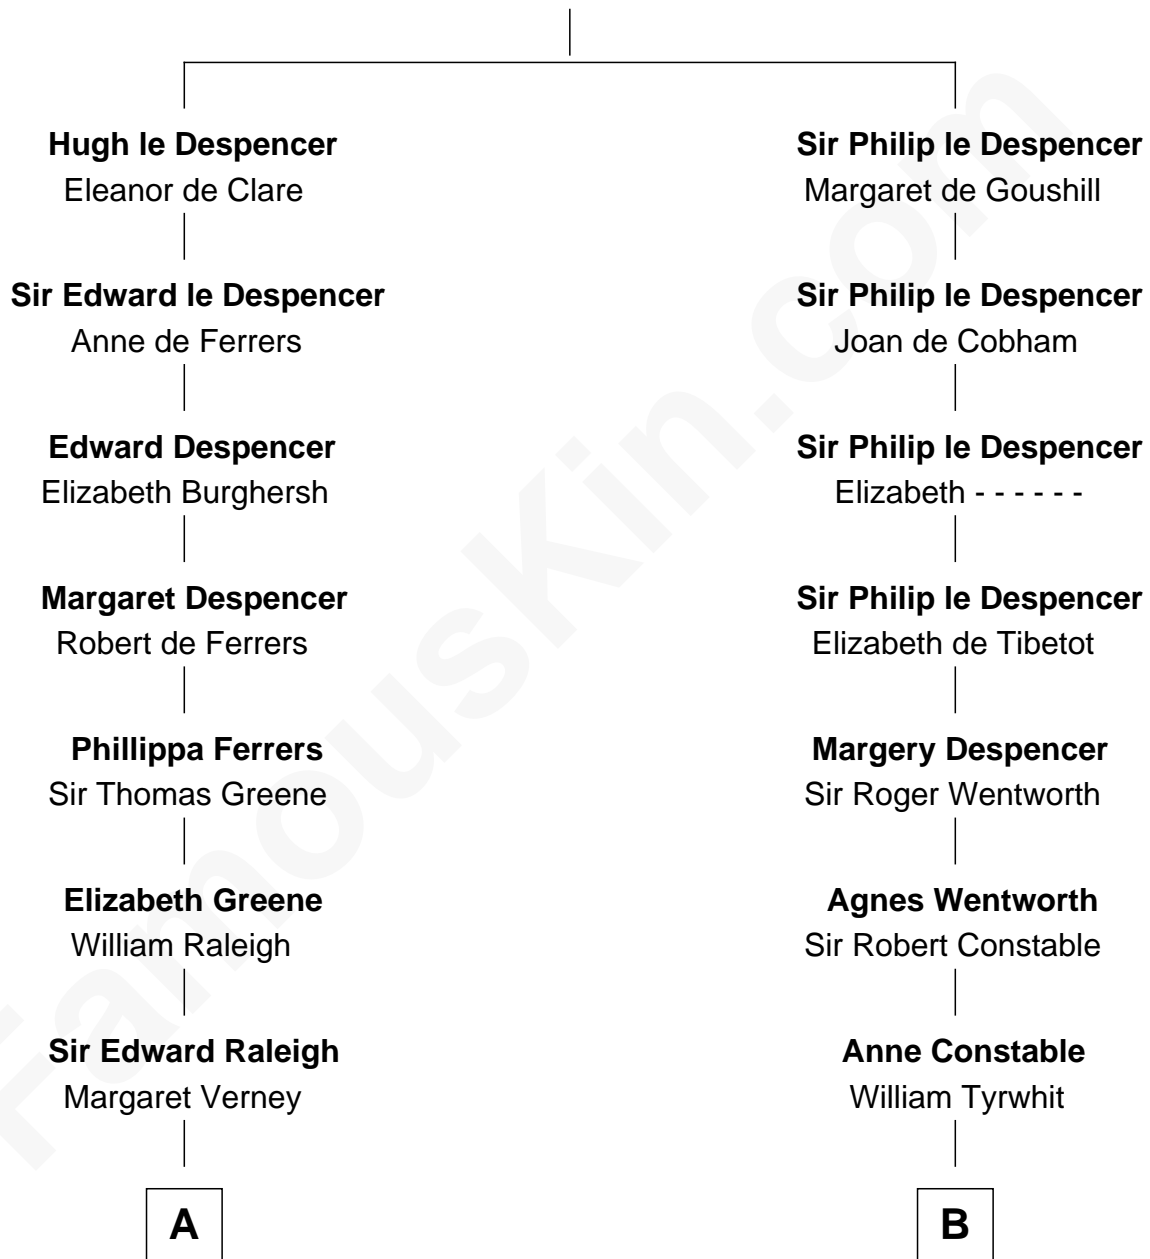

FamousKin.com Relationship Chart of

Jonathan Swift

Author of Gulliver's Travels

13th cousin 7 times removed of

Katharine Hepburn

Movie Actress

Sir Hugh le Despencer

Isabella de Beauchamp

C

—
Martha Ann Spalding

Leman Benton Garlinghouse

—
Caroline Garlinghouse

Alfred Augustus Houghton

—
Katharine Martha Houghton

Thomas Norval Hepburn

—
Katharine Hepburn