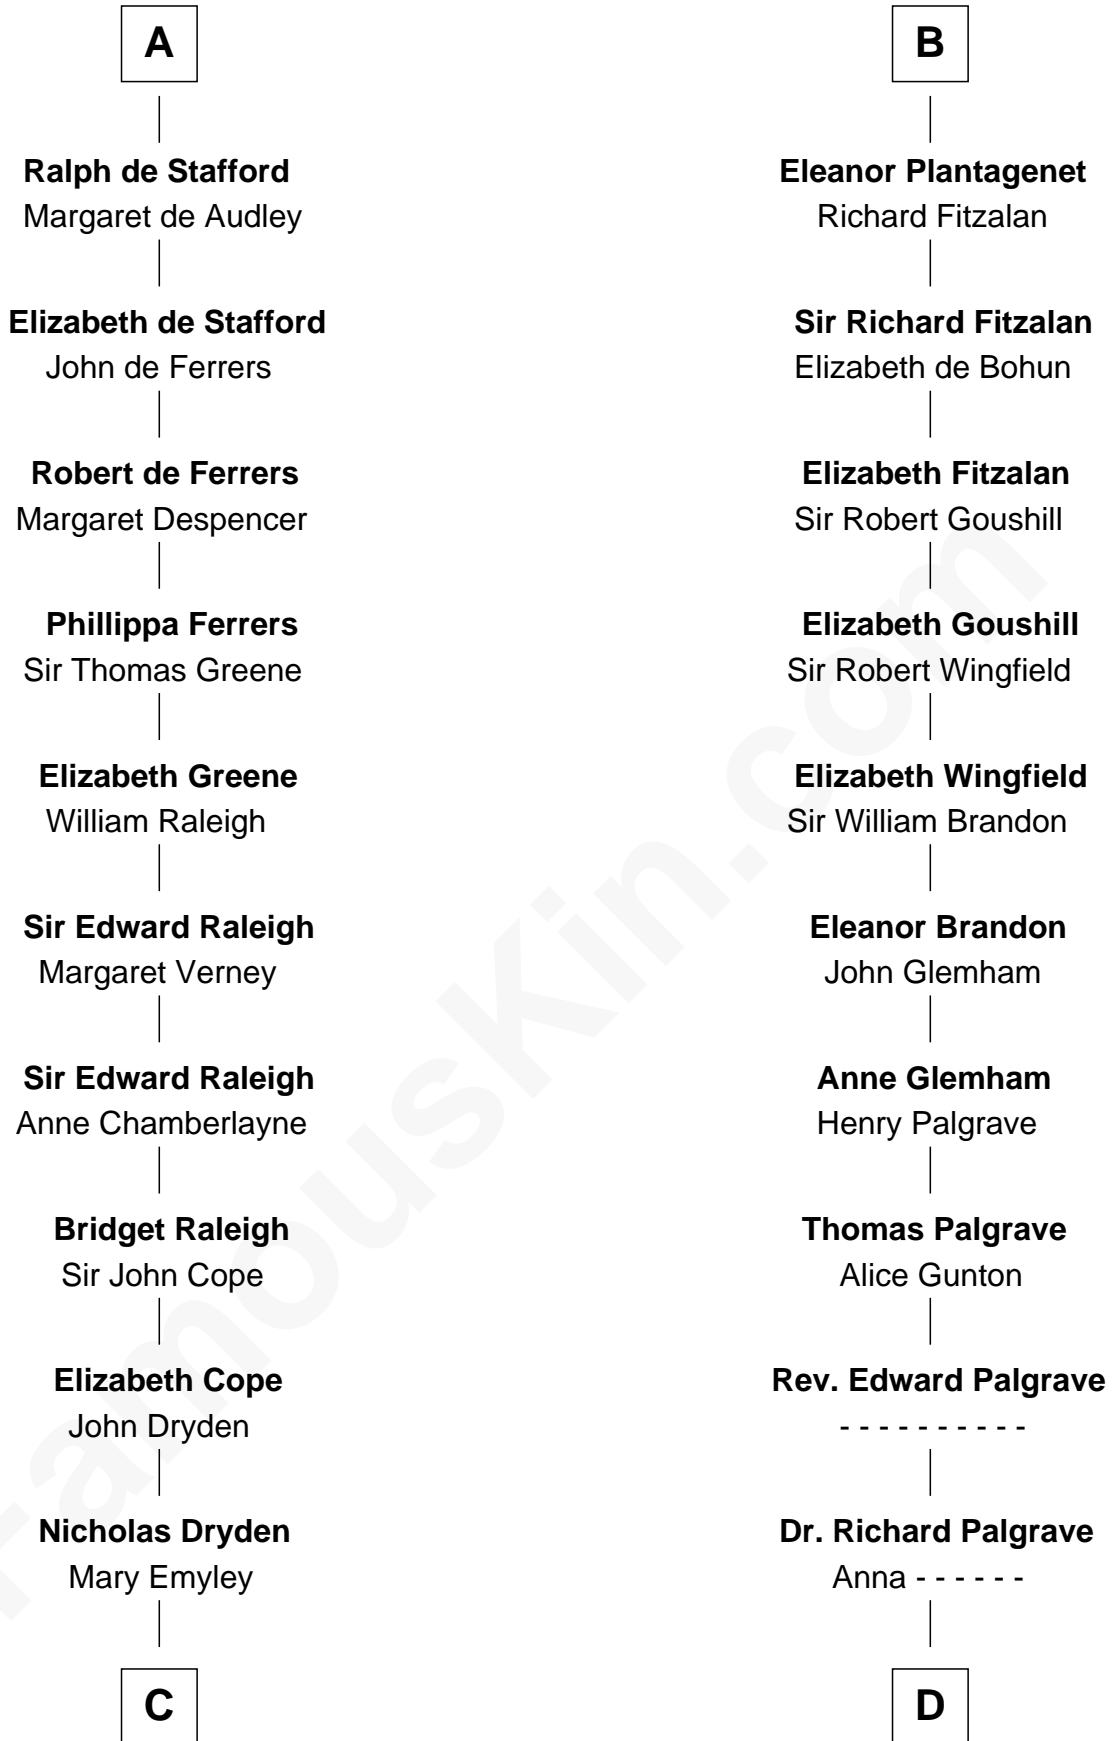

FamousKin.com Relationship Chart of

Jonathan Swift

Author of Gulliver's Travels

19th cousin 1 time removed of

Roger Sherman

Signer of the Declaration of Independence

Gottfried I, Count of Louvain

Ide de Chiny

C

Elizabeth Dryden
Rev. Thomas Swift

Jonathan Swift
Abigail Erick

Jonathan Swift
Author of Gulliver's Travels

D

Mary Palgrave
Roger Wellington

Benjamin Wellington
Elizabeth Sweetman

Mehetable Wellington
William Sherman