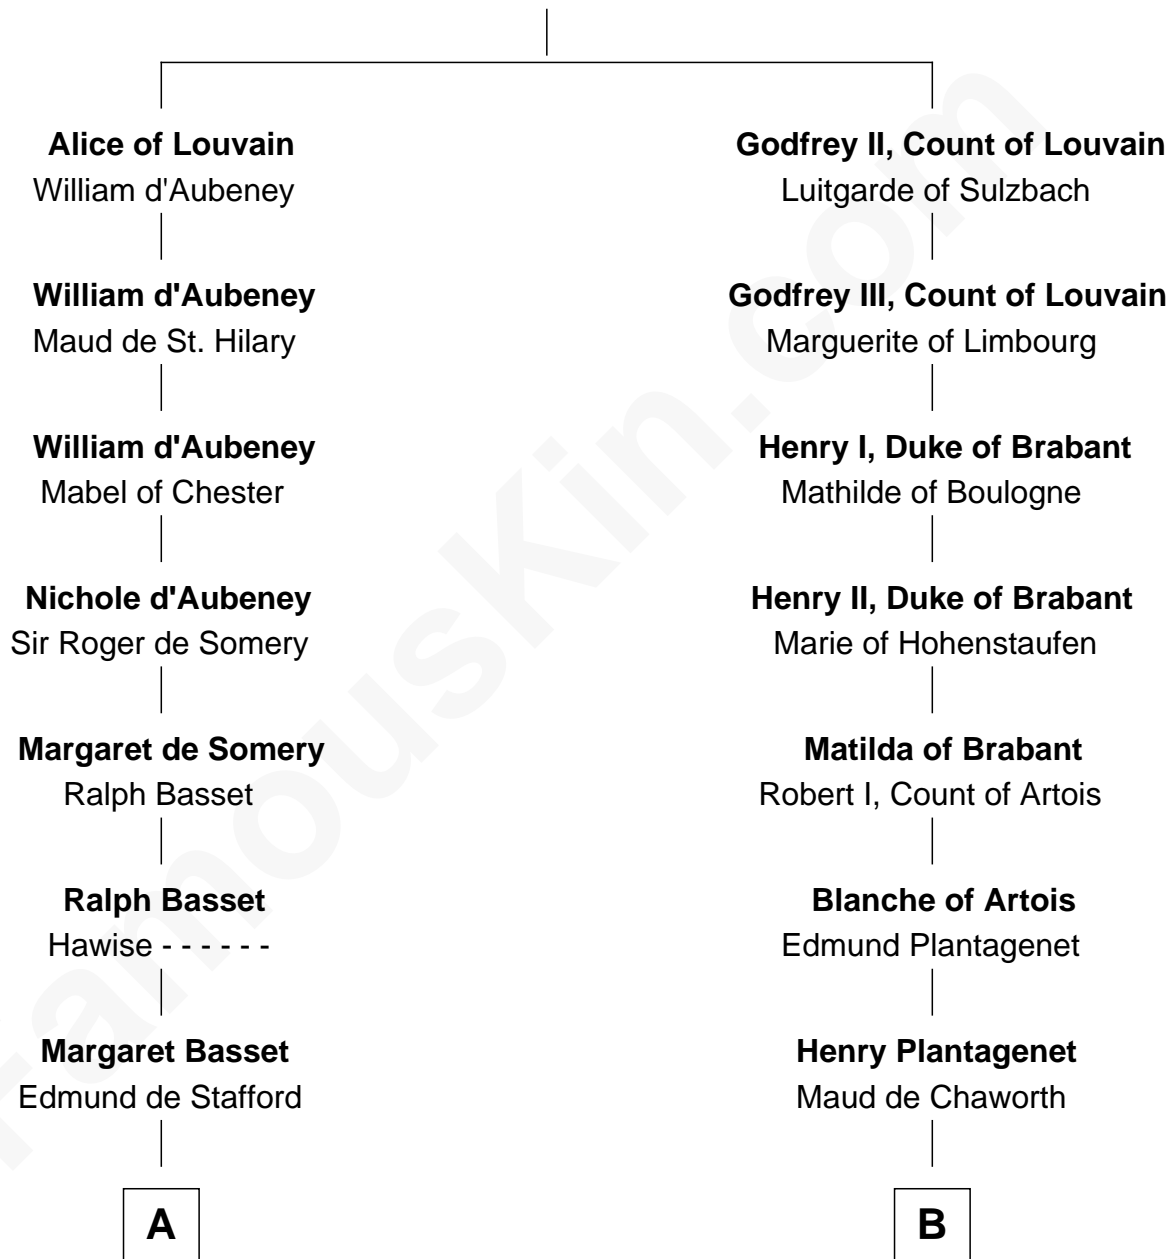

FamousKin.com Relationship Chart of

Jonathan Swift

Author of Gulliver's Travels

19th cousin 1 time removed of

Roger Sherman

Signer of the Declaration of Independence

Gottfried I, Count of Louvain

Ide de Chiny

C

Elizabeth Dryden
Rev. Thomas Swift

Jonathan Swift
Abigail Erick

Jonathan Swift
Author of Gulliver's Travels

D

Mary Palgrave
Roger Wellington

Benjamin Wellington
Elizabeth Sweetman

Mehetable Wellington
William Sherman