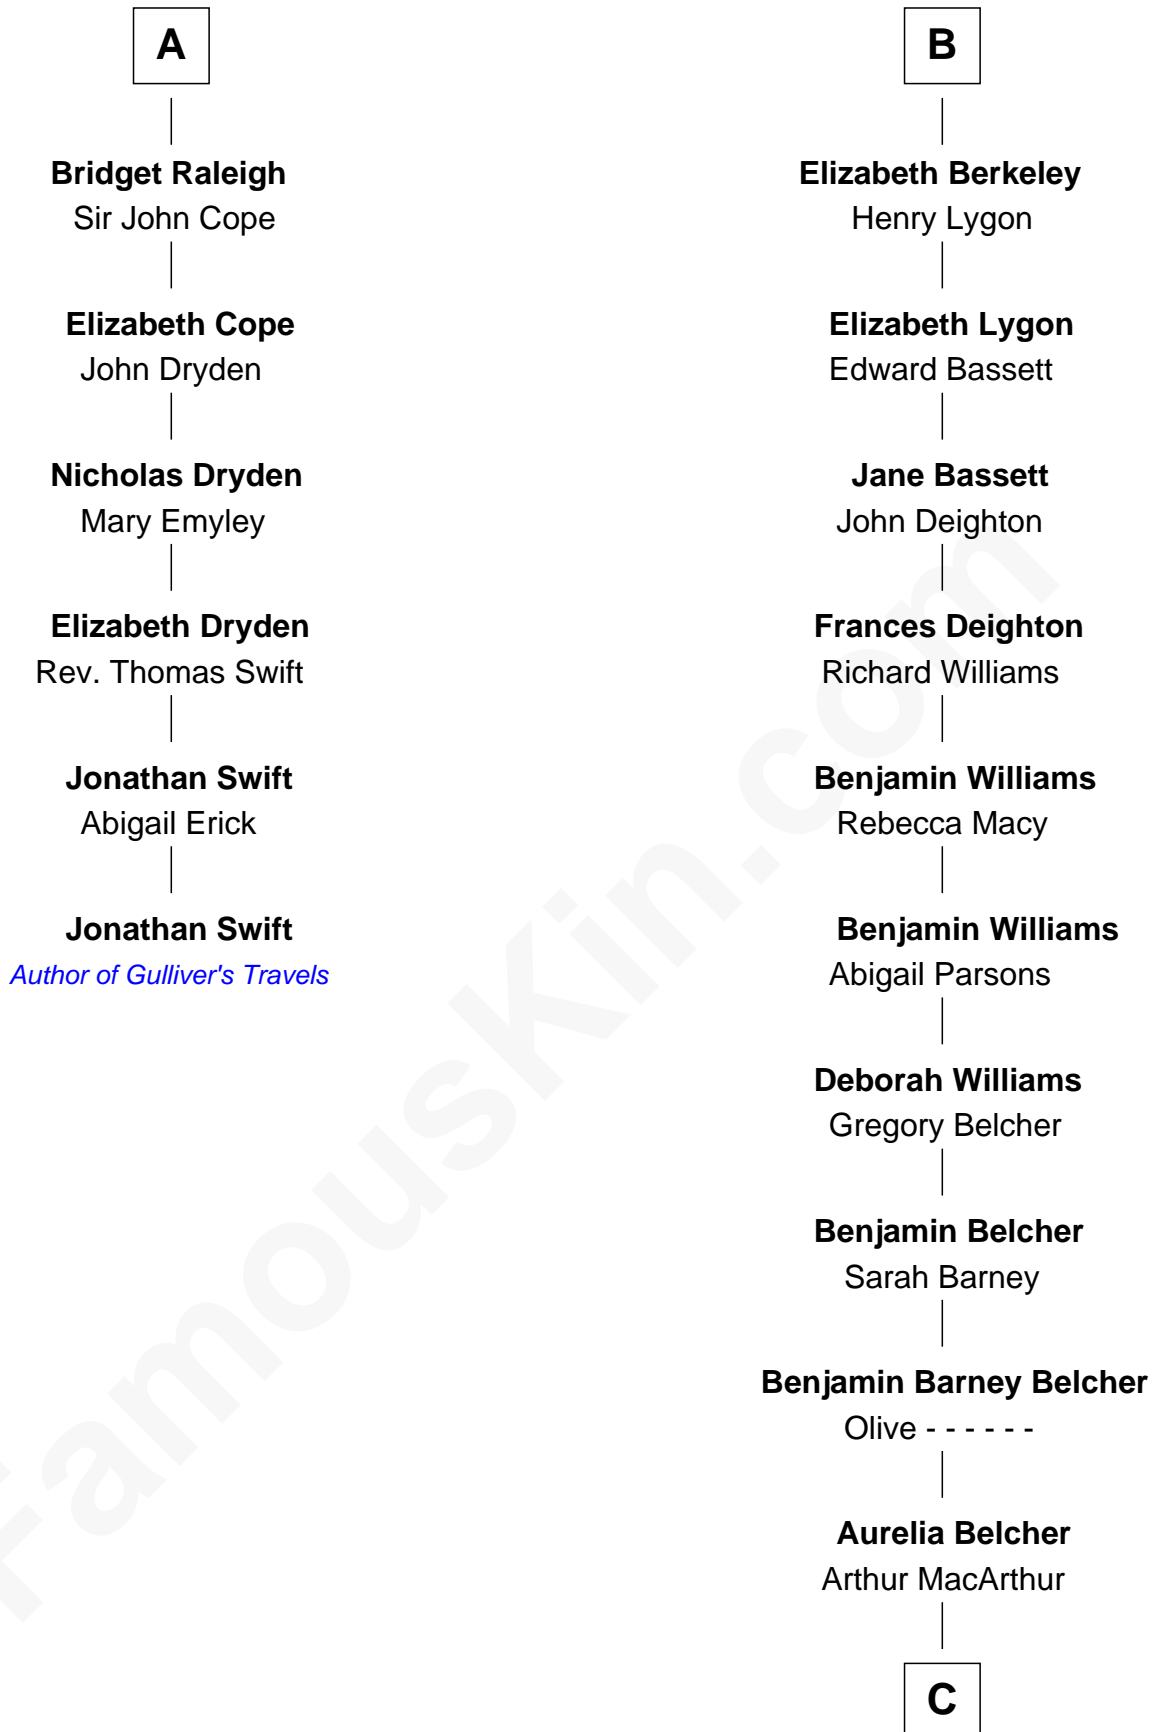

## Relationship Chart of

### Jonathan Swift

*Author of Gulliver's Travels*

12th cousin 6 times removed of

### General Douglas MacArthur

*U.S. Army - World War II*

**Edmund Fitzalan**

Alice de Warenne

**C**

**Gen. Arthur MacArthur**  
Mary Pinckney Hardy

**General Douglas MacArthur**  
*U.S. Army - World War II*

FamousKin.com