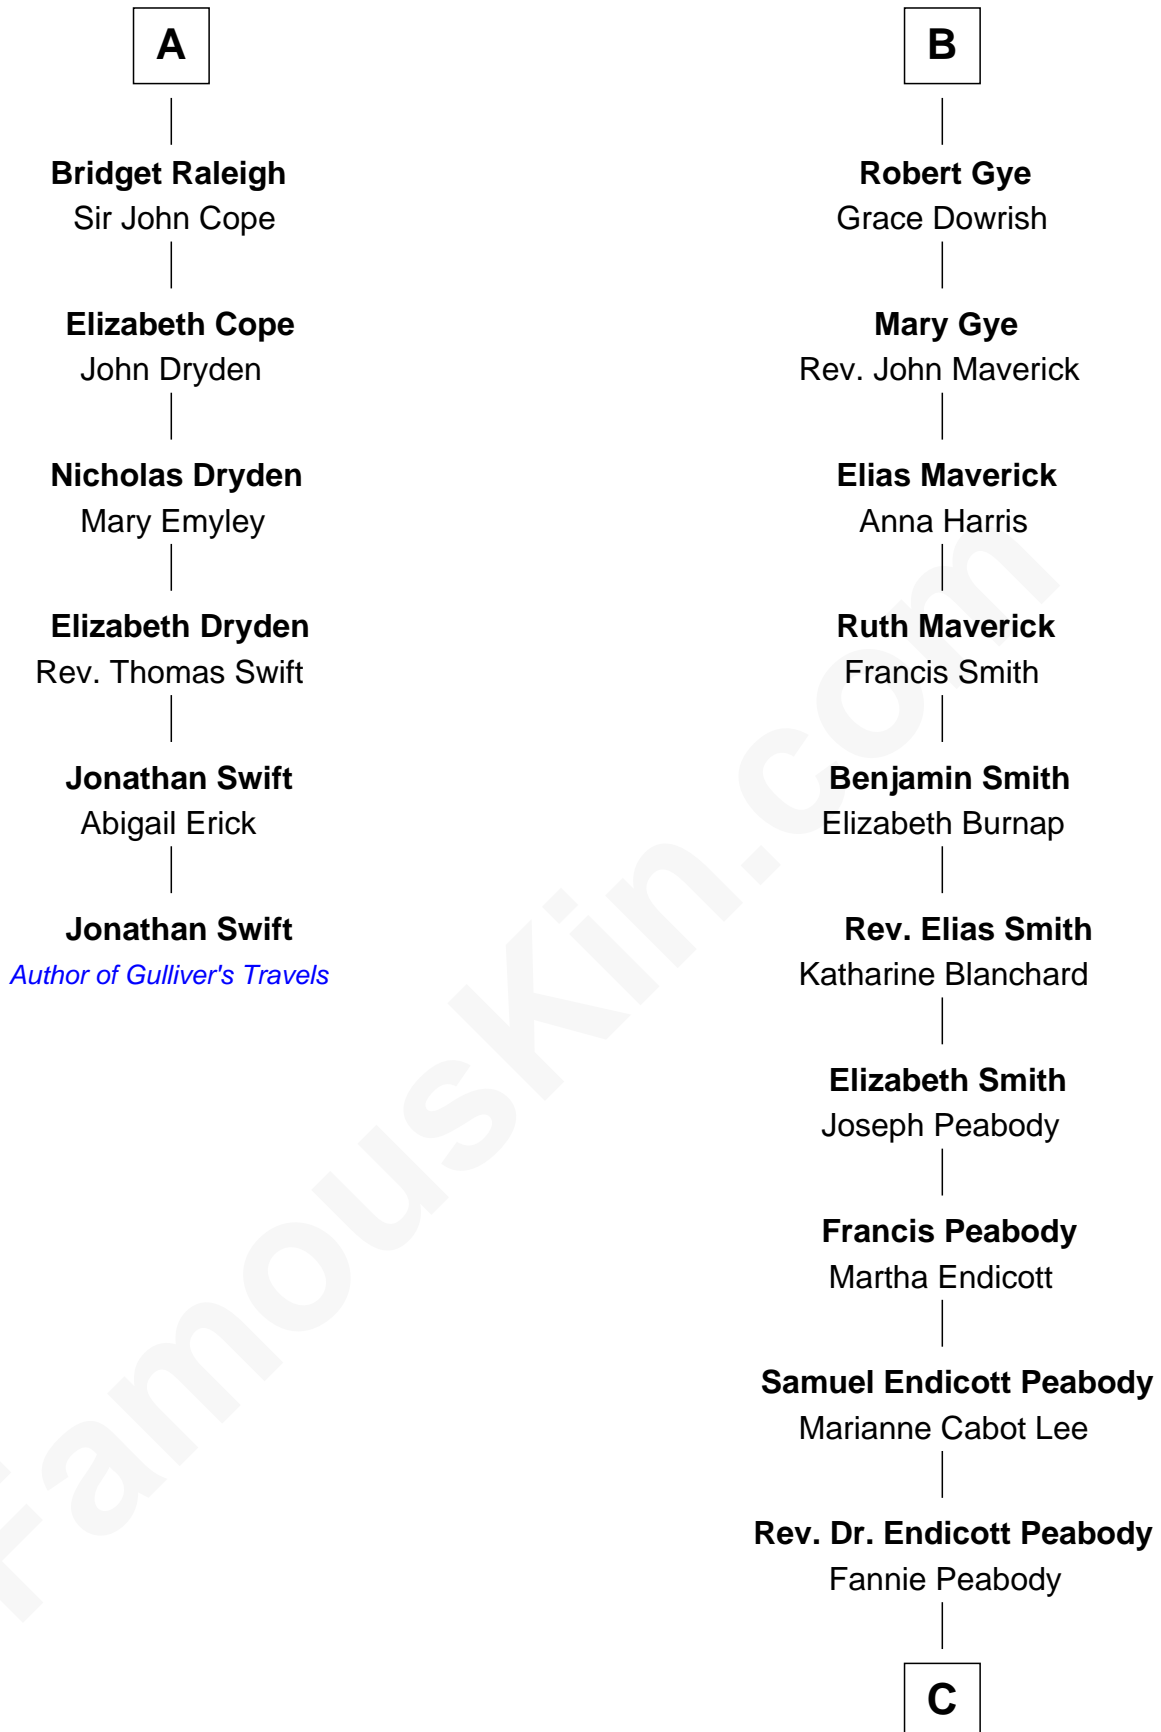

FamousKin.com Relationship Chart of

Jonathan Swift

Author of Gulliver's Travels

12th cousin 7 times removed of

Kyra Sedgwick

TV and Movie Actress

Edmund Fitzalan

Alice de Warenne

C

Helen Peabody

Robert Minturn Sedgwick

Henry Dwight Sedgwick

Patricia Ann Rosenwald

Kyra Sedgwick

TV and Movie Actress

FamousKin.com