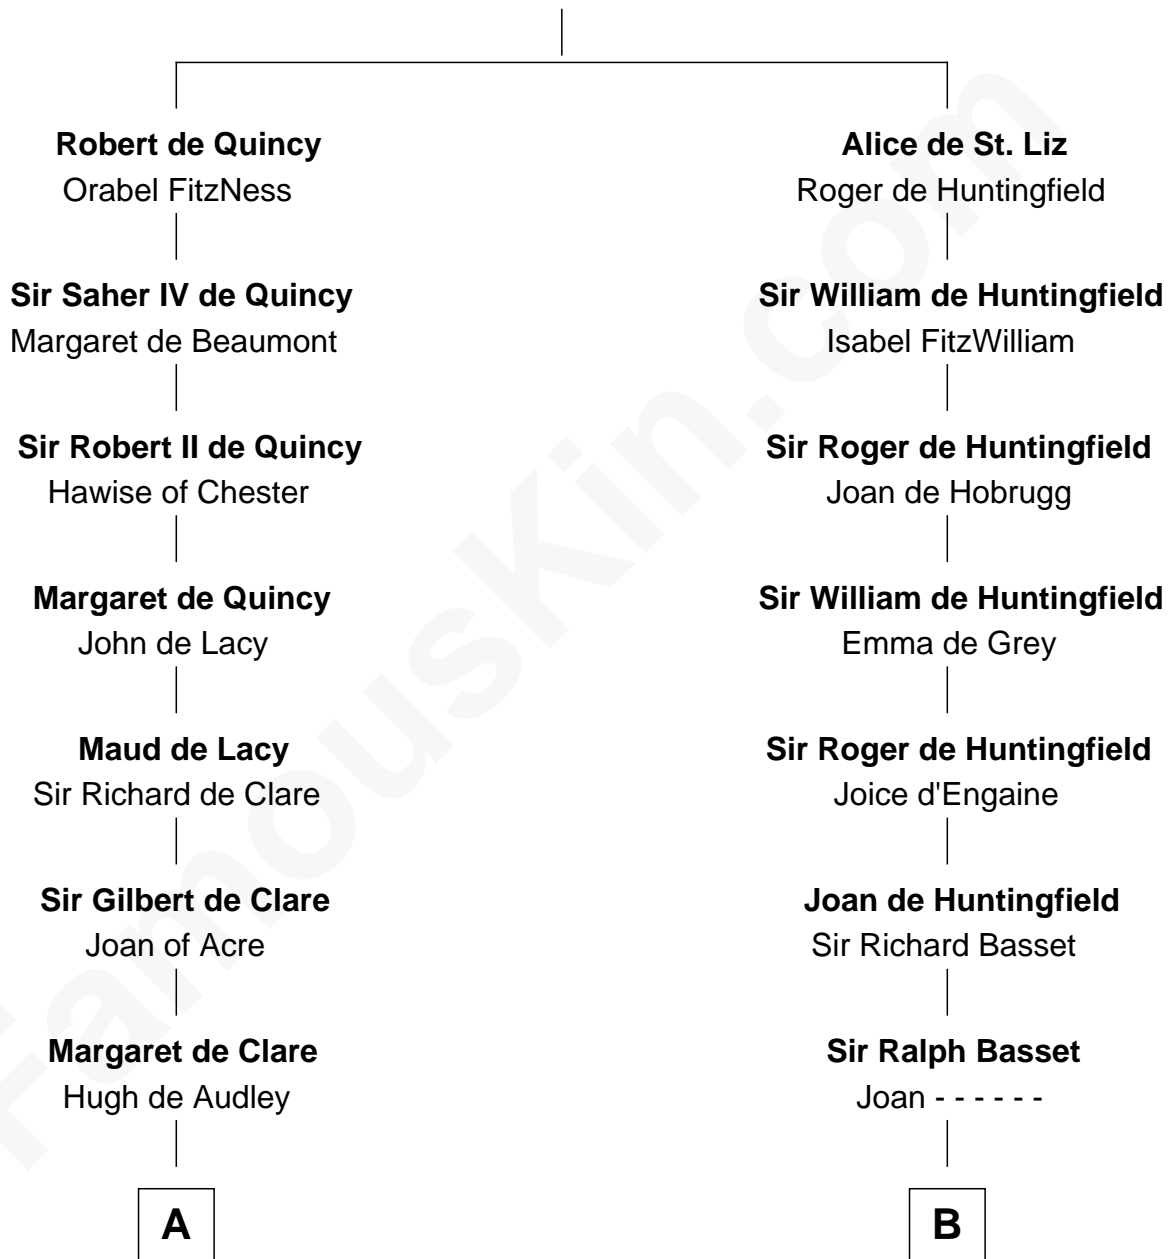

# FamousKin.com Relationship Chart of

**Jonathan Swift**

*Author of Gulliver's Travels*

19th cousin 1 time removed of

**William Ellery**

*Signer of the Declaration of Independence*

**Saher I de Quincy**

Maud de St. Liz

**C**

**Elizabeth Dryden**  
Rev. Thomas Swift

**Jonathan Swift**  
Abigail Erick

**Jonathan Swift**  
*Author of Gulliver's Travels*

**D**

**Christopher Almy**  
Elizabeth Cornell

**Col. Job Almy**  
Ann Lawton

**Elizabeth Almy**  
William Ellery

**William Ellery**  
*Signer of Declaration of Independence*