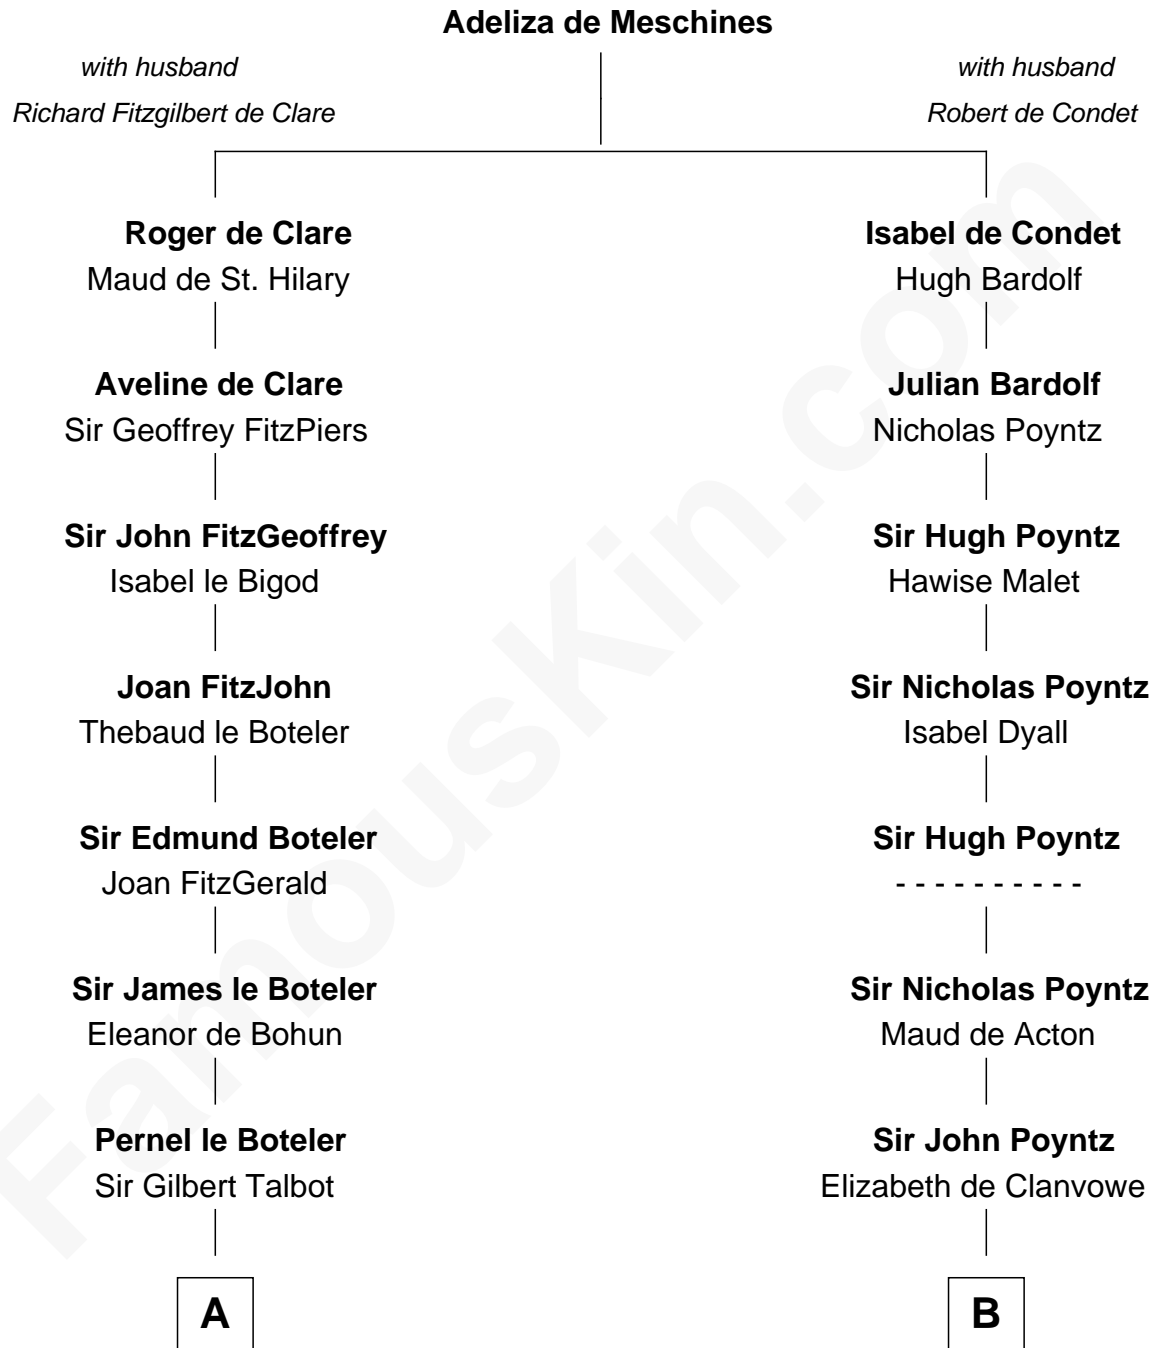

FamousKin.com Relationship Chart of

Jonathan Swift

Author of Gulliver's Travels

18th cousin 1 time removed of

William Ellery

Signer of the Declaration of Independence

C

Jonathan Swift

Abigail Erick

Jonathan Swift

Author of Gulliver's Travels

D

Col. Job Almy

Ann Lawton

Elizabeth Almy

William Ellery