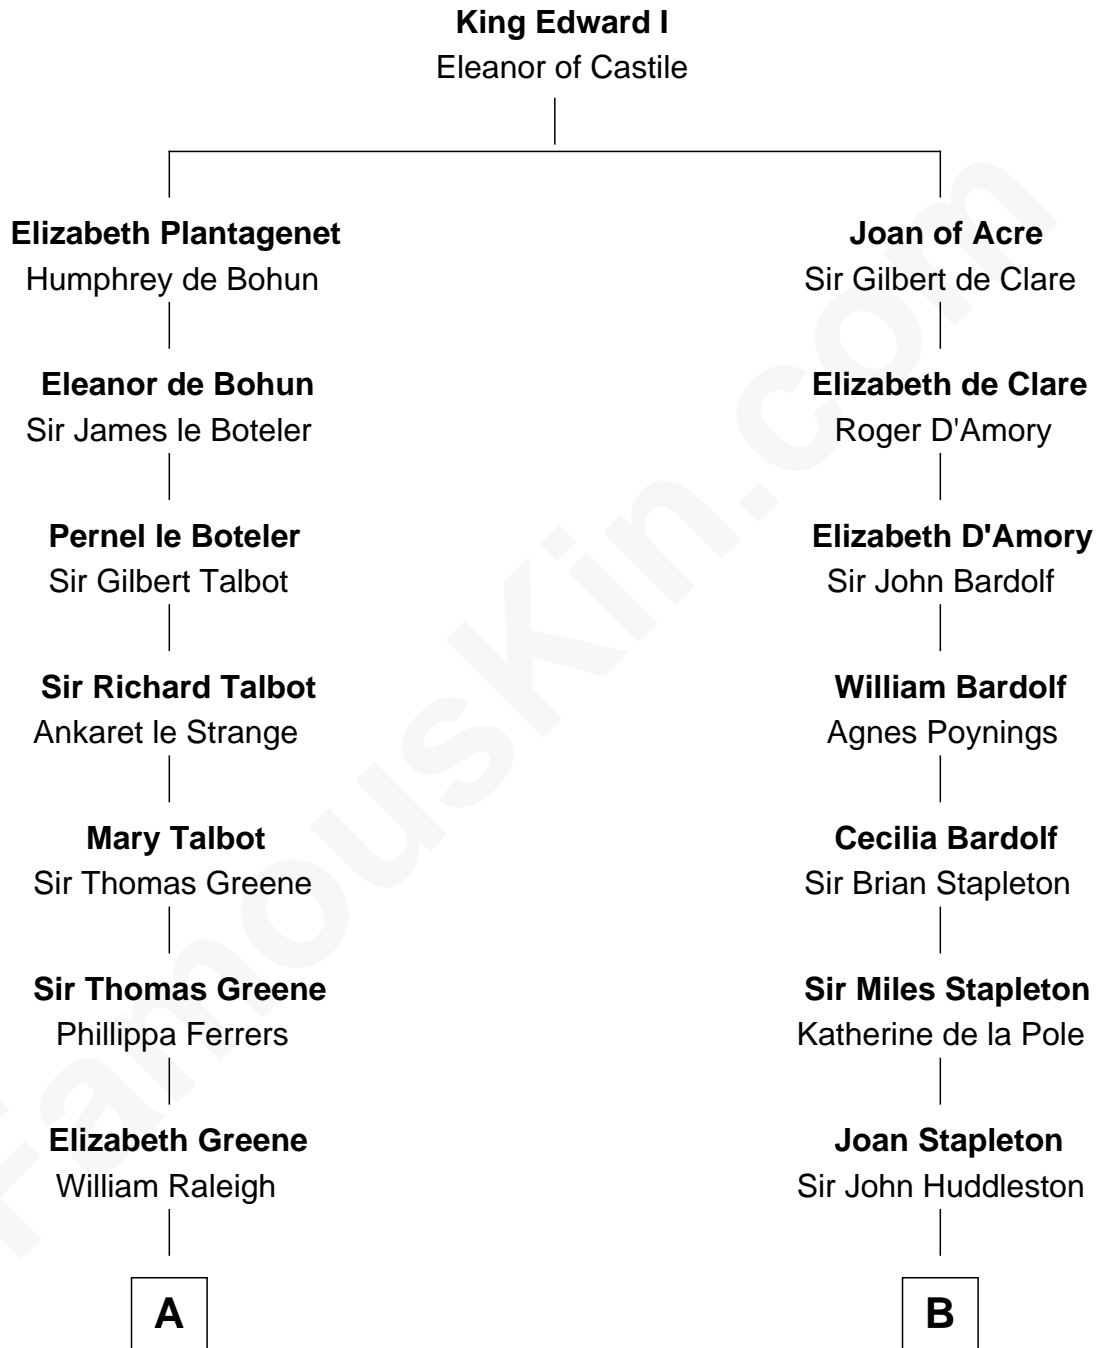

FamousKin.com Relationship Chart of

Jonathan Swift

Author of Gulliver's Travels

14th cousin 2 times removed of

Fletcher Christian

Leader of the mutiny on the Bounty

A

Sir Edward Raleigh