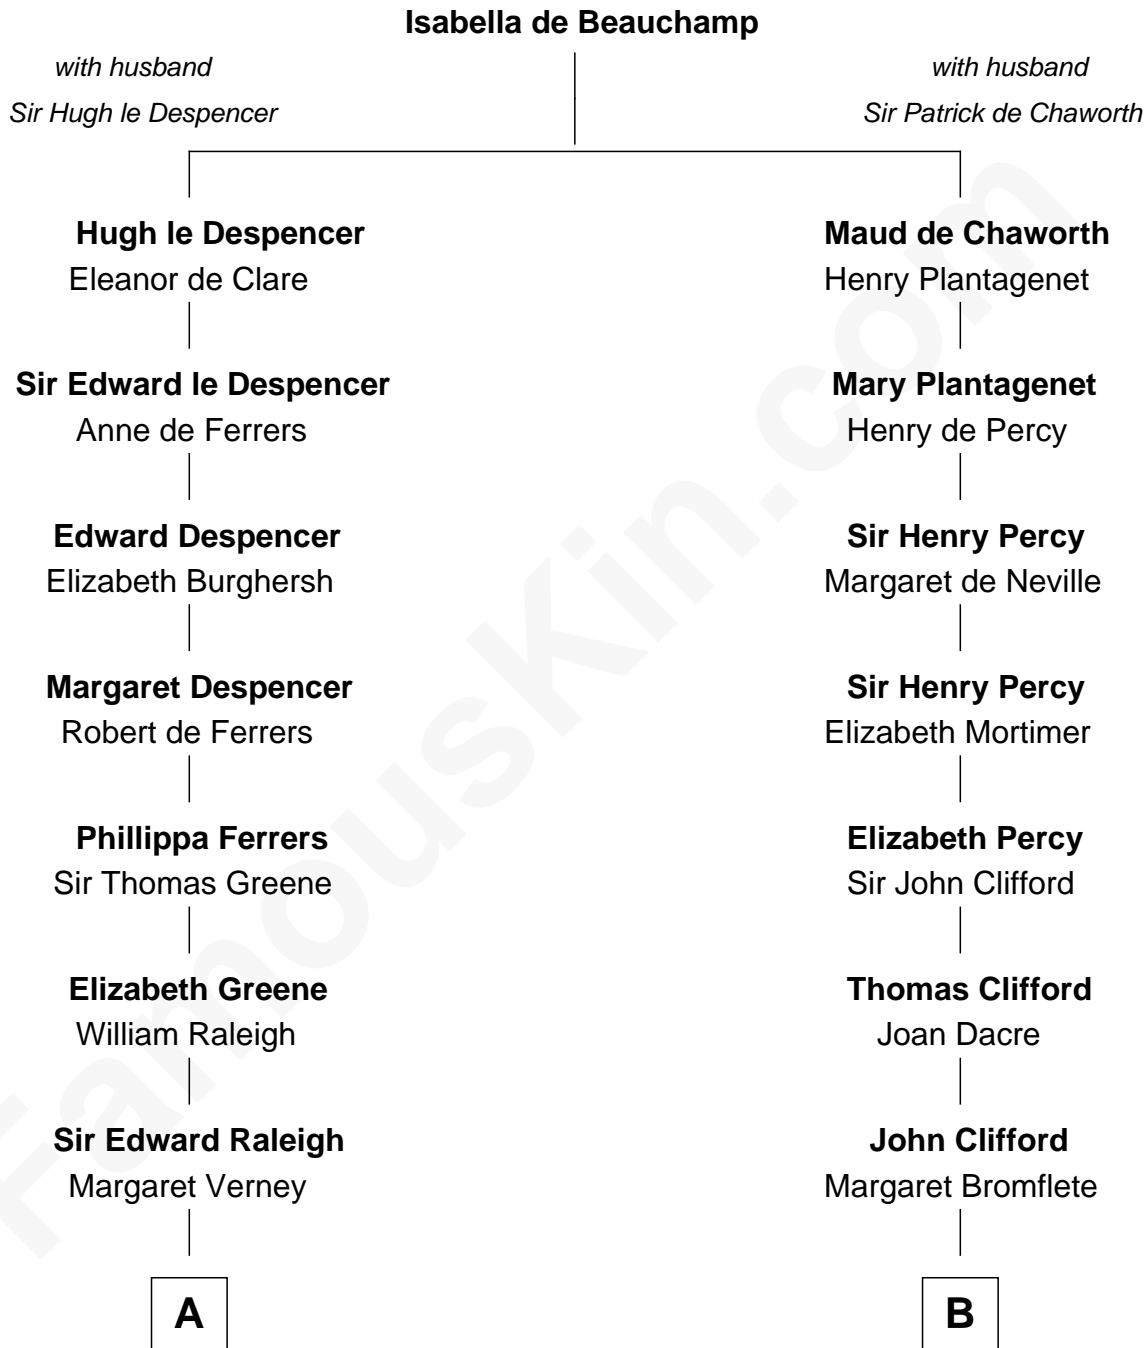

FamousKin.com Relationship Chart of

Jonathan Swift

Author of Gulliver's Travels

13th cousin 4 times removed of

Fletcher Christian

Leader of the mutiny on the Bounty

A

Sir Edward Raleigh
Anne Chamberlayne

Bridget Raleigh
Sir John Cope

Elizabeth Cope
John Dryden

Nicholas Dryden
Mary Emyley

Elizabeth Dryden
Rev. Thomas Swift

Jonathan Swift
Abigail Erick

Jonathan Swift
Author of Gulliver's Travels

B

Henry Clifford
Florence Pudsey

Dorothy Clifford
Sir Hugh Lowther

Sir Richard Lowther
Frances Middleton

Sir Christopher Lowther
Eleanor Musgrave

Sir John Lowther
Eleanor Fleming

Agnes Lowther
Roger Kirkby

William Kirkby
Joanna Furness

Eleanor Kirkby
Humphrey Senhouse