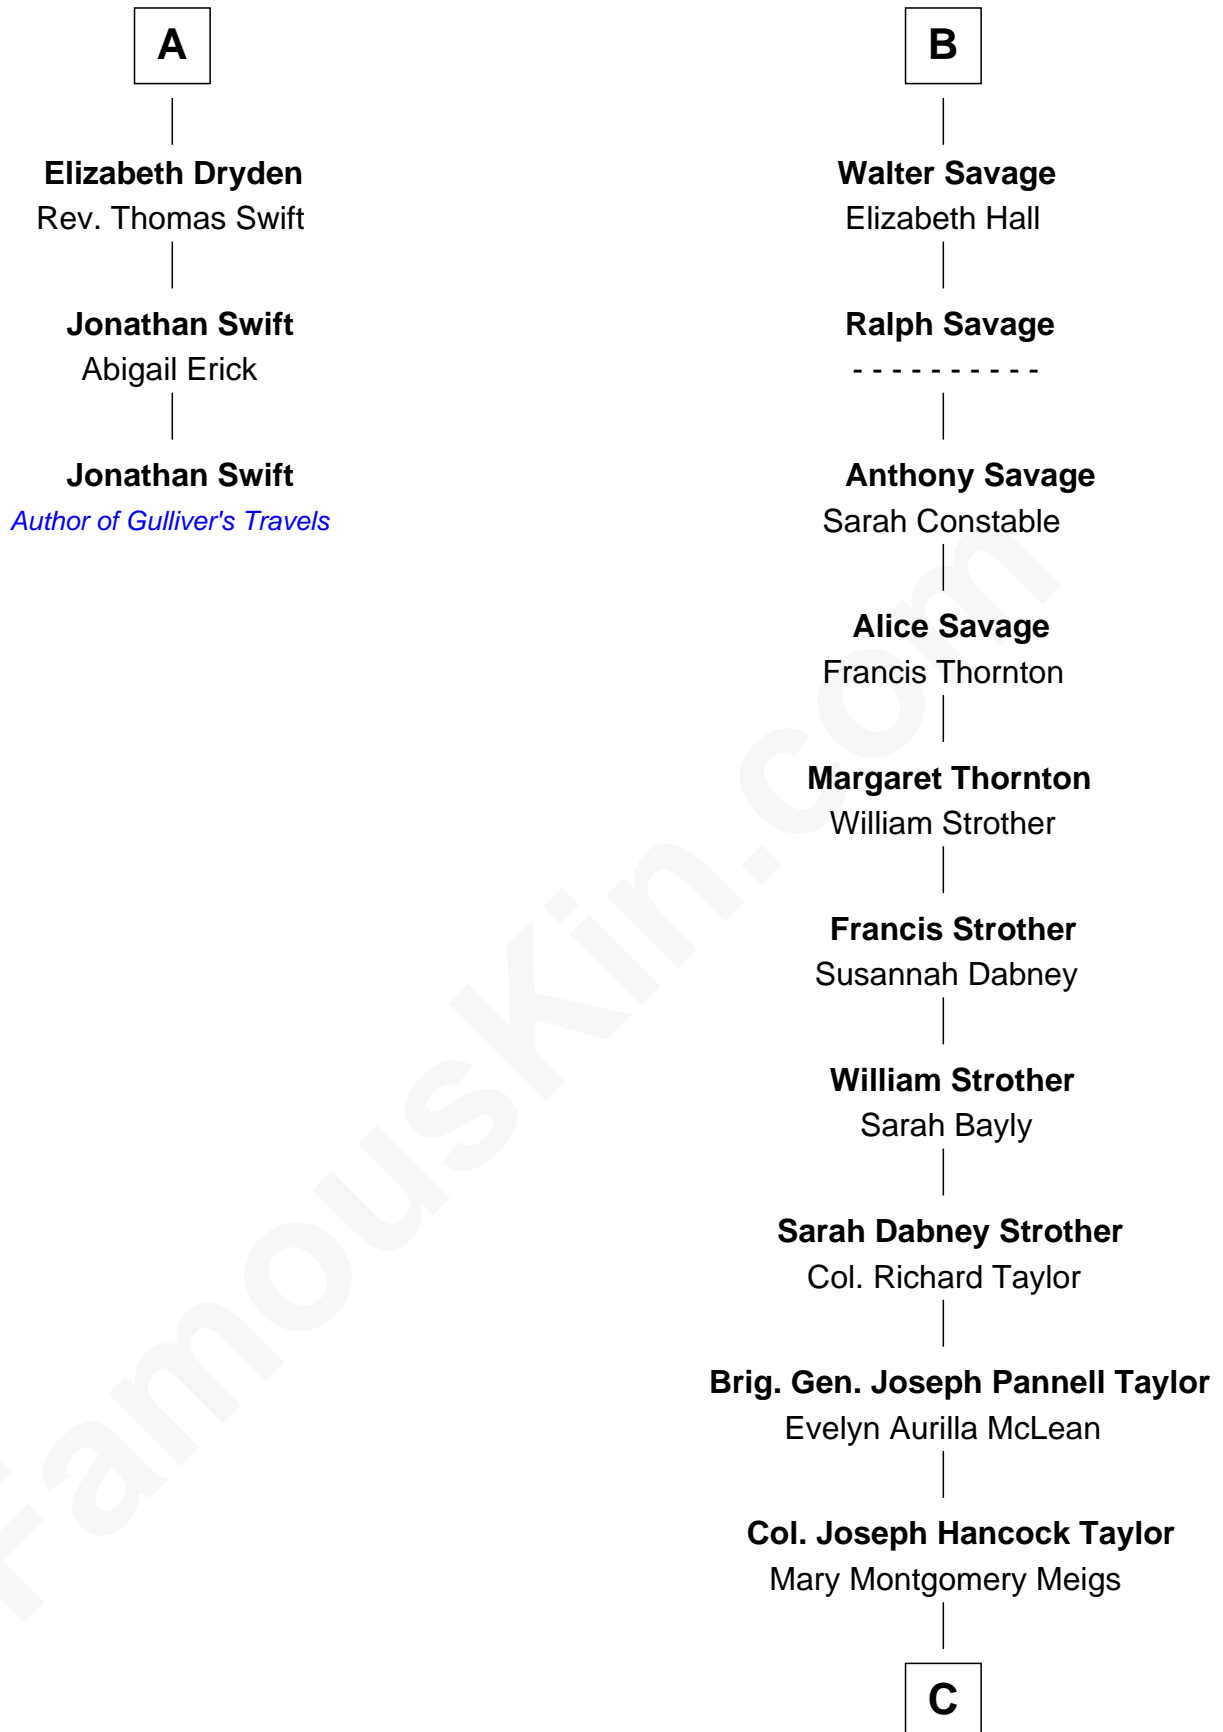

FamousKin.com Relationship Chart of

Jonathan Swift

Author of Gulliver's Travels

9th cousin 11 times removed of

Parker Stevenson

TV and Movie Actor

C

Evelyn Taylor

Eli Kirk Price

Philip Price

Sarah Meade Harrison

Sarah Meade Price

Richard Stevenson Parker

Parker Stevenson

TV and Movie Actor

FamousKin.com