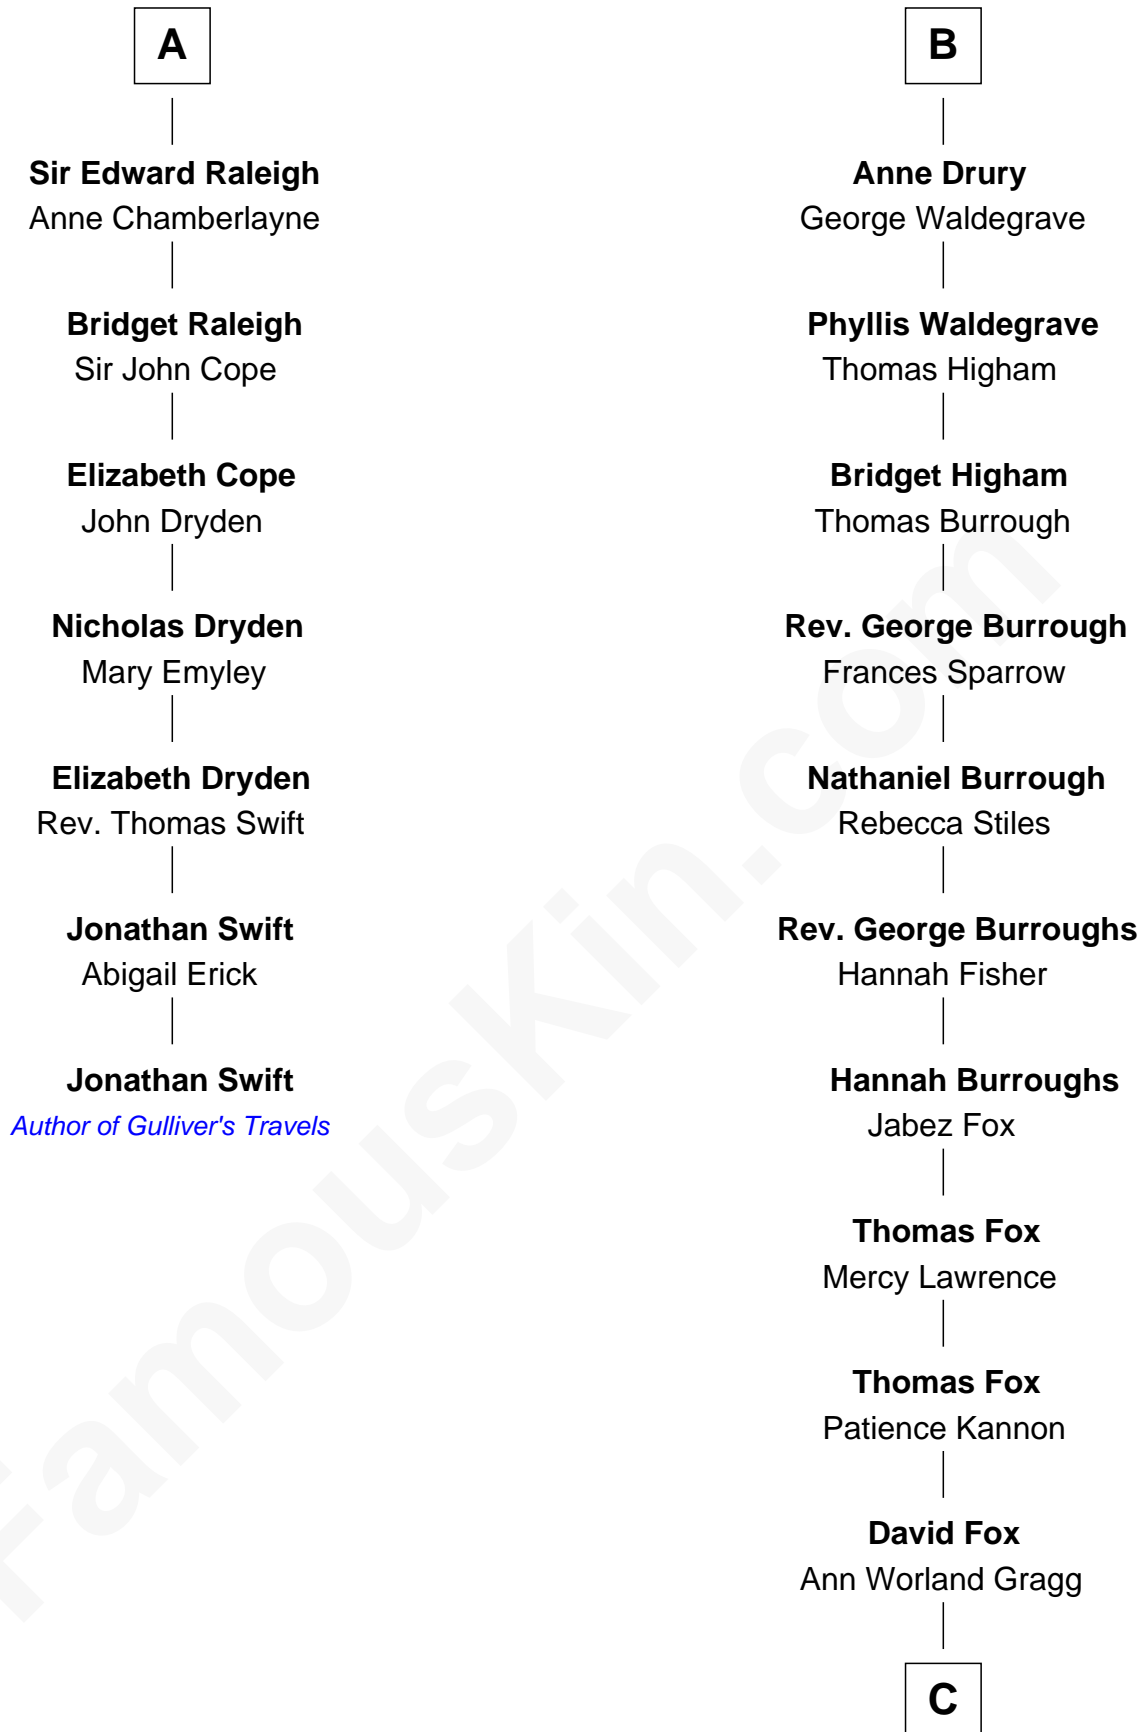

FamousKin.com

Relationship Chart of

Jonathan Swift

Author of Gulliver's Travels

13th cousin 8 times removed of

Bob Moore

Co-Founder, Bob's Red Mill

Sir Gilbert de Clare

Joan of Acre

C

Morris Fox

Sarah A. Smith

Violette Fox

Daniel Francis Learnard

Clinton Morris Learnard

Gertrude Maud Yost

Doris Dell Learnard

Kenneth Earl Moore

Bob Moore

Co-Founder, Bob's Red Mill