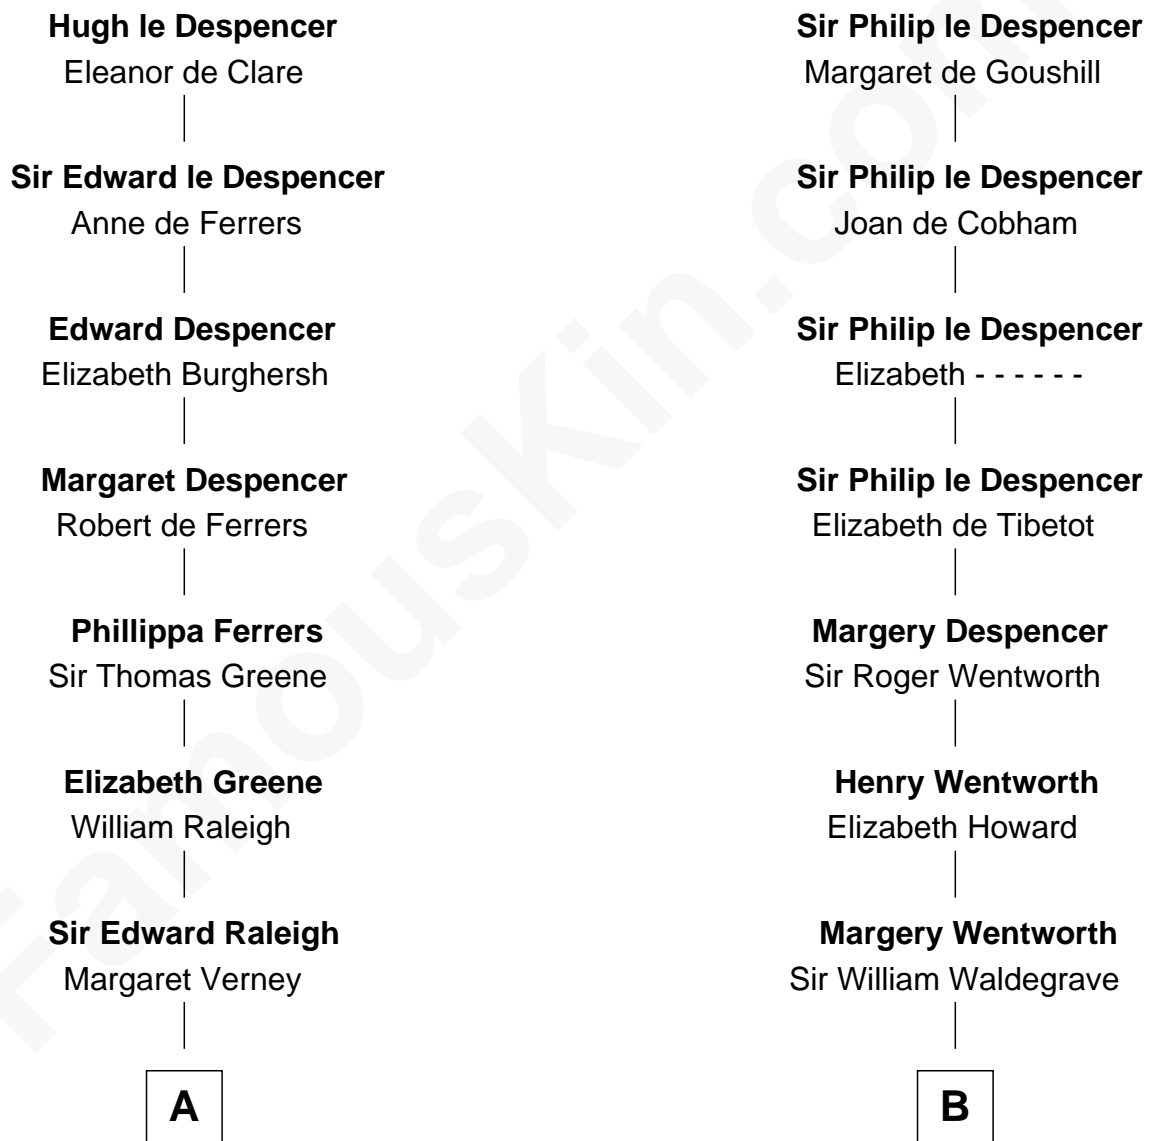

FamousKin.com

Relationship Chart of

Jonathan Swift

Author of Gulliver's Travels

13th cousin 8 times removed of

Bob Moore

Co-Founder, Bob's Red Mill

Sir Hugh le Despencer
Isabella de Beauchamp

C

Morris Fox

Sarah A. Smith

Violette Fox

Daniel Francis Learnard

Clinton Morris Learnard

Gertrude Maud Yost

Doris Dell Learnard

Kenneth Earl Moore

Bob Moore

Co-Founder, Bob's Red Mill