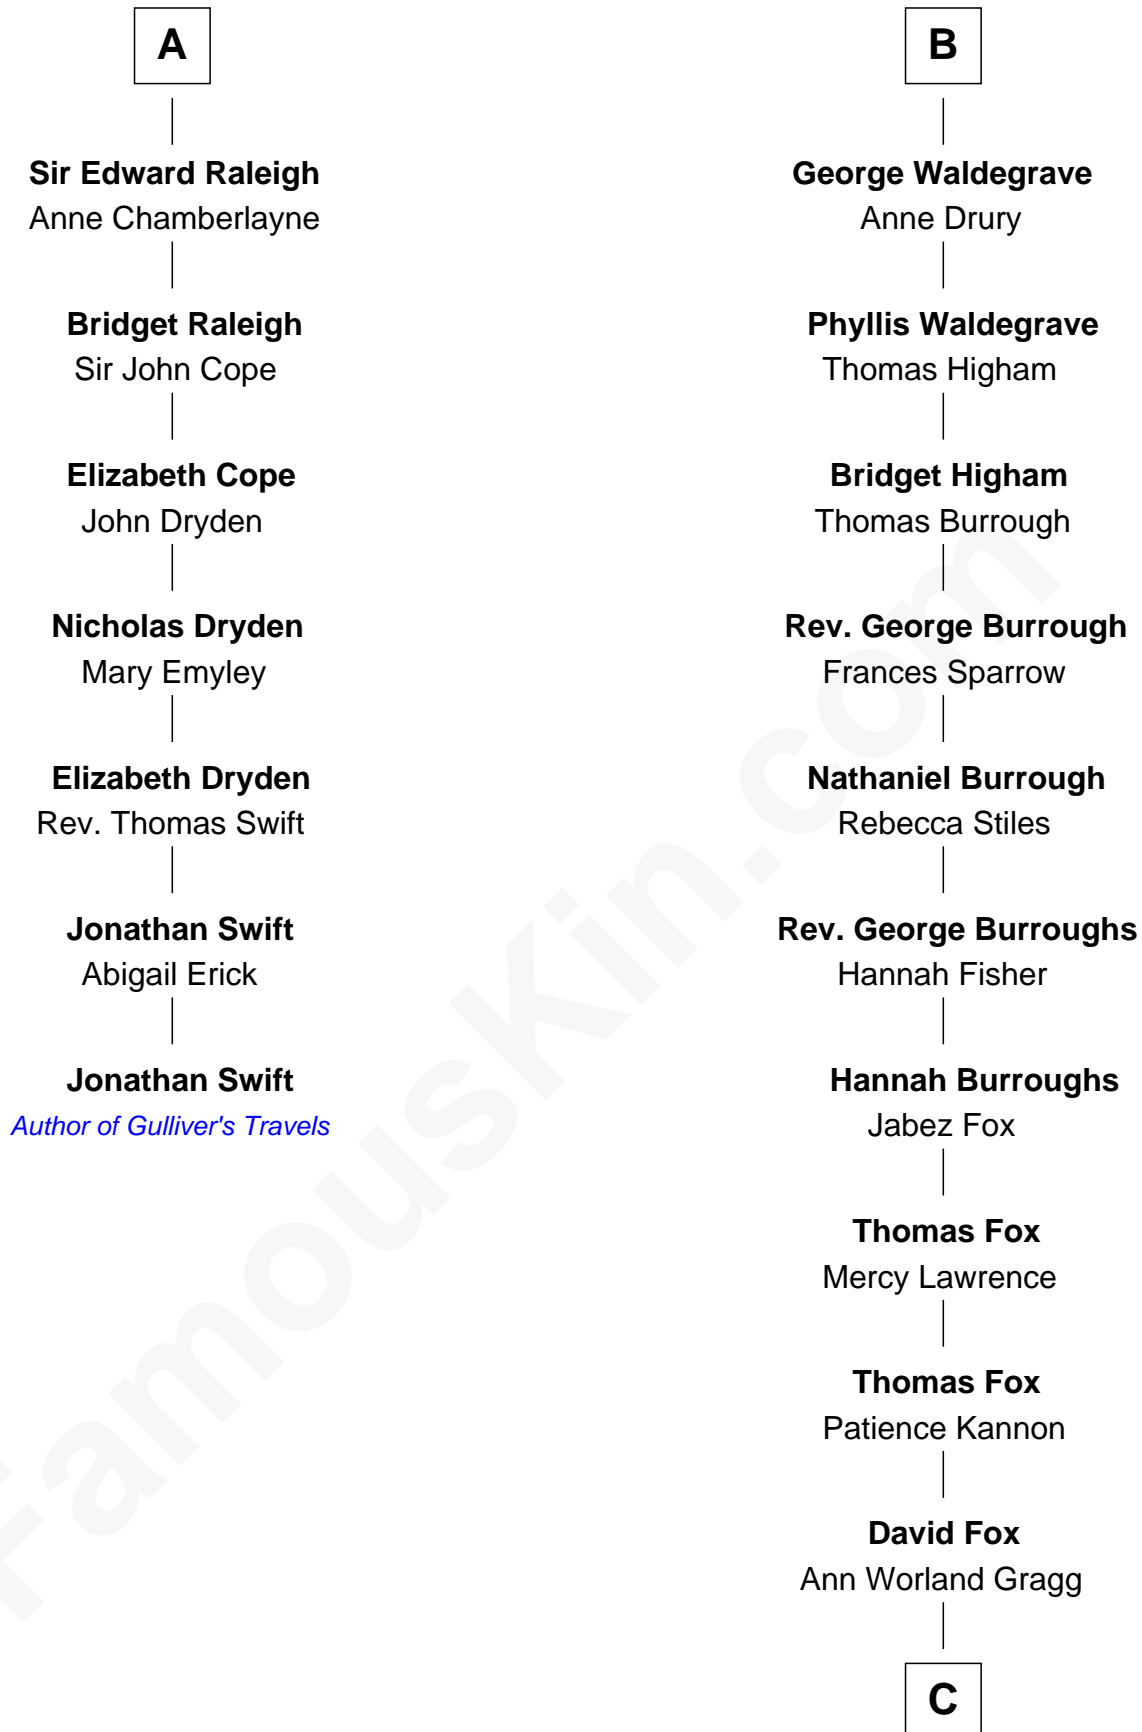

FamousKin.com

Relationship Chart of

Jonathan Swift

Author of Gulliver's Travels

13th cousin 8 times removed of

Bob Moore

Co-Founder, Bob's Red Mill

Sir Hugh le Despencer
Isabella de Beauchamp

C

Morris Fox

Sarah A. Smith

Violette Fox

Daniel Francis Learnard

Clinton Morris Learnard

Gertrude Maud Yost

Doris Dell Learnard

Kenneth Earl Moore

Bob Moore

Co-Founder, Bob's Red Mill