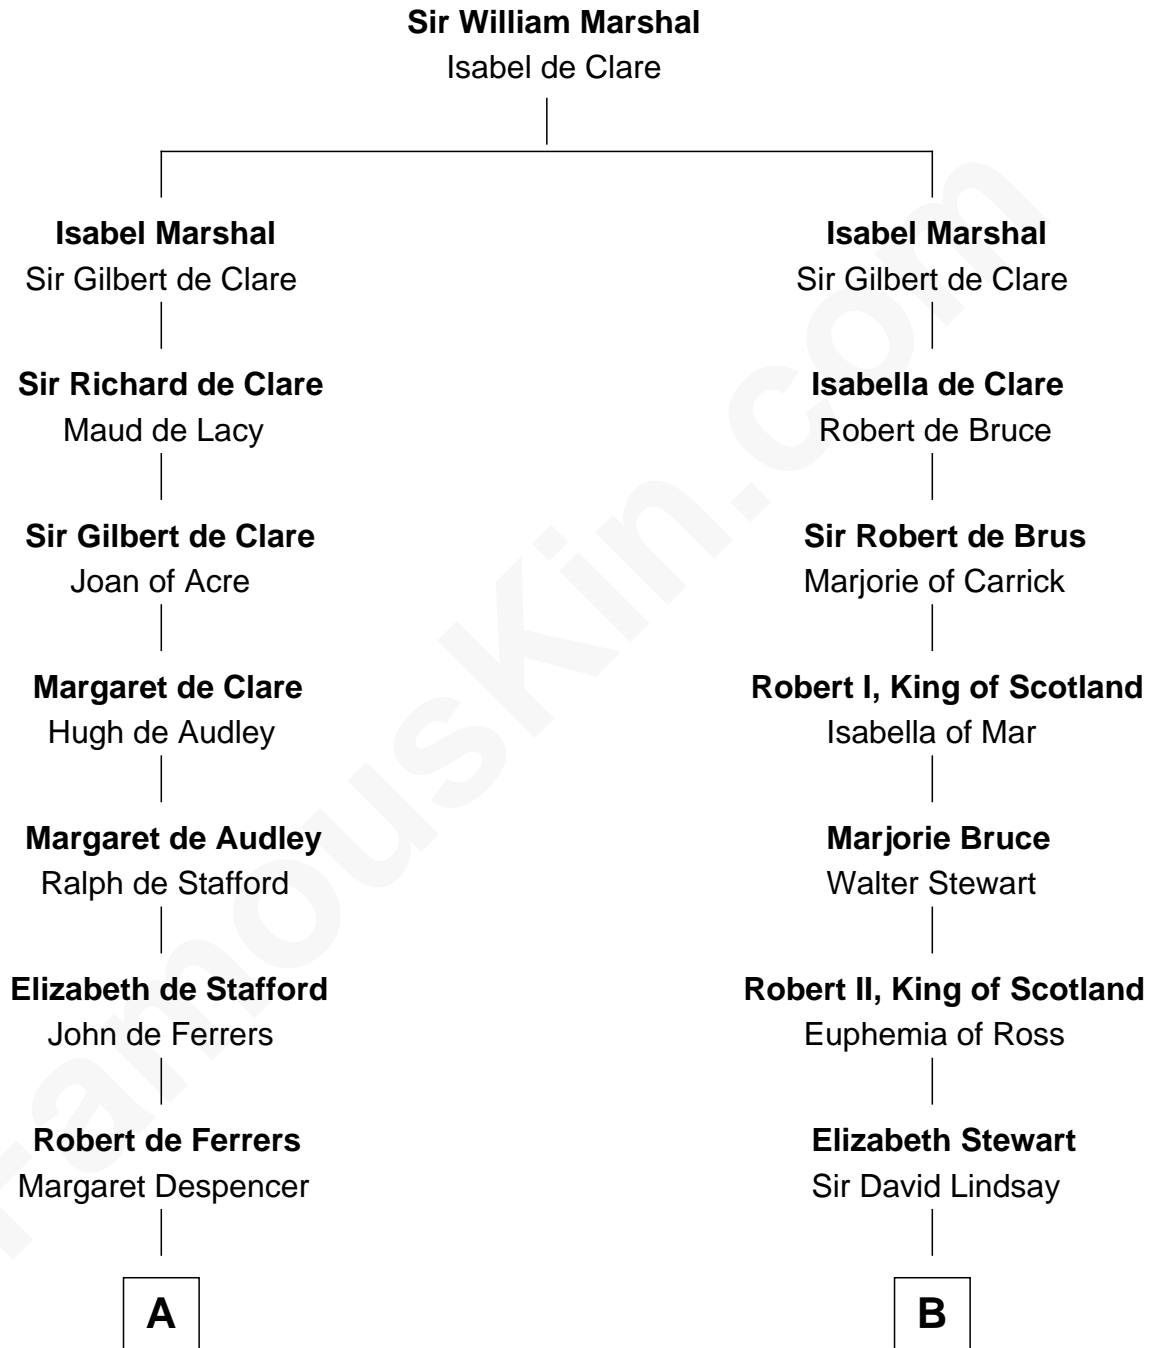

## Relationship Chart of

### Jonathan Swift

*Author of Gulliver's Travels*

16th cousin 3 times removed of

### General Hugh Mercer

*American Revolution*

**C**

—  
**Thomas Mercer**

Isabel Smith

—  
**William Mercer**

Anne Munro

—  
**General Hugh Mercer**