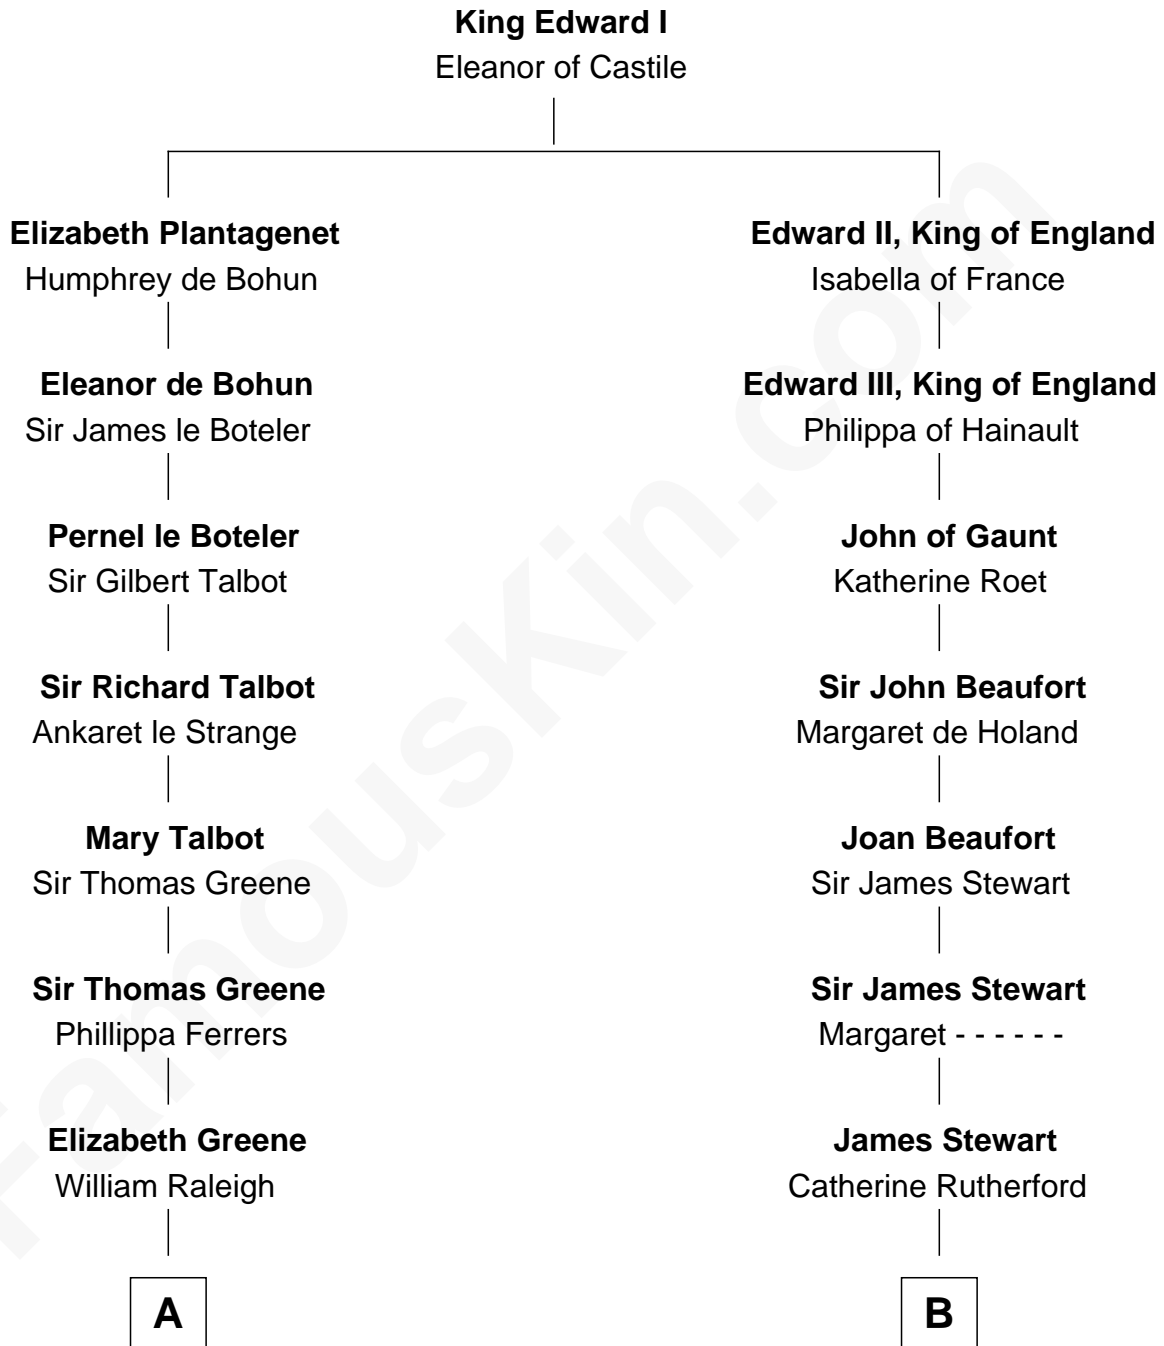

FamousKin.com Relationship Chart of

Jonathan Swift

Author of Gulliver's Travels

14th cousin 5 times removed of

Johnny Mercer

Songwriter and Co-Founder of Capitol Records

C

George Anderson Mercer

Nanny Maury Herndon

George Anderson Mercer

Lillian Elizabeth Ciucevich

Johnny Mercer

Co-Founder of Capitol Records

FamousKin.com