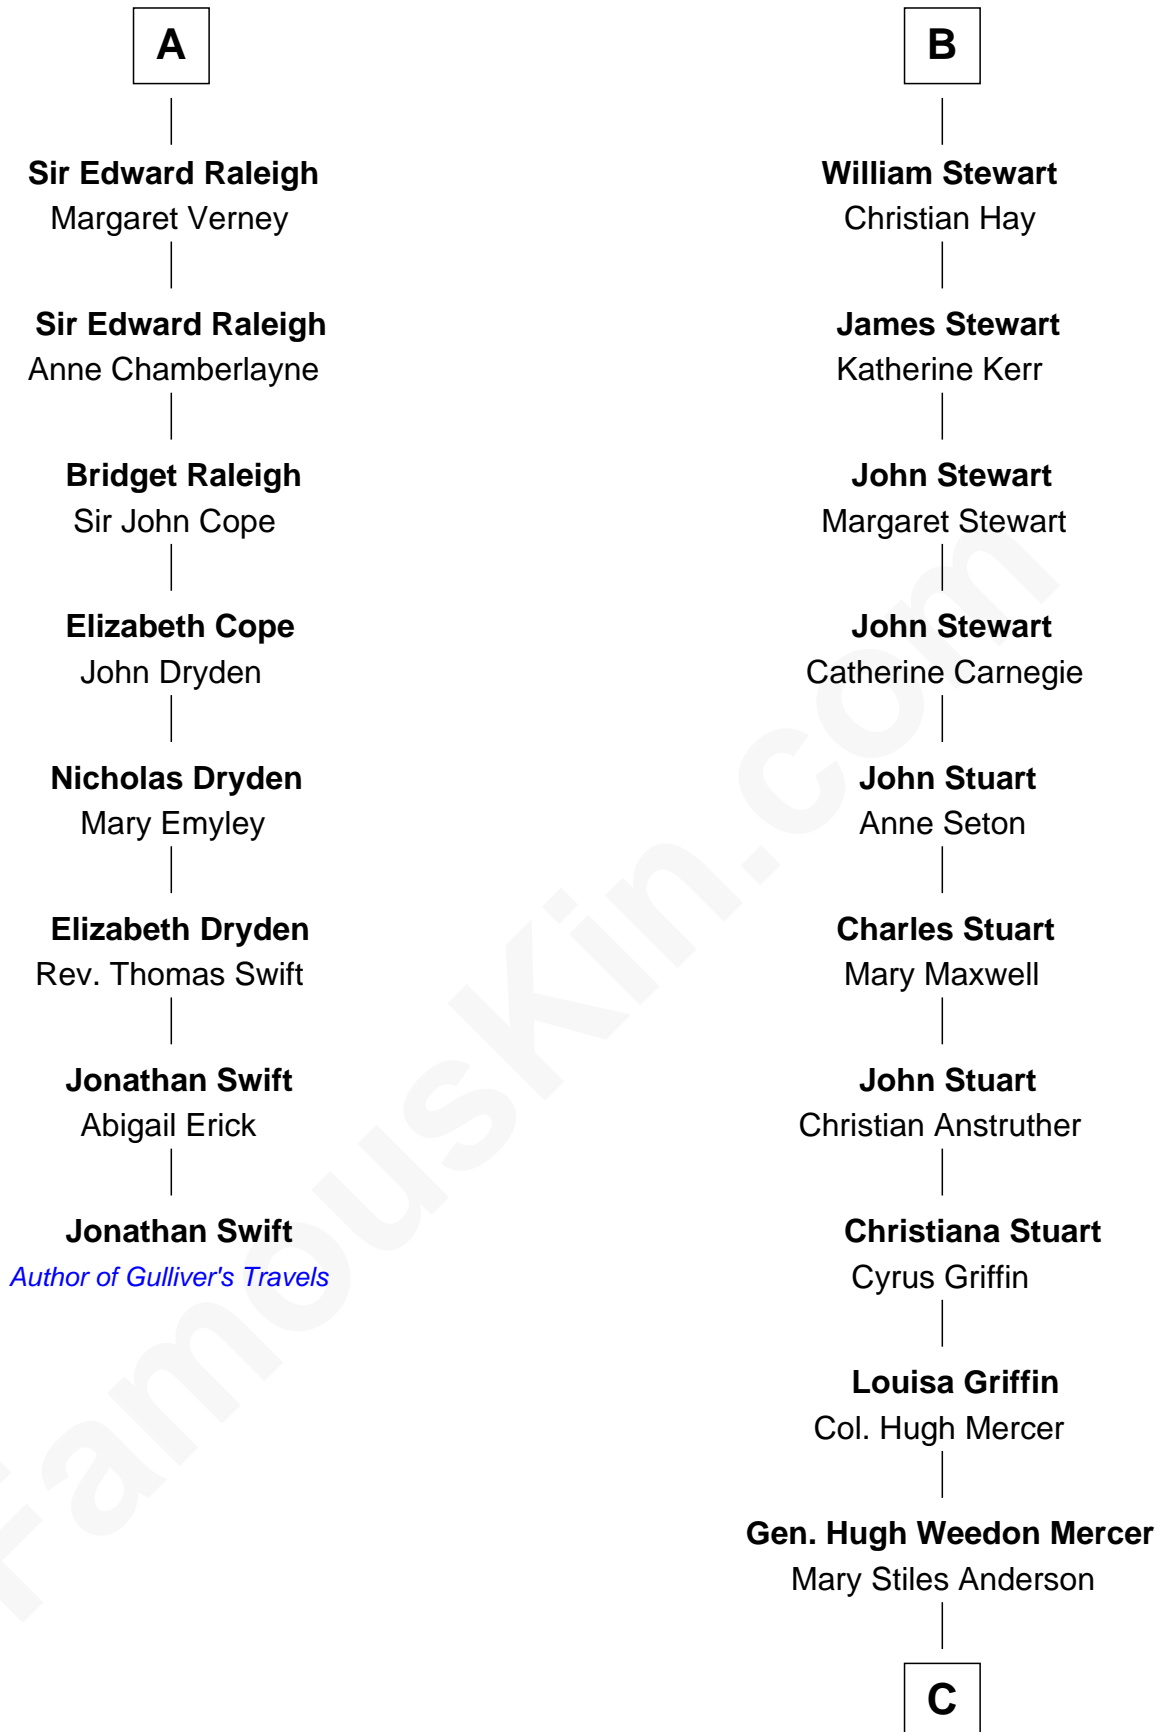

FamousKin.com Relationship Chart of

Jonathan Swift

Author of Gulliver's Travels

14th cousin 5 times removed of

Johnny Mercer

Songwriter and Co-Founder of Capitol Records

C

George Anderson Mercer

Nanny Maury Herndon

George Anderson Mercer

Lillian Elizabeth Ciucevich

Johnny Mercer

Co-Founder of Capitol Records

FamousKin.com