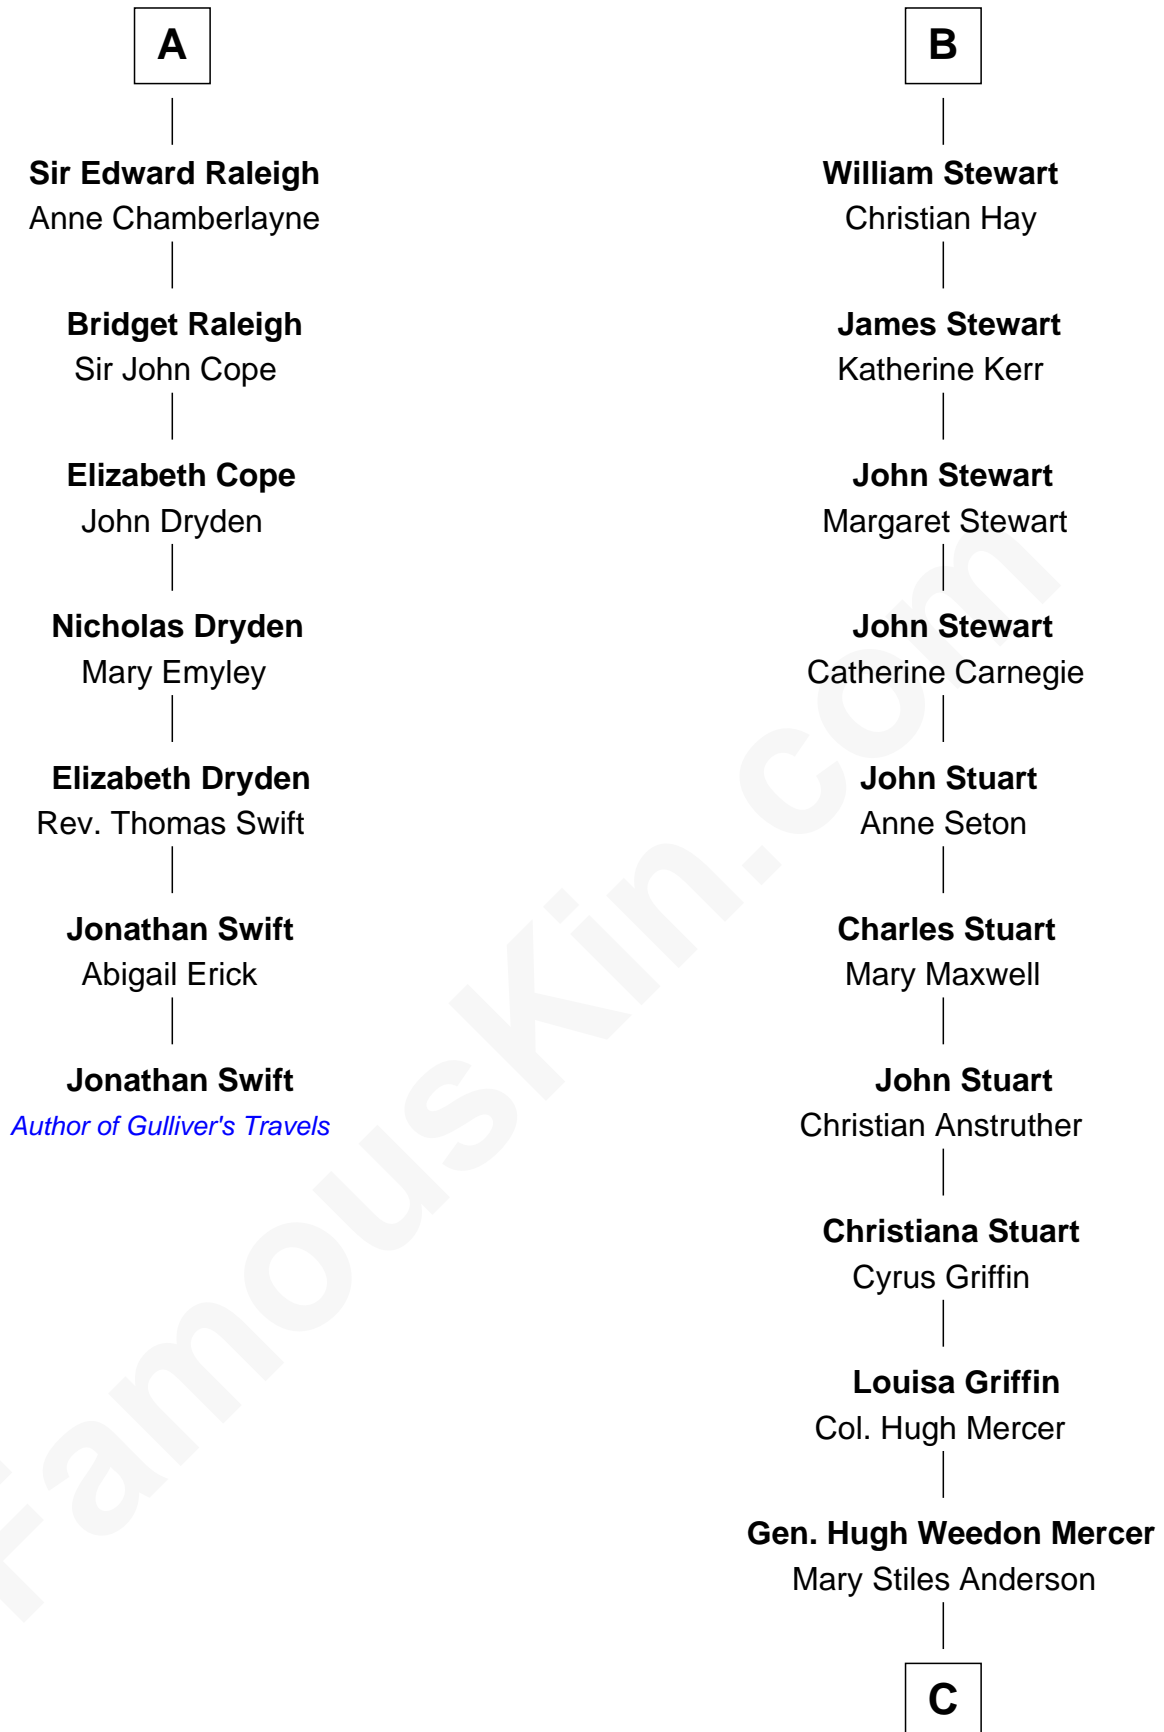

# FamousKin.com Relationship Chart of

**Jonathan Swift**

*Author of Gulliver's Travels*

13th cousin 6 times removed of

**Johnny Mercer**

*Songwriter and Co-Founder of Capitol Records*

**C**

George Anderson Mercer

Nanny Maury Herndon

George Anderson Mercer

Lillian Elizabeth Ciucevich

Johnny Mercer

*Co-Founder of Capitol Records*

FamousKin.com