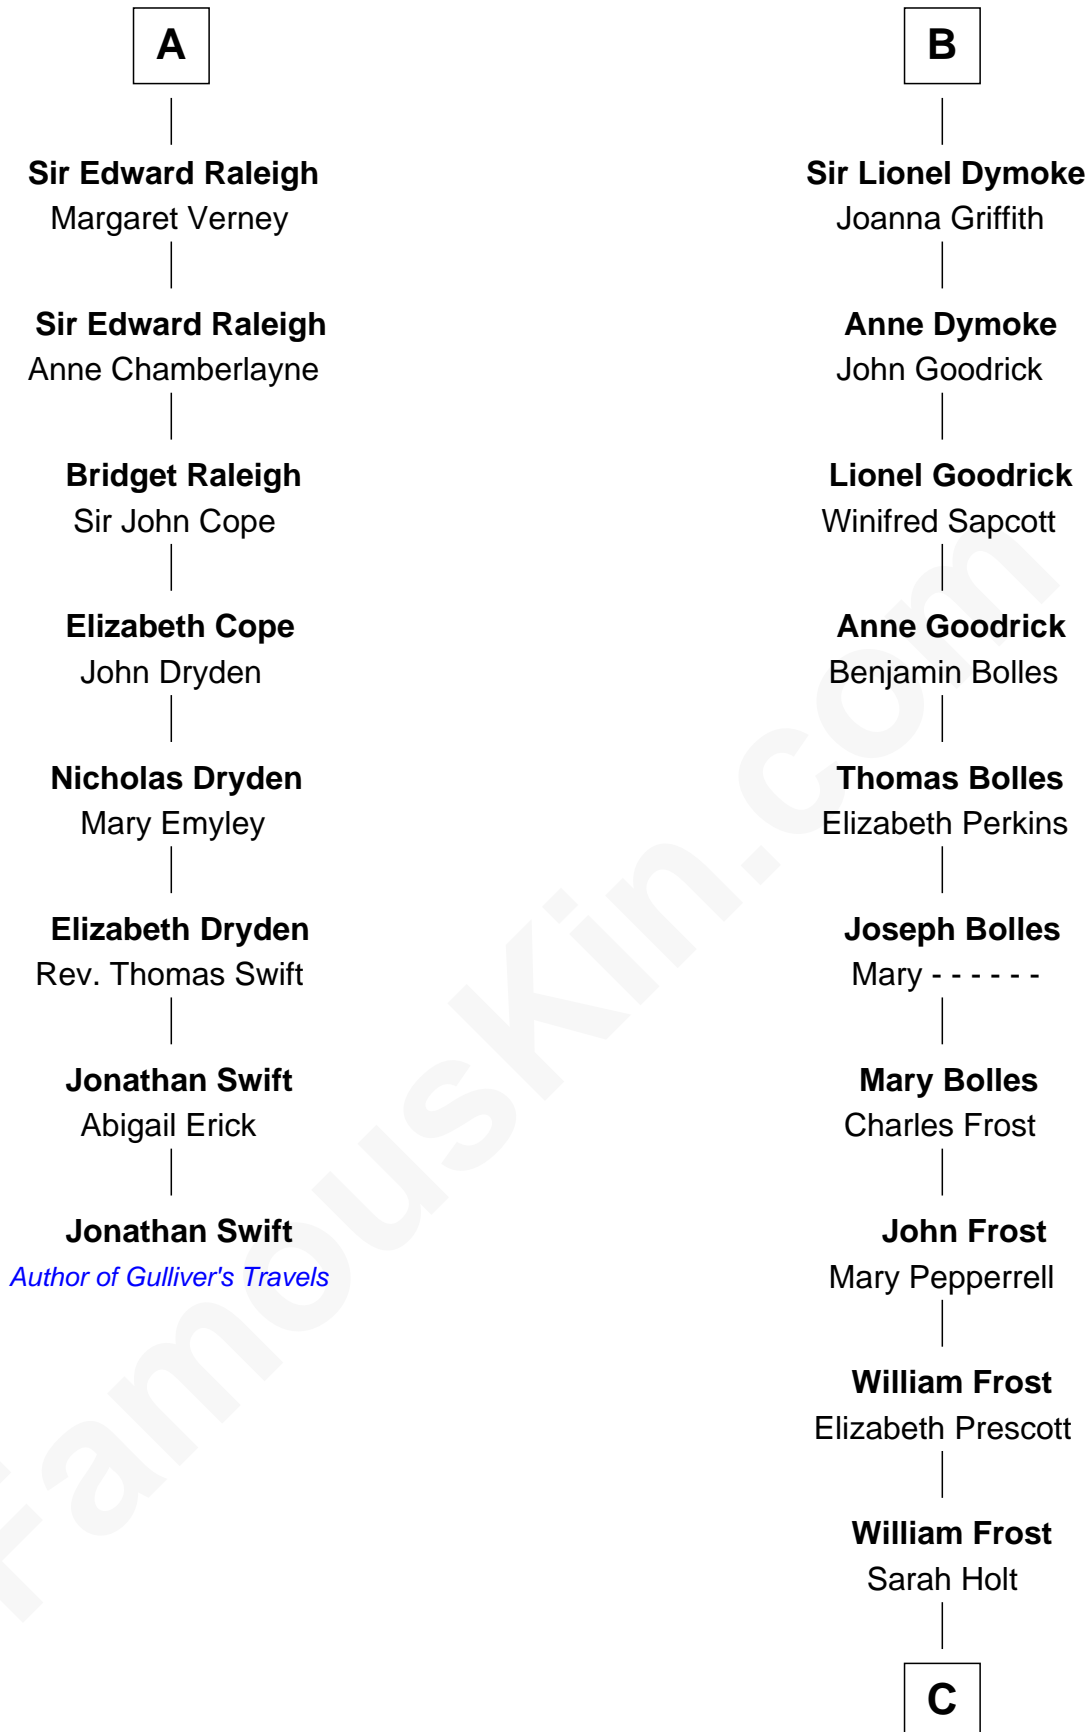

FamousKin.com Relationship Chart of

Jonathan Swift

Author of Gulliver's Travels

14th cousin 6 times removed of

Robert Frost

Poet and Playwright

C

Samuel Abbott Frost