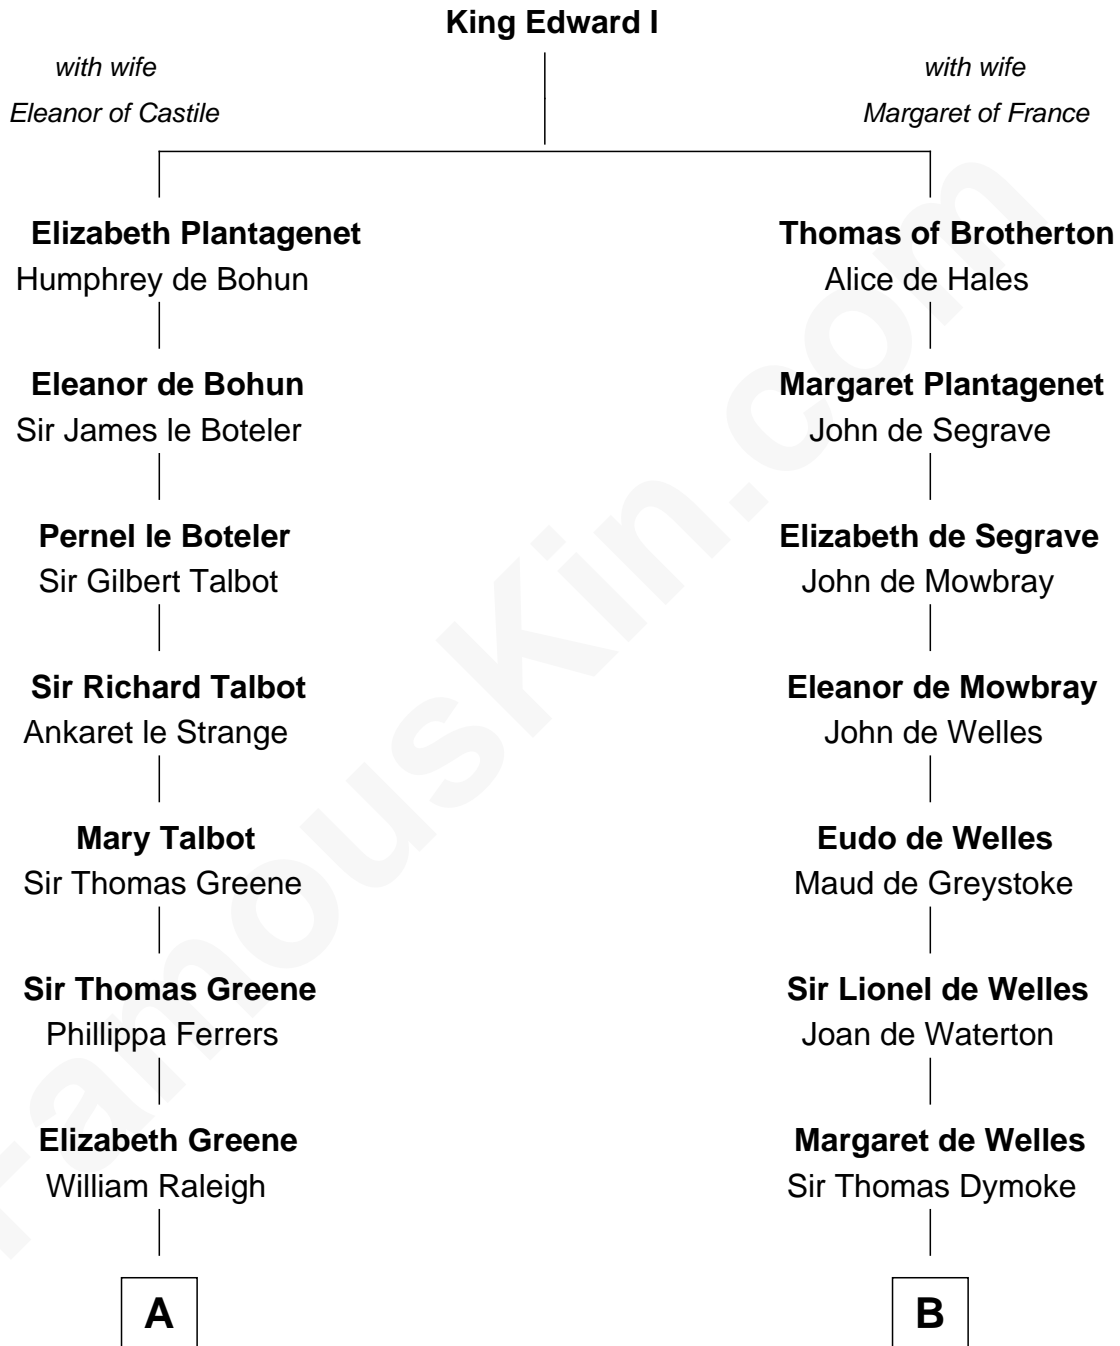

FamousKin.com Relationship Chart of

Jonathan Swift

Author of Gulliver's Travels

14th cousin 6 times removed of

Robert Frost

Poet and Playwright

C

Samuel Abbott Frost