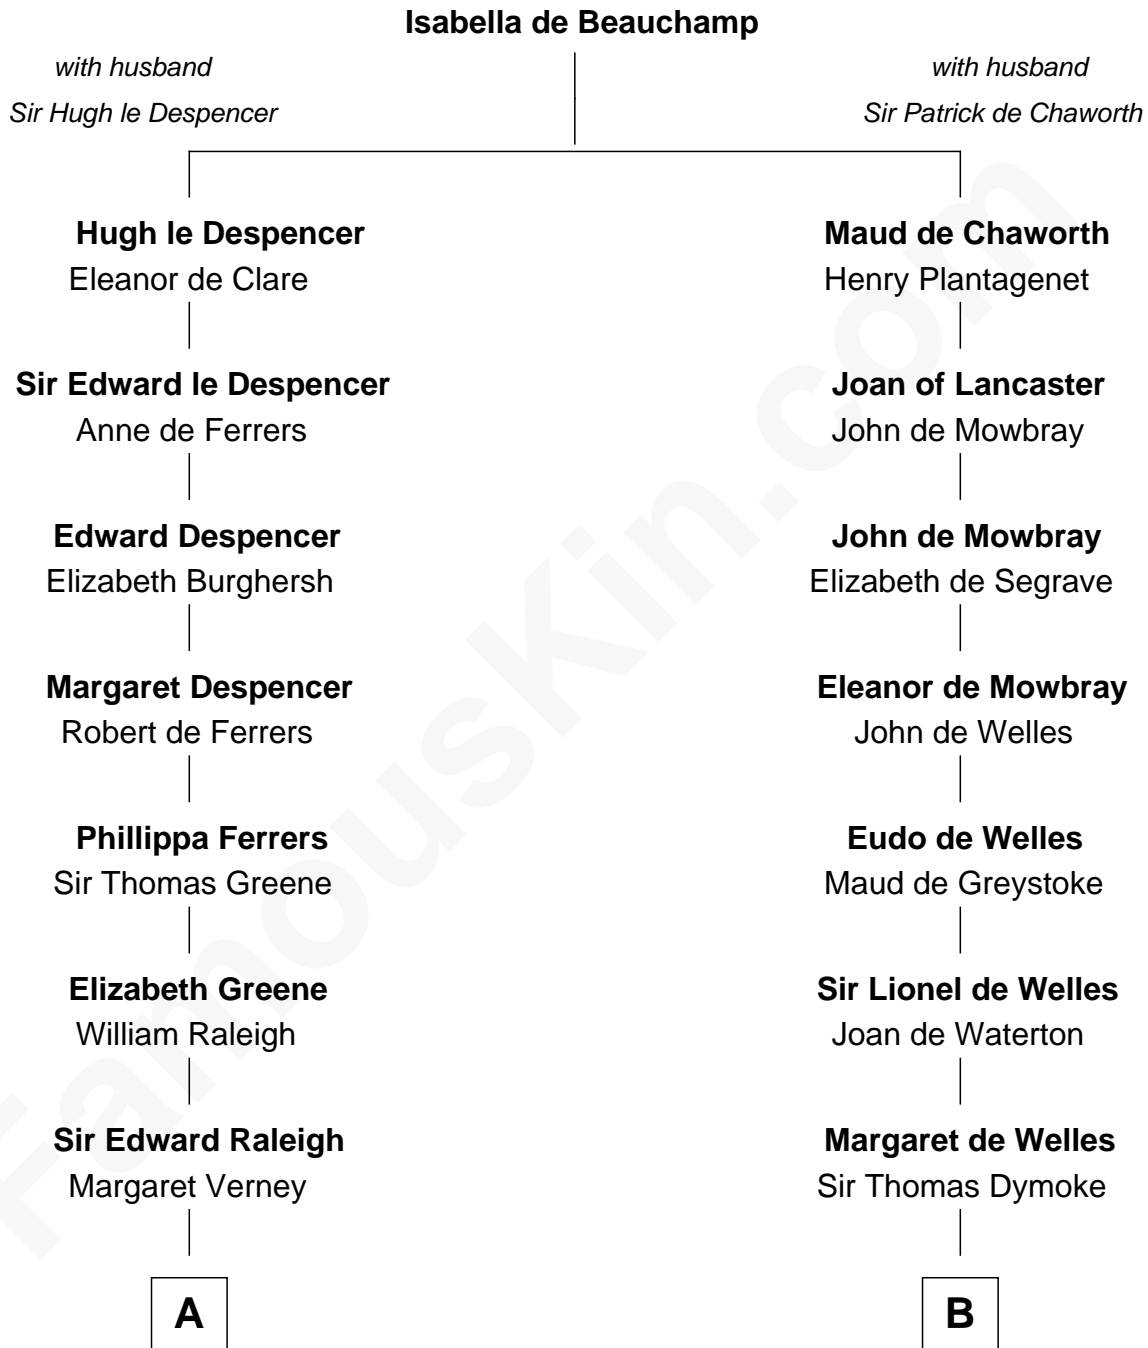

FamousKin.com Relationship Chart of

Jonathan Swift

Author of Gulliver's Travels

13th cousin 7 times removed of

Robert Frost

Poet and Playwright

C

|
Samuel Abbott Frost