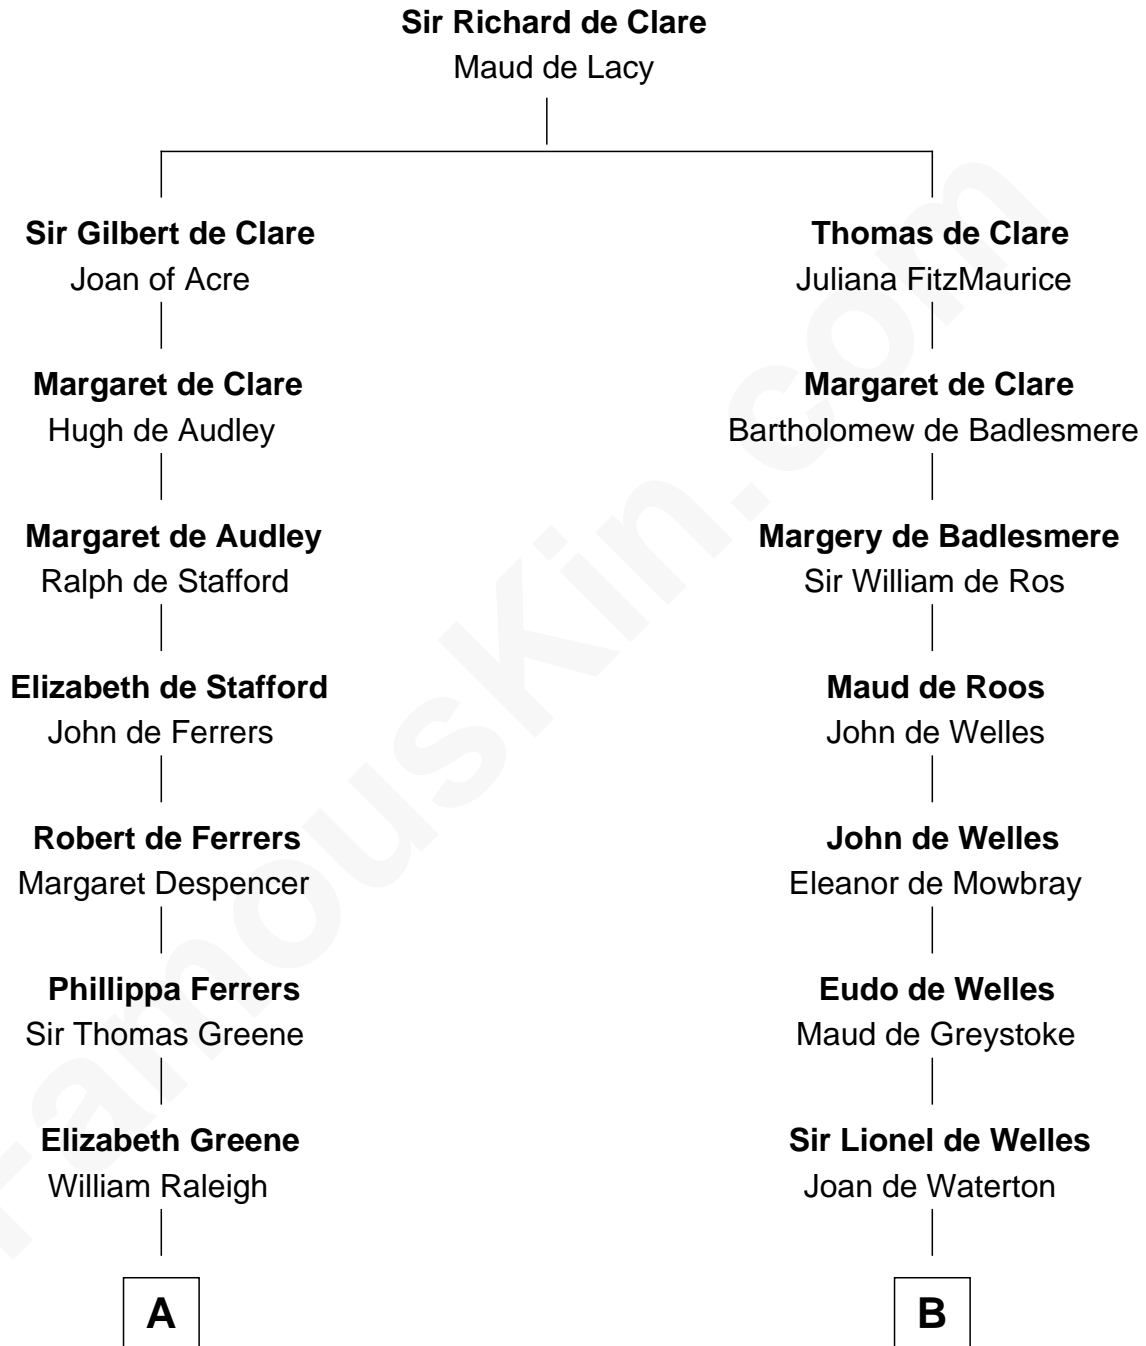

# FamousKin.com Relationship Chart of

**Jonathan Swift**

*Author of Gulliver's Travels*

14th cousin 7 times removed of

**Robert Frost**

*Poet and Playwright*

**C**

**William Frost**

Sarah Holt

**Samuel Abbott Frost**

Mary Blunt

**William Prescott Frost**

Judith Colcord

**William Prescott Frost**

Isabella Moodie

**Robert Frost**

*Poet and Playwright*