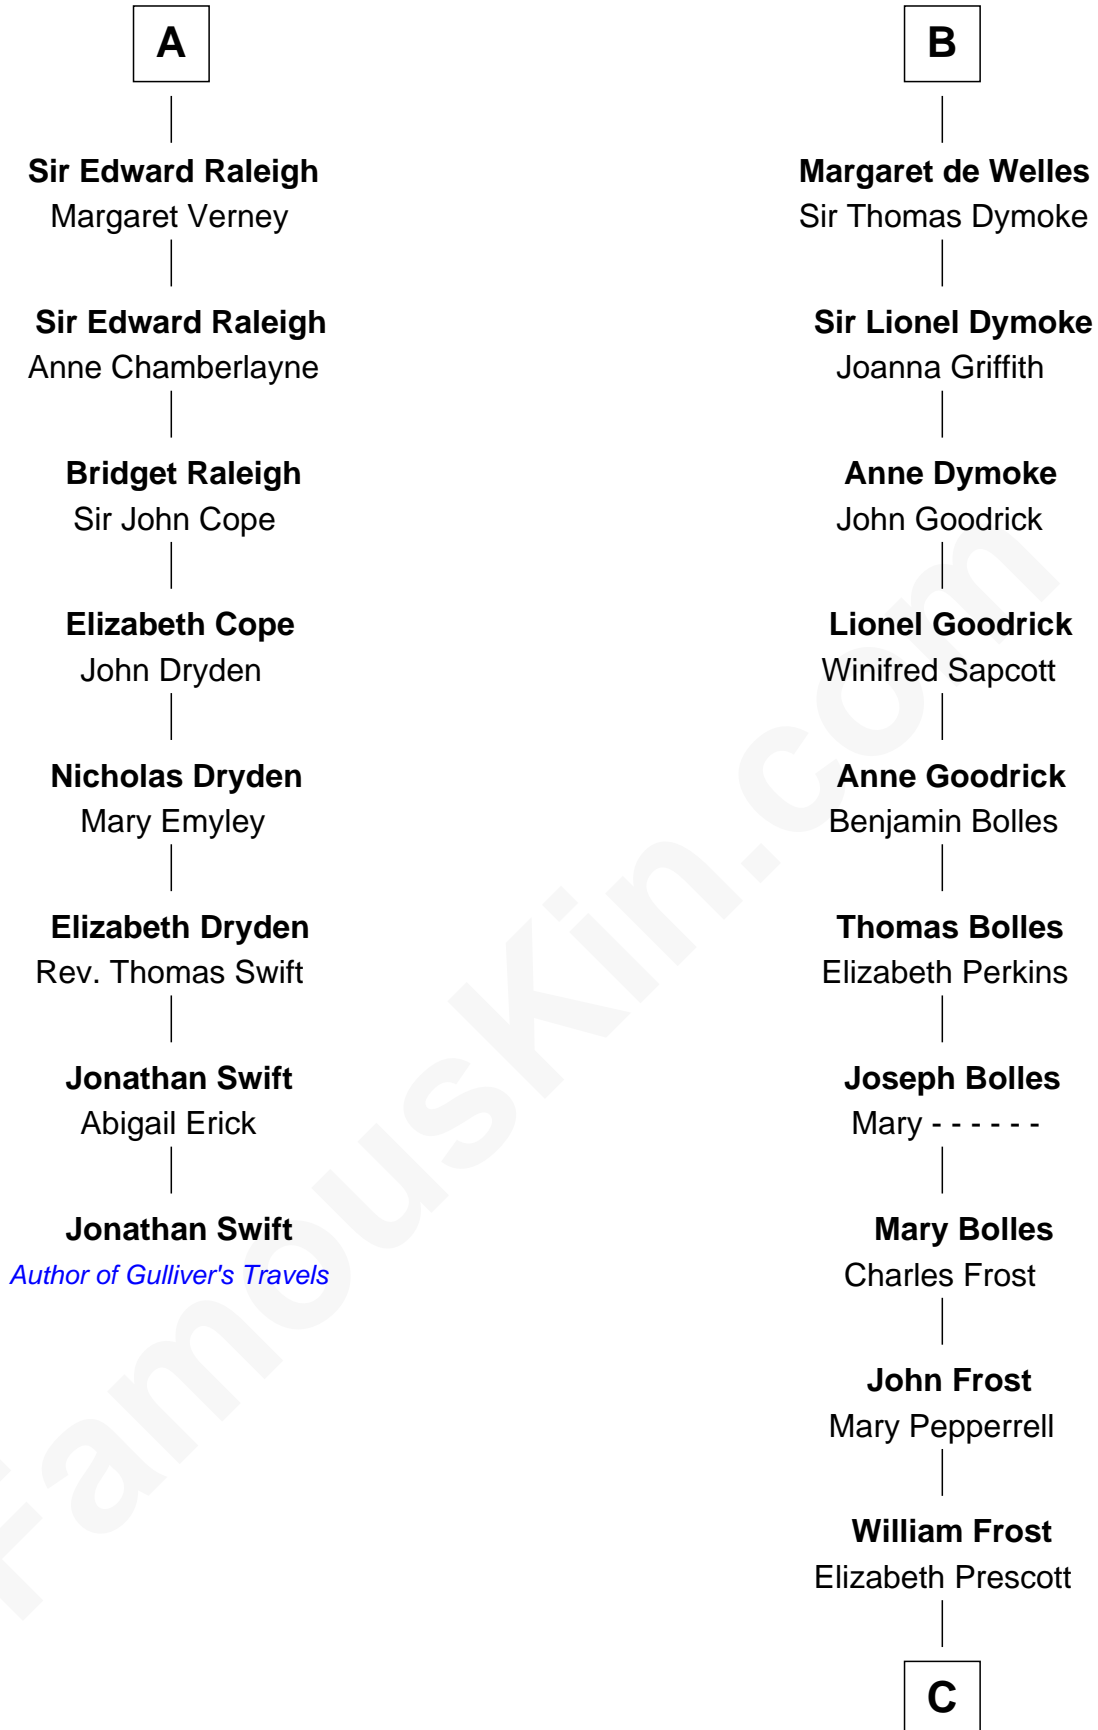

# FamousKin.com Relationship Chart of

**Jonathan Swift**

*Author of Gulliver's Travels*

14th cousin 7 times removed of

**Robert Frost**

*Poet and Playwright*

**C**

**William Frost**

Sarah Holt

**Samuel Abbott Frost**

Mary Blunt

**William Prescott Frost**

Judith Colcord

**William Prescott Frost**

Isabella Moodie

**Robert Frost**