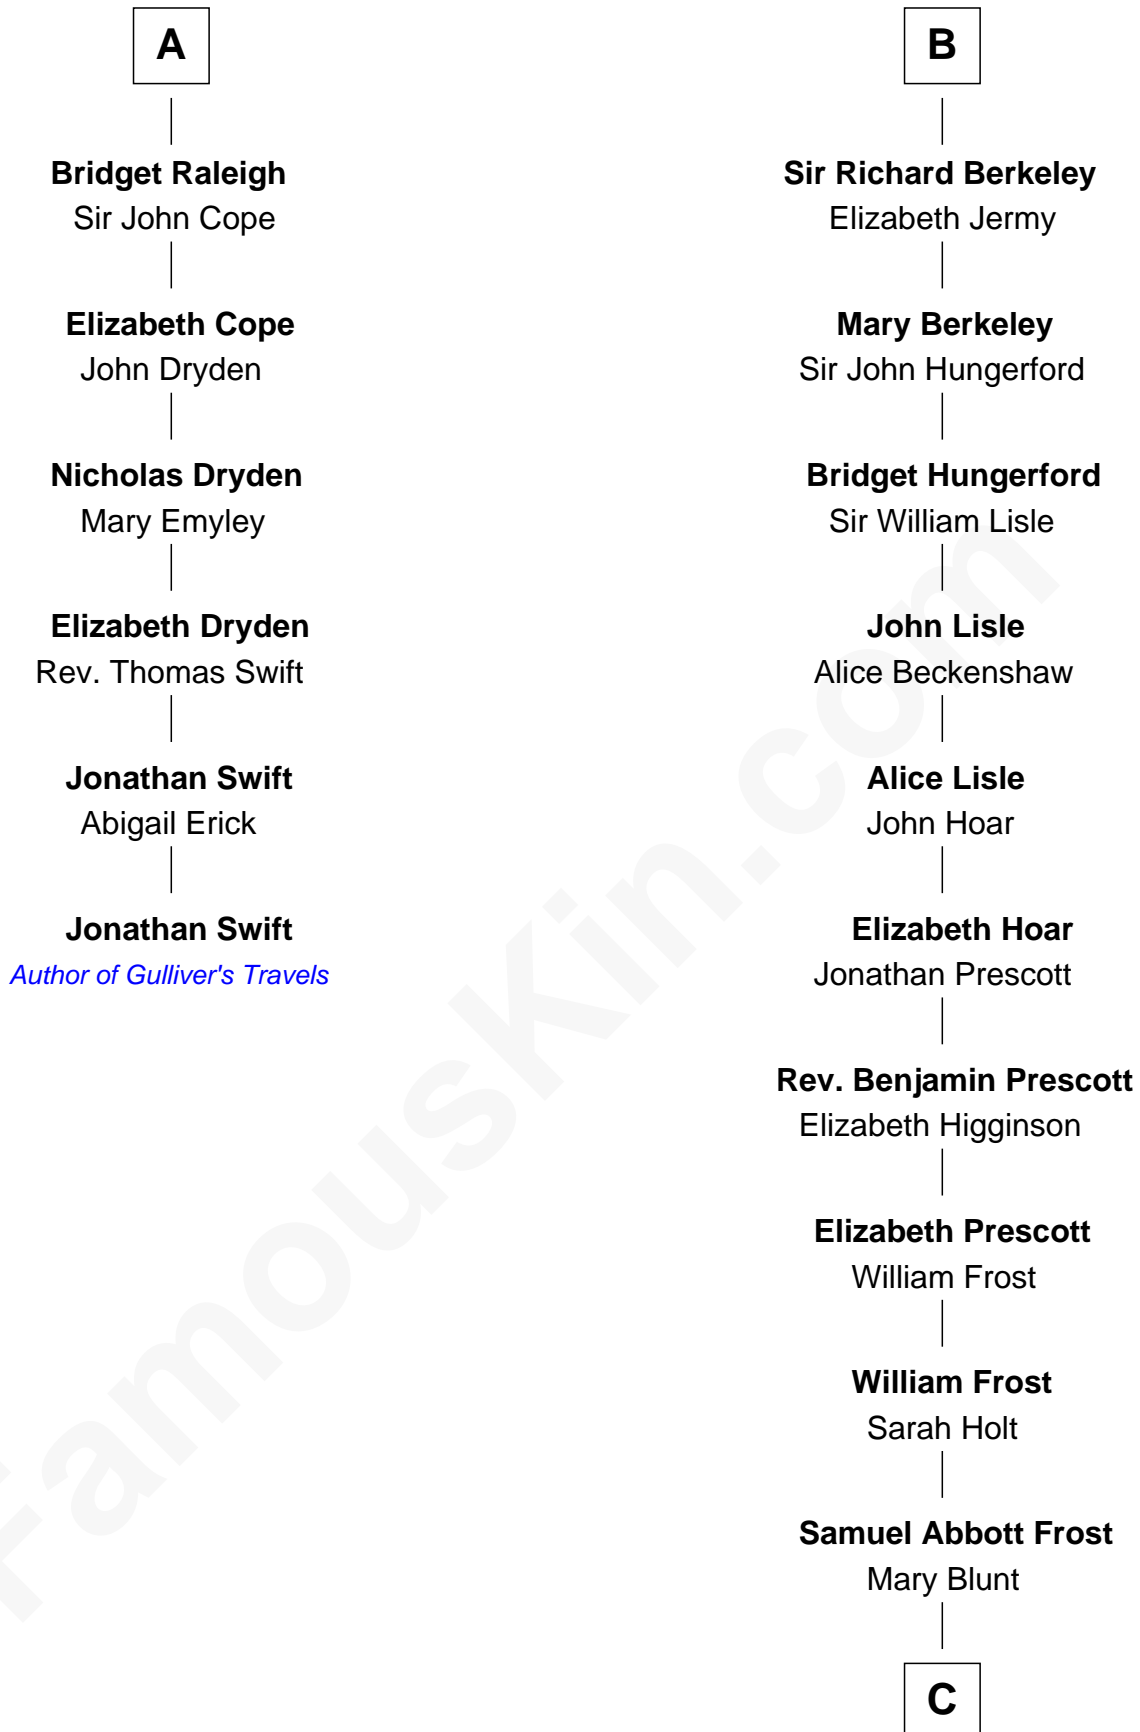

# FamousKin.com Relationship Chart of

**Jonathan Swift**

*Author of Gulliver's Travels*

12th cousin 7 times removed of

**Robert Frost**

*Poet and Playwright*

**Edmund Fitzalan**

Alice de Warenne

**C**

**William Prescott Frost**

Judith Colcord

**William Prescott Frost**

Isabella Moodie

**Robert Frost**

*Poet and Playwright*

FamousKin.com