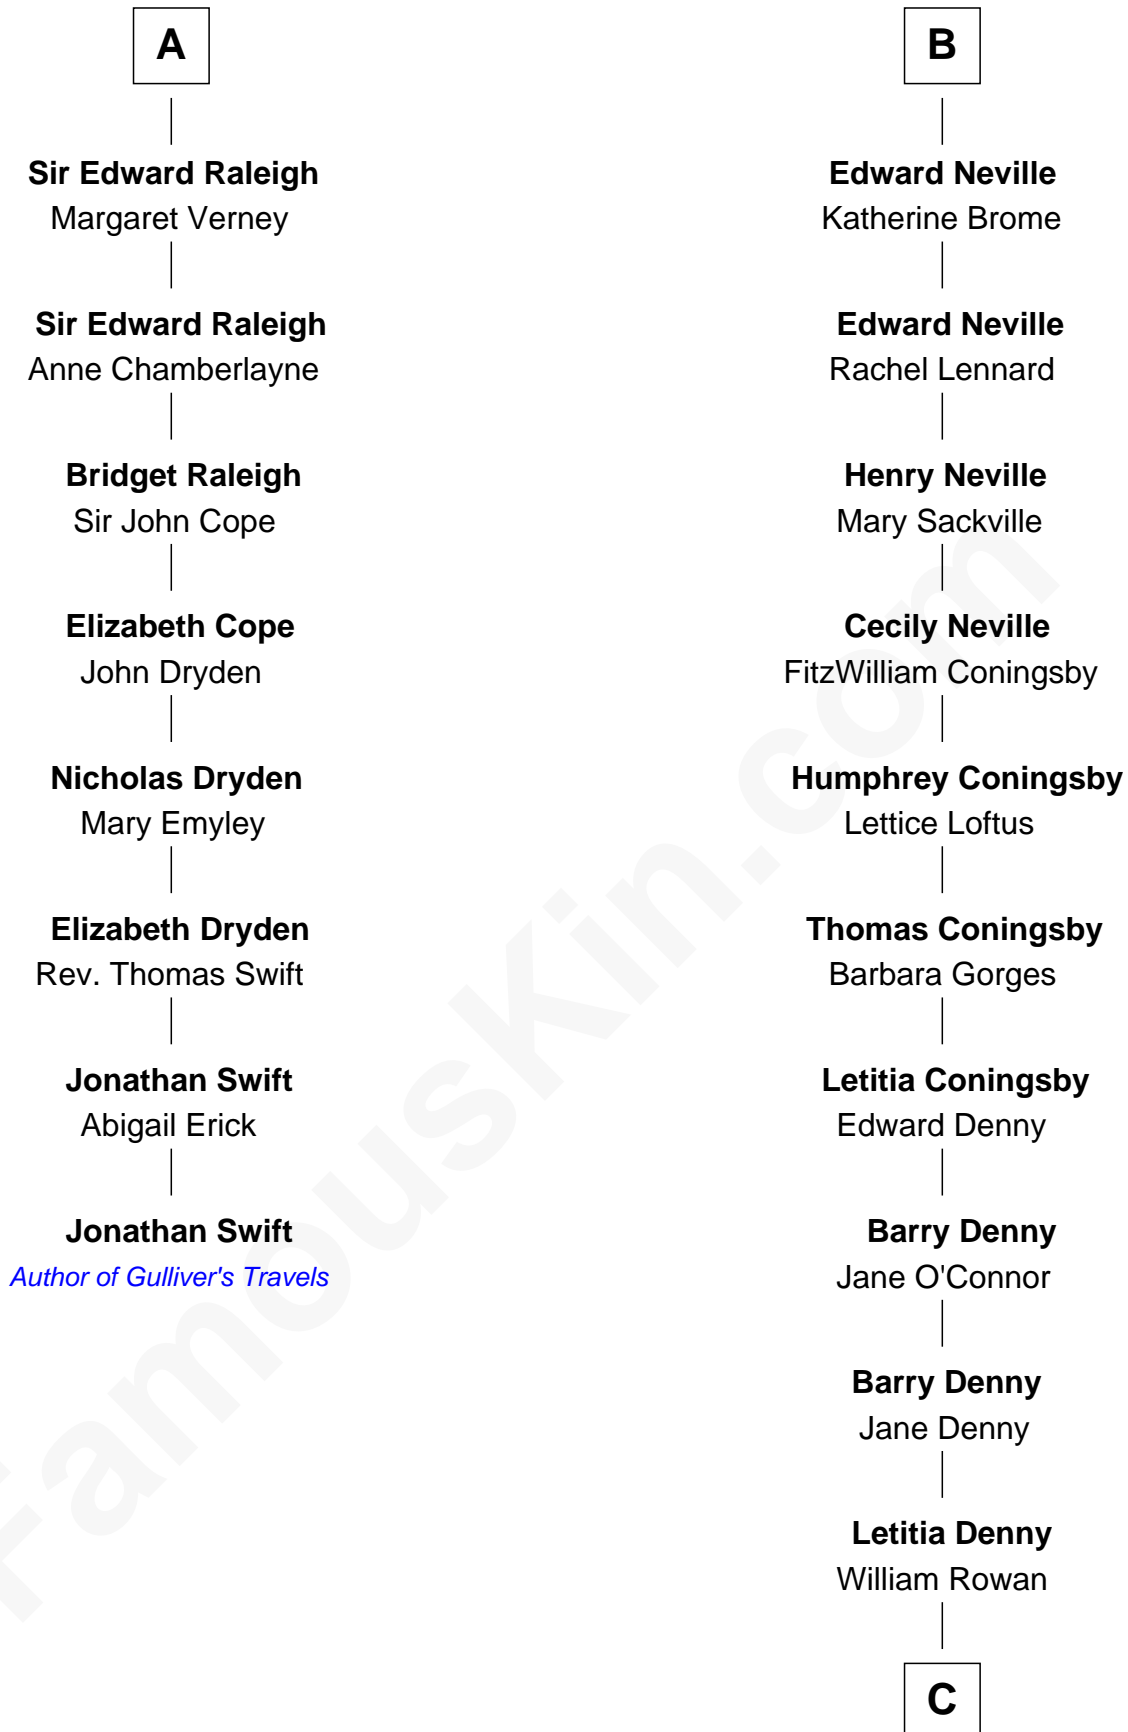

# FamousKin.com Relationship Chart of

**Jonathan Swift**

*Author of Gulliver's Travels*

14th cousin 6 times removed of

**Anthony West**

*Novelist and writer for the New Yorker*

**C**

Arabella Rowan

Charles George Fairfield

Charles Fairfield

Isabella Campbell Mackenzie

Cicily Isabel Fairfield

Herbert George Wells

Anthony West

*British Novelist*

FamousKin.com