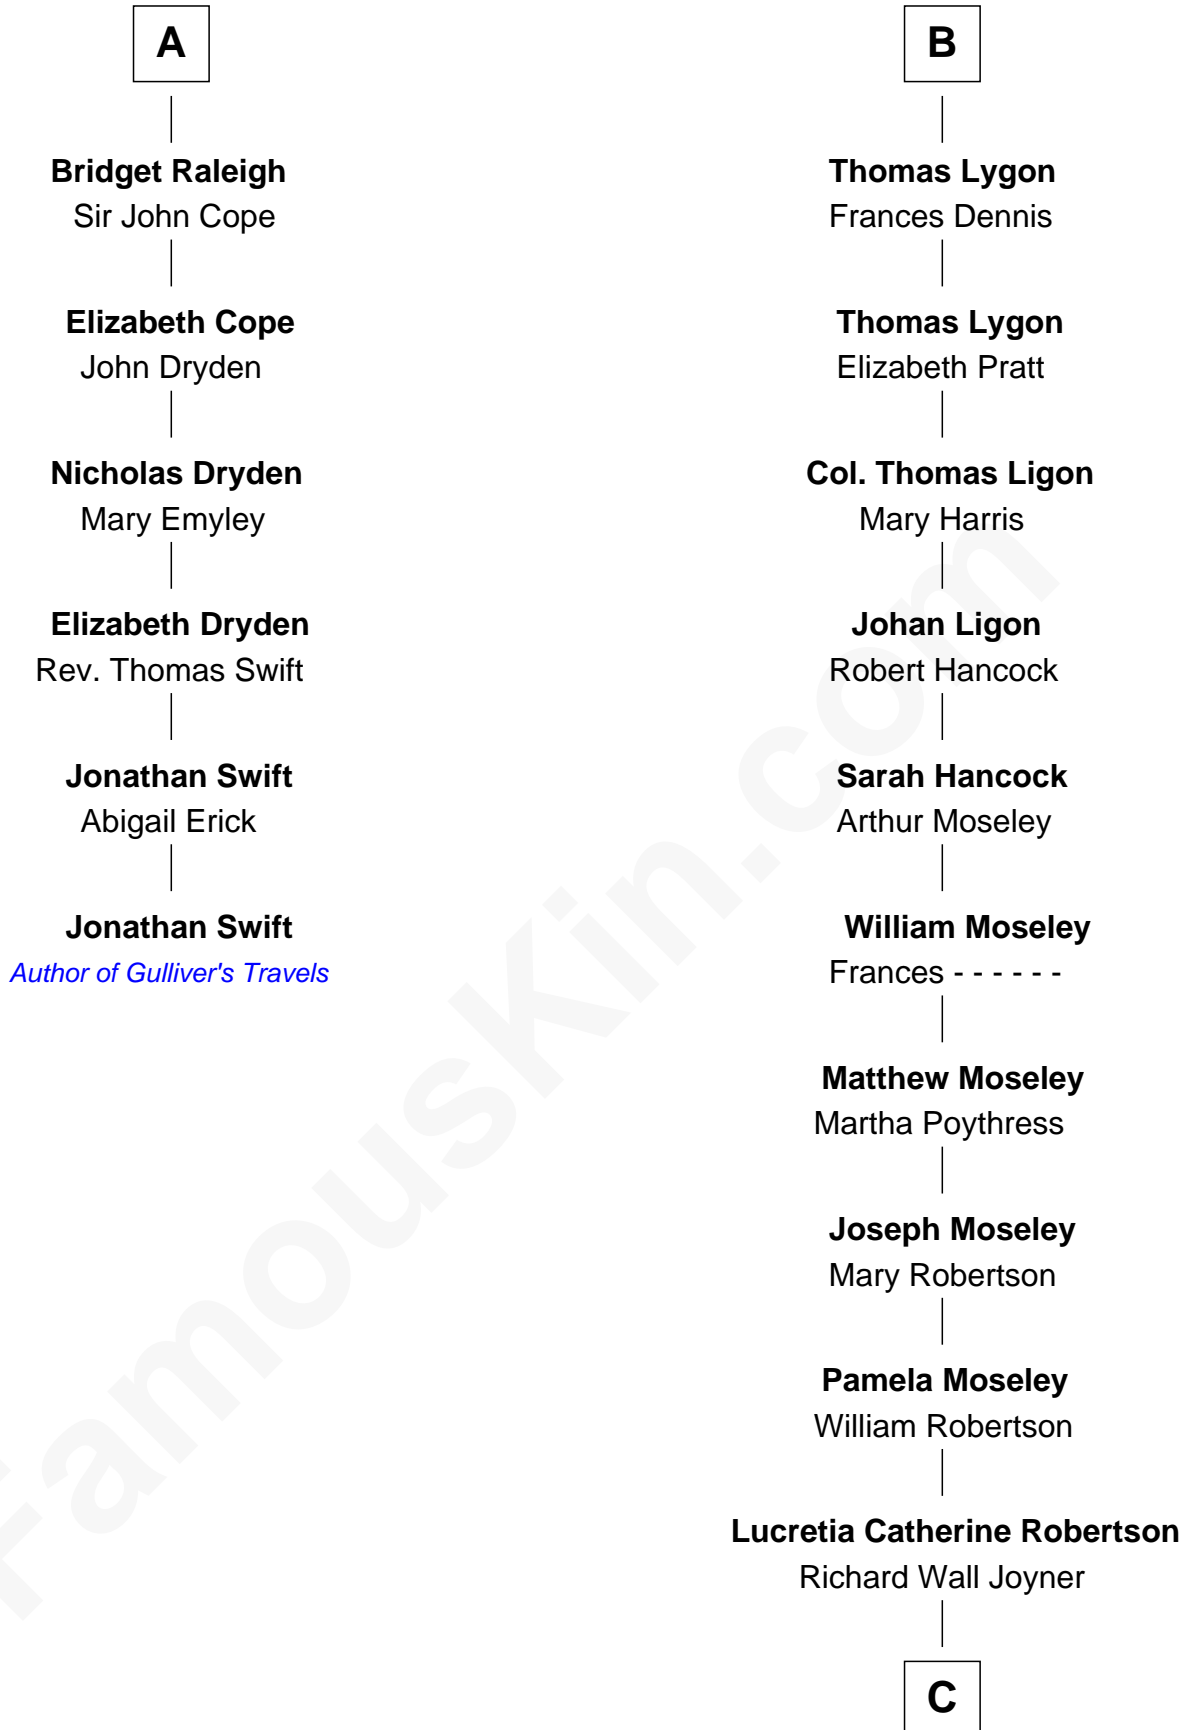

# FamousKin.com Relationship Chart of

**Jonathan Swift**

*Author of Gulliver's Travels*

12th cousin 9 times removed of

**Glenn Close**

*Movie, Television, and Stage Actress*

**Edmund Fitzalan**

Alice de Warenne

**C**

**Elizabeth Irvin Joyner**

William Murray Mitchell

**Catherine Mitchell**

Edwin Munford Taliaferro

**Elizabeth Taliaferro**

Edward Bennett Close

**Dr. William Taliaferro Close**

Elizabeth Mary H. Moore

**Glenn Close**

*Movie, Television, and Stage Actress*