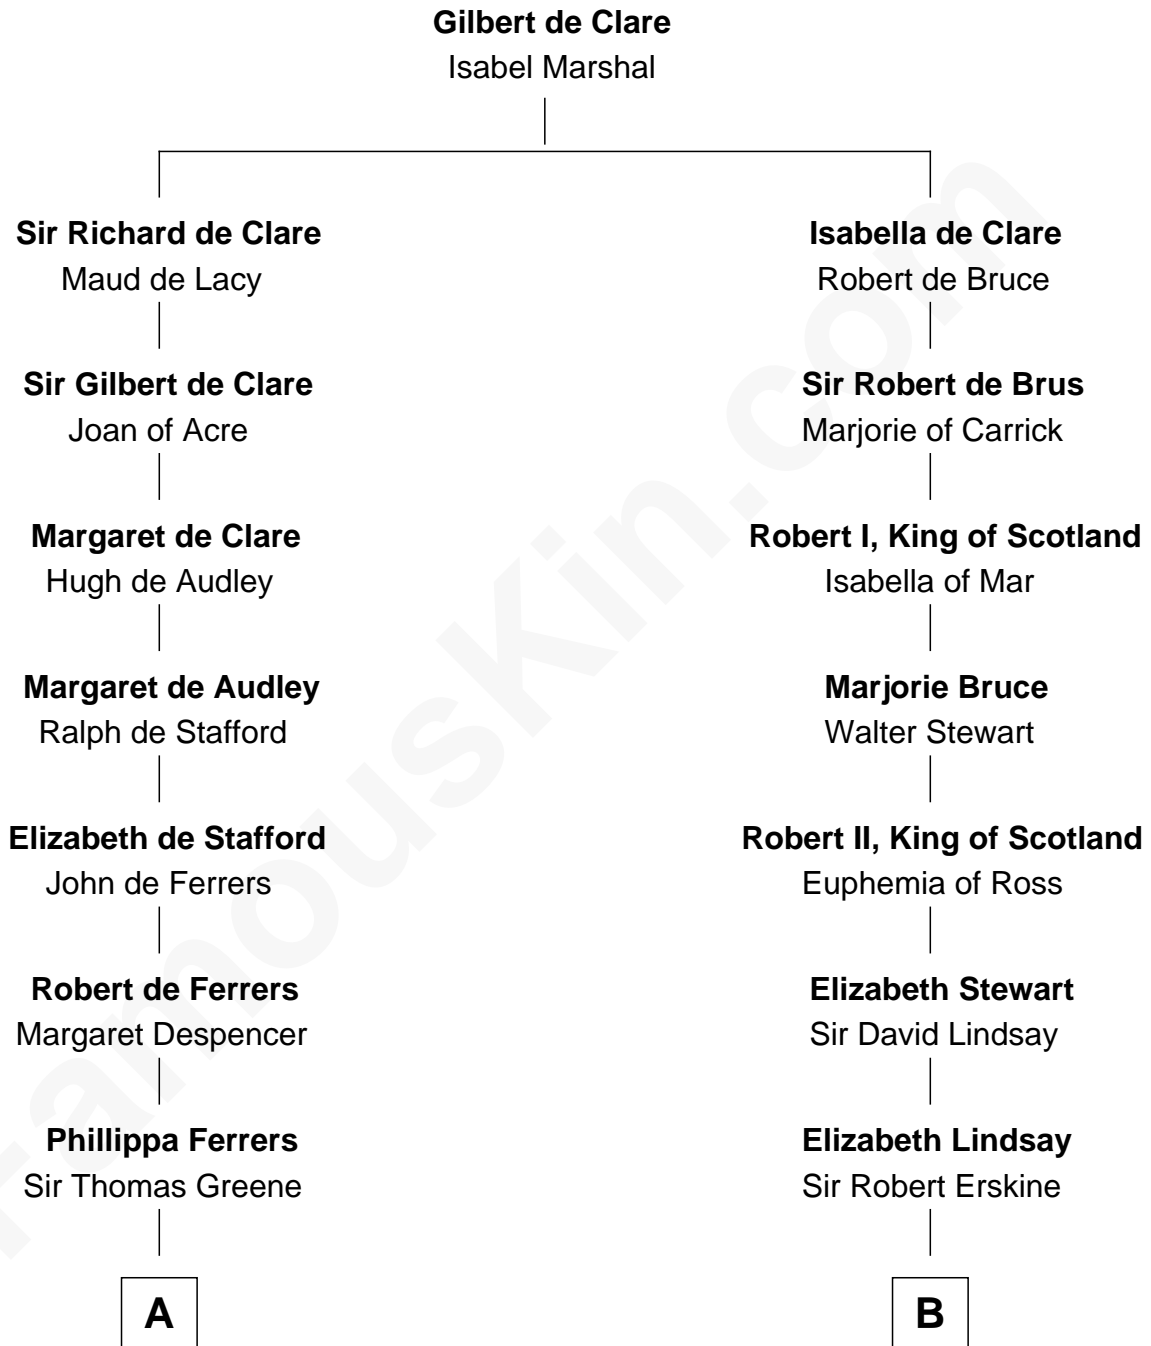

FamousKin.com

Relationship Chart of Jonathan Swift

Author of Gulliver's Travels

15th cousin 1 time removed of

Major John Pitcairn

British Commander at Battle of Lexington

A

Elizabeth Greene

William Raleigh

Sir Edward Raleigh

Margaret Verney

Sir Edward Raleigh

Anne Chamberlayne

Bridget Raleigh

Sir John Cope

Elizabeth Cope