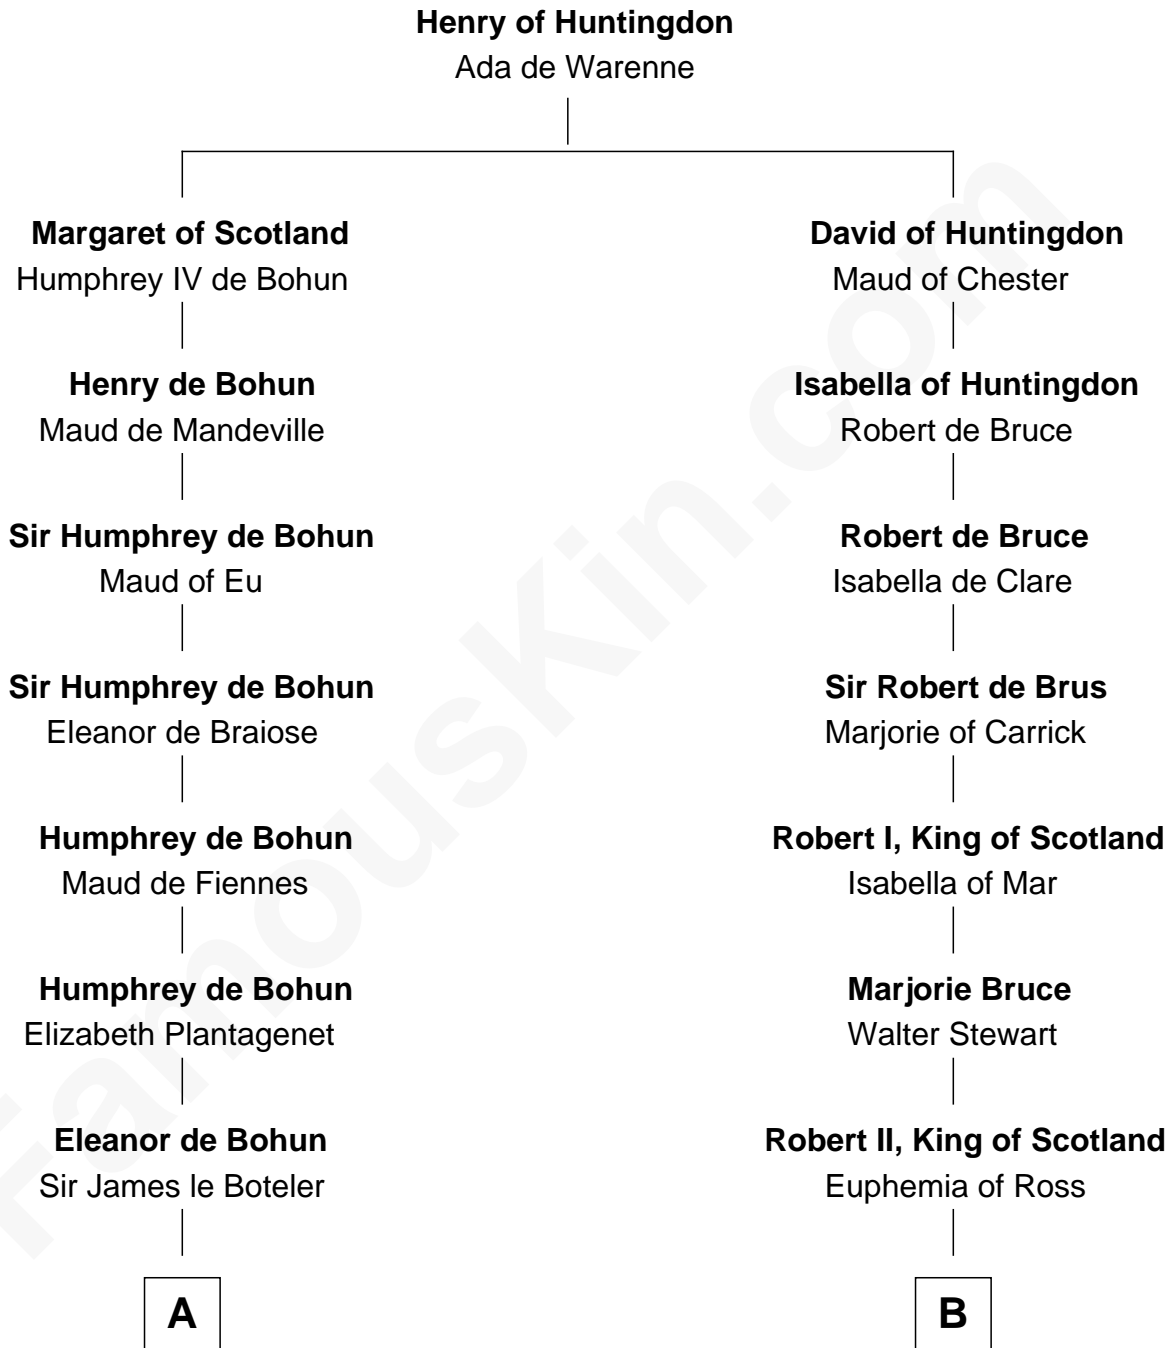

## Relationship Chart of

### Jonathan Swift

*Author of Gulliver's Travels*

18th cousin 1 time removed of

### Major John Pitcairn

*British Commander at Battle of Lexington*

**C**

**Elizabeth Dryden**  
Rev. Thomas Swift

**Jonathan Swift**  
Abigail Erick

**Jonathan Swift**  
*Author of Gulliver's Travels*

**D**