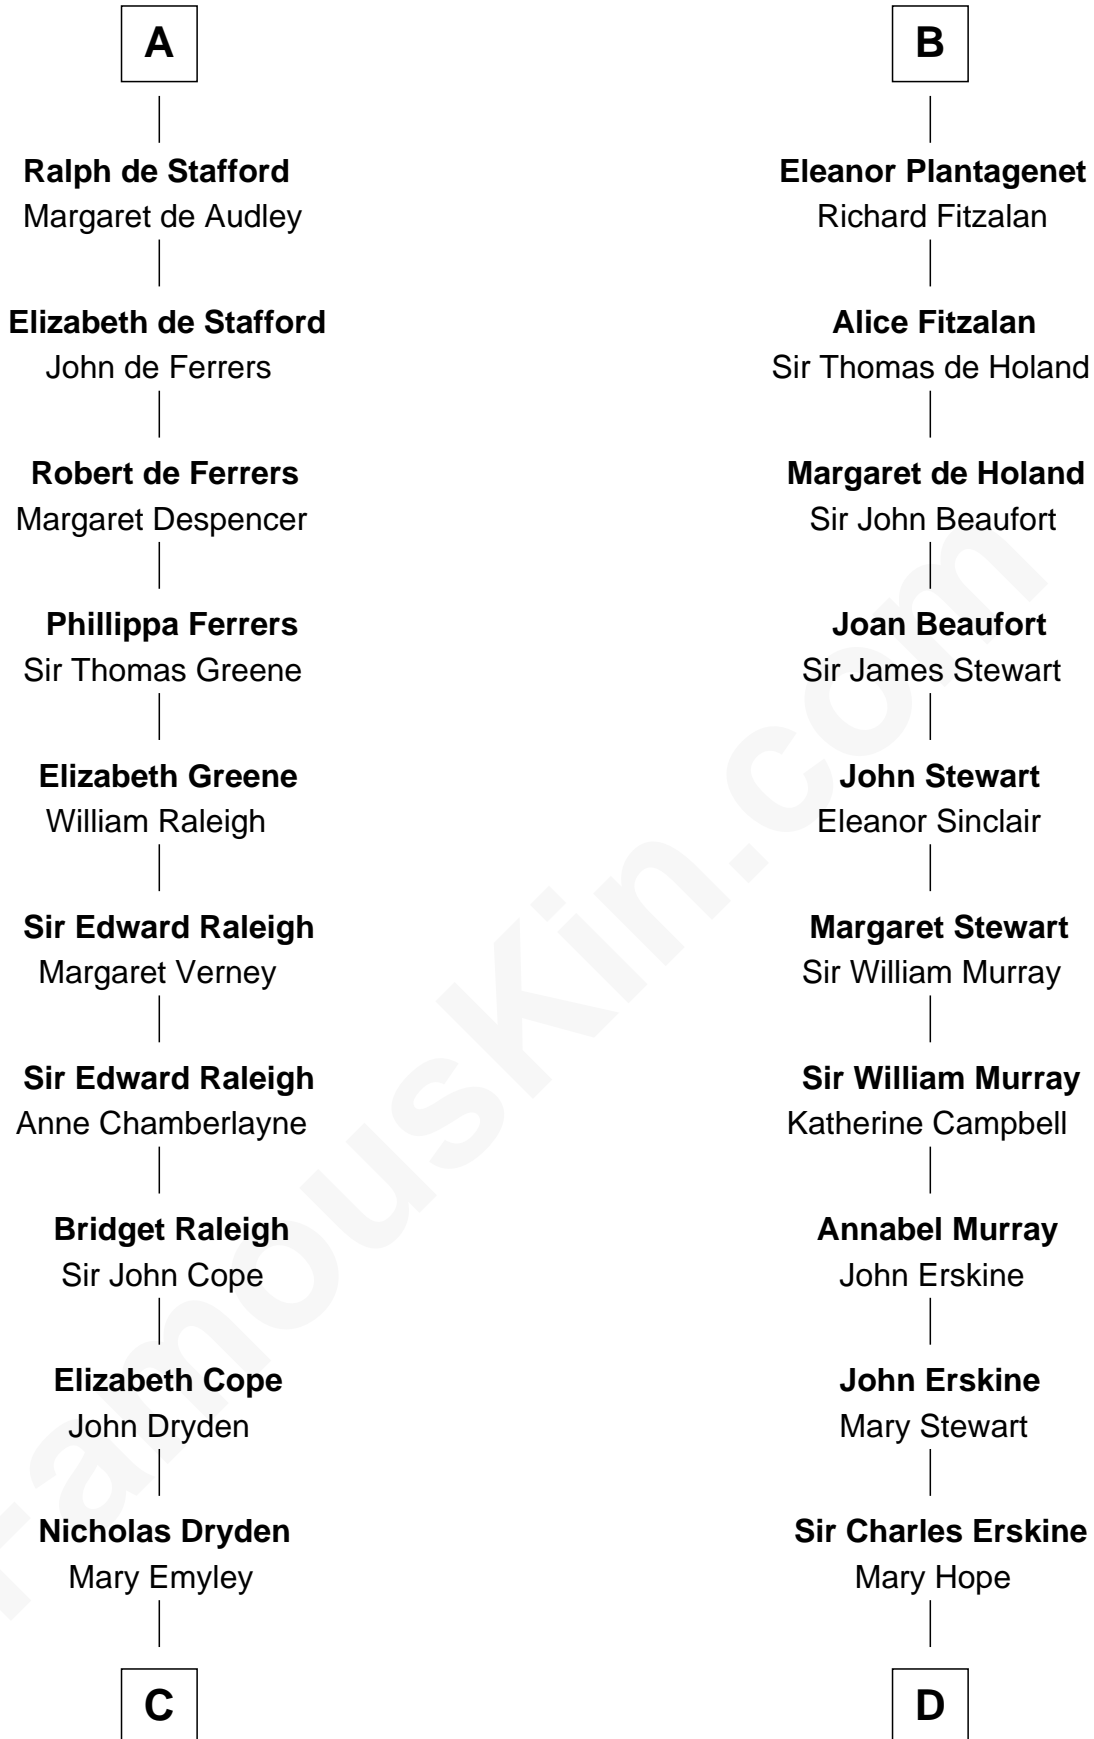

# FamousKin.com Relationship Chart of

**Jonathan Swift**

*Author of Gulliver's Travels*

19th cousin of

**Major John Pitcairn**

*British Commander at Battle of Lexington*

**Gottfried I, Count of Louvain**

Ide de Chiny

**C**

**Elizabeth Dryden**  
Rev. Thomas Swift

**Jonathan Swift**  
Abigail Erick

**Jonathan Swift**  
*Author of Gulliver's Travels*

**D**

**Mary Erskine**  
William Hamilton

**Katherine Hamilton**  
Rev. David Pitcairn

**Major John Pitcairn**  
*British Commander at Lexington*

FamousKin.com