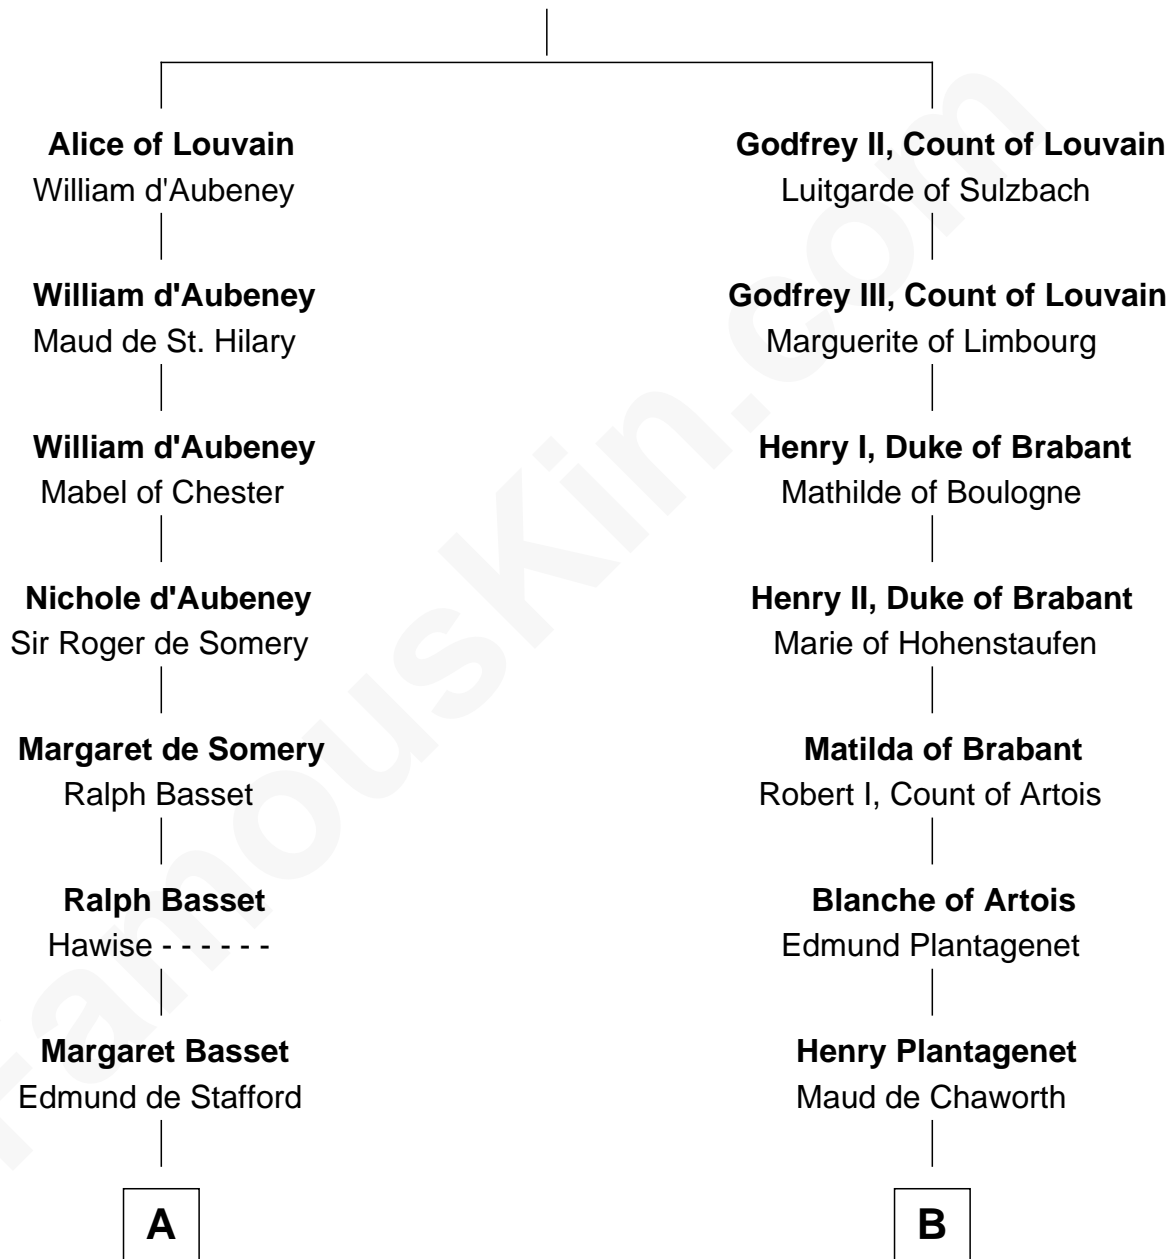

# FamousKin.com Relationship Chart of

**Jonathan Swift**

*Author of Gulliver's Travels*

19th cousin of

**Major John Pitcairn**

*British Commander at Battle of Lexington*

**Gottfried I, Count of Louvain**

Ide de Chiny

**C**

**Elizabeth Dryden**  
Rev. Thomas Swift

**Jonathan Swift**  
Abigail Erick

**Jonathan Swift**  
*Author of Gulliver's Travels*

**D**

**Mary Erskine**  
William Hamilton

**Katherine Hamilton**  
Rev. David Pitcairn

**Major John Pitcairn**  
*British Commander at Lexington*

FamousKin.com