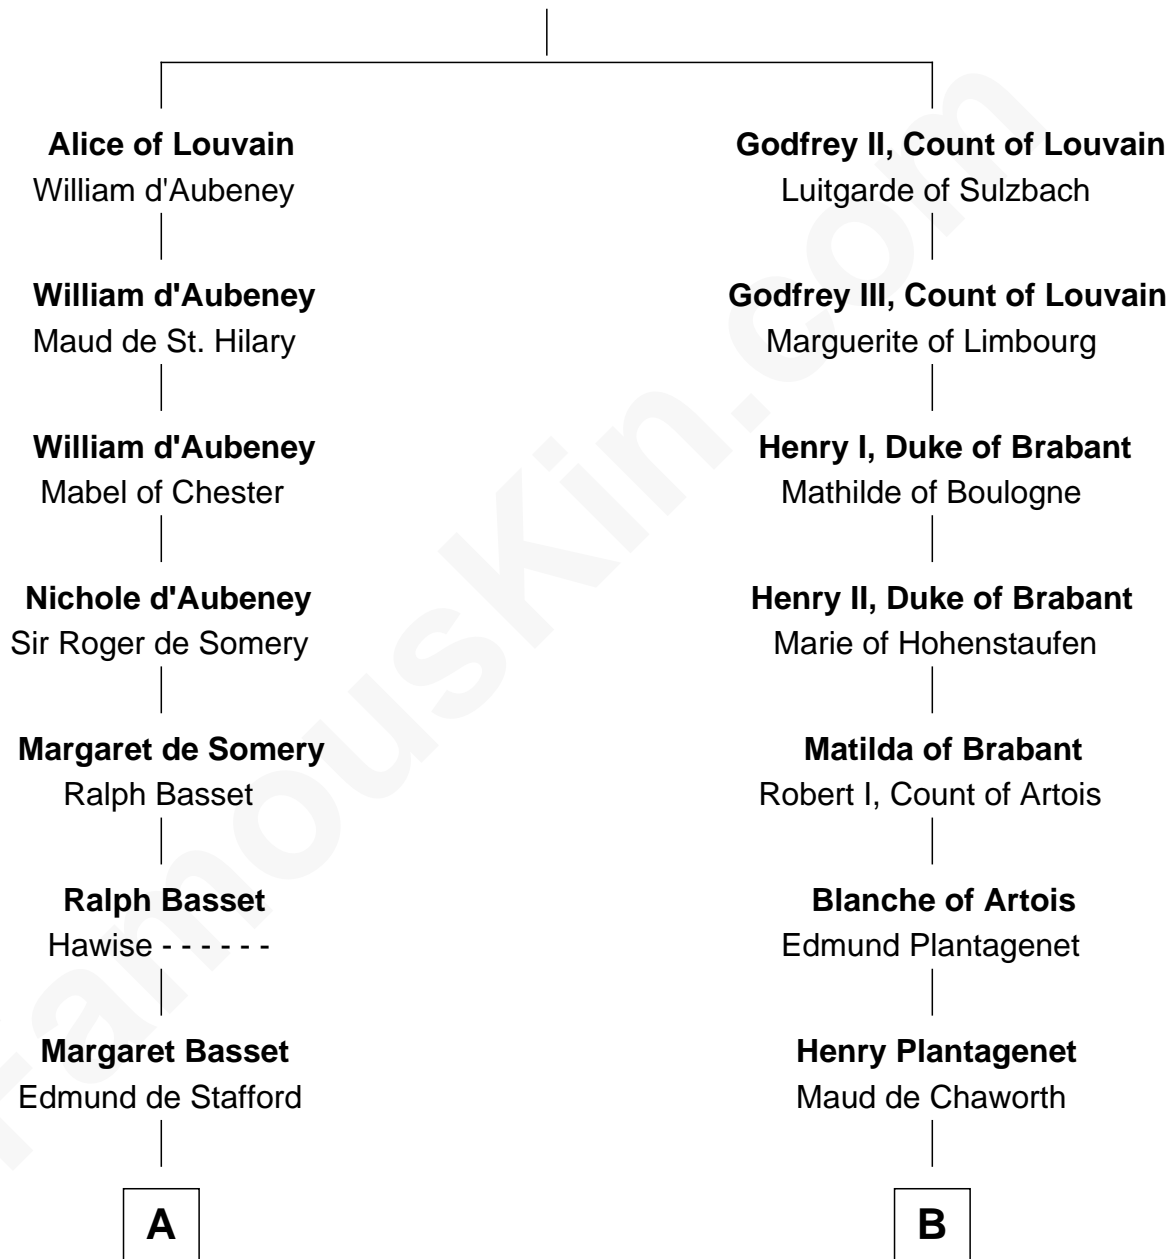

FamousKin.com Relationship Chart of

Jonathan Swift

Author of Gulliver's Travels

14th cousin 5 times removed of

Catherine Howard

5th Wife of King Henry VIII

Gottfried I, Count of Louvain

Ide de Chiny

C

Elizabeth Dryden
Rev. Thomas Swift

Jonathan Swift
Abigail Erick

Jonathan Swift
Author of Gulliver's Travels

FamousKin.com