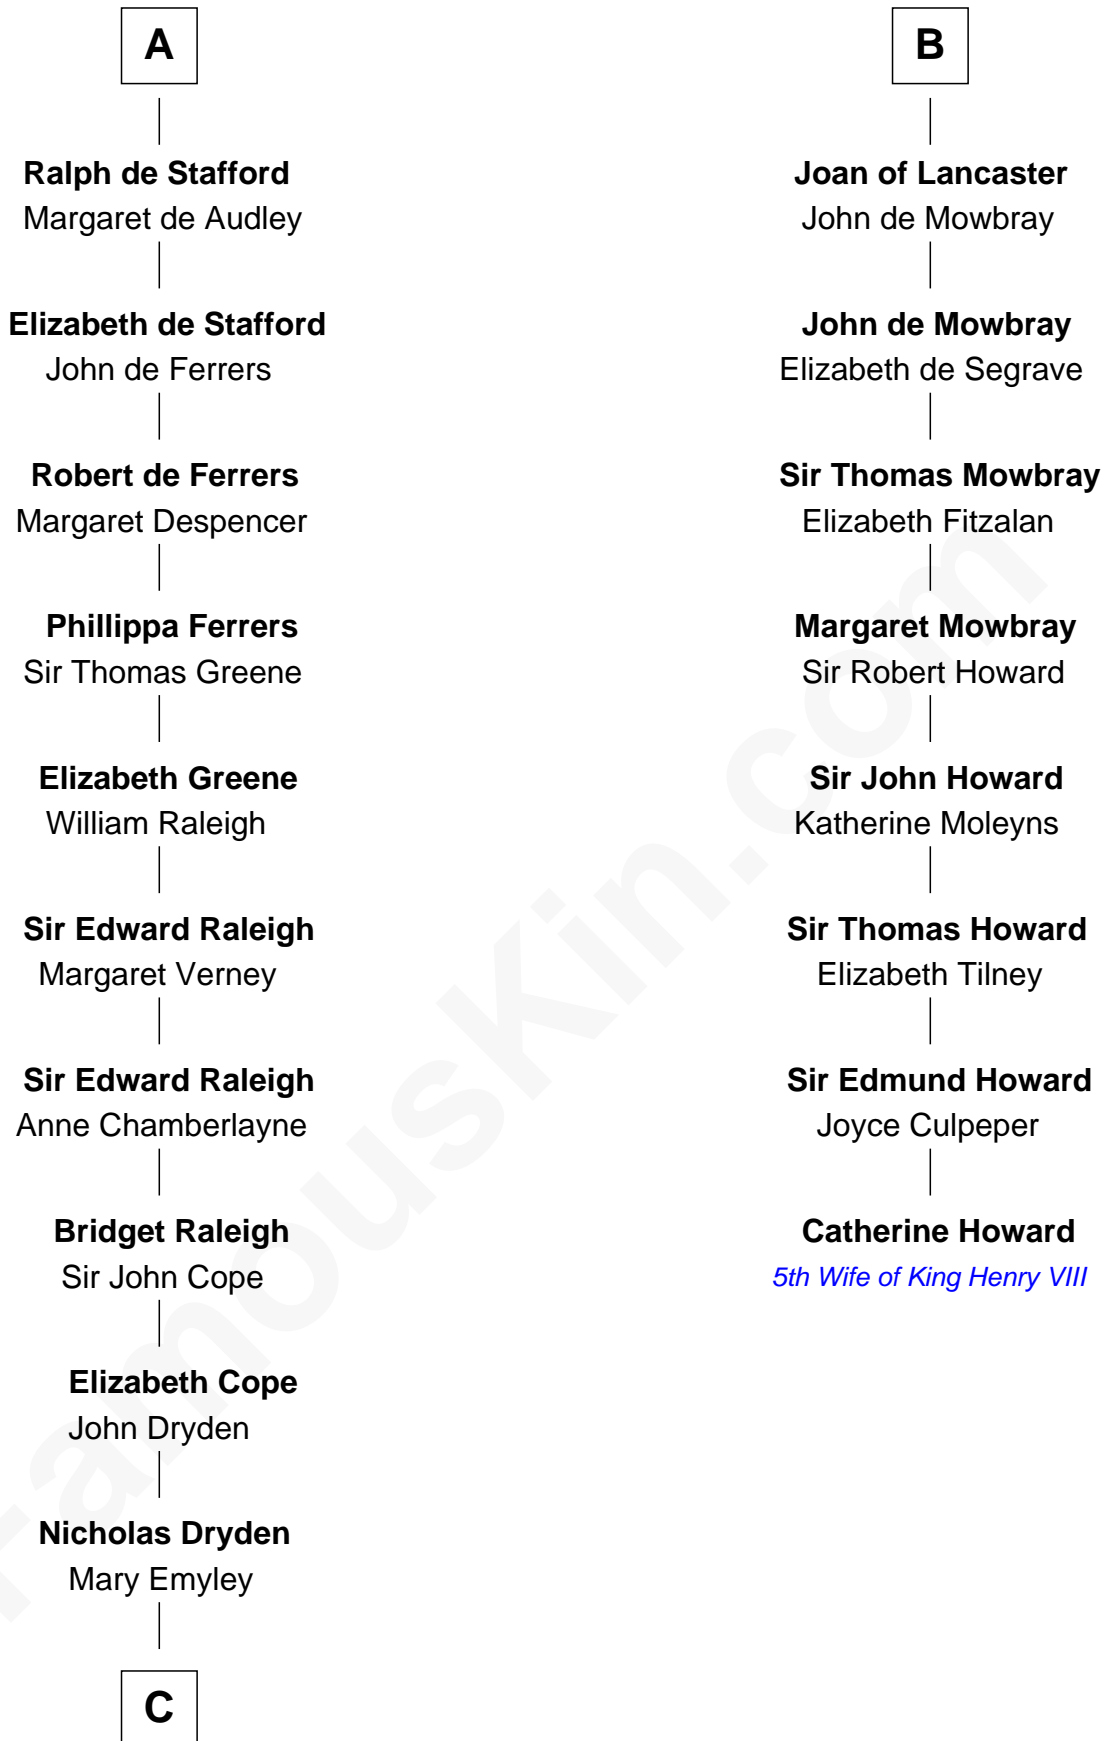

FamousKin.com Relationship Chart of

Jonathan Swift

Author of Gulliver's Travels

14th cousin 5 times removed of

Catherine Howard

5th Wife of King Henry VIII

Gottfried I, Count of Louvain

Ide de Chiny