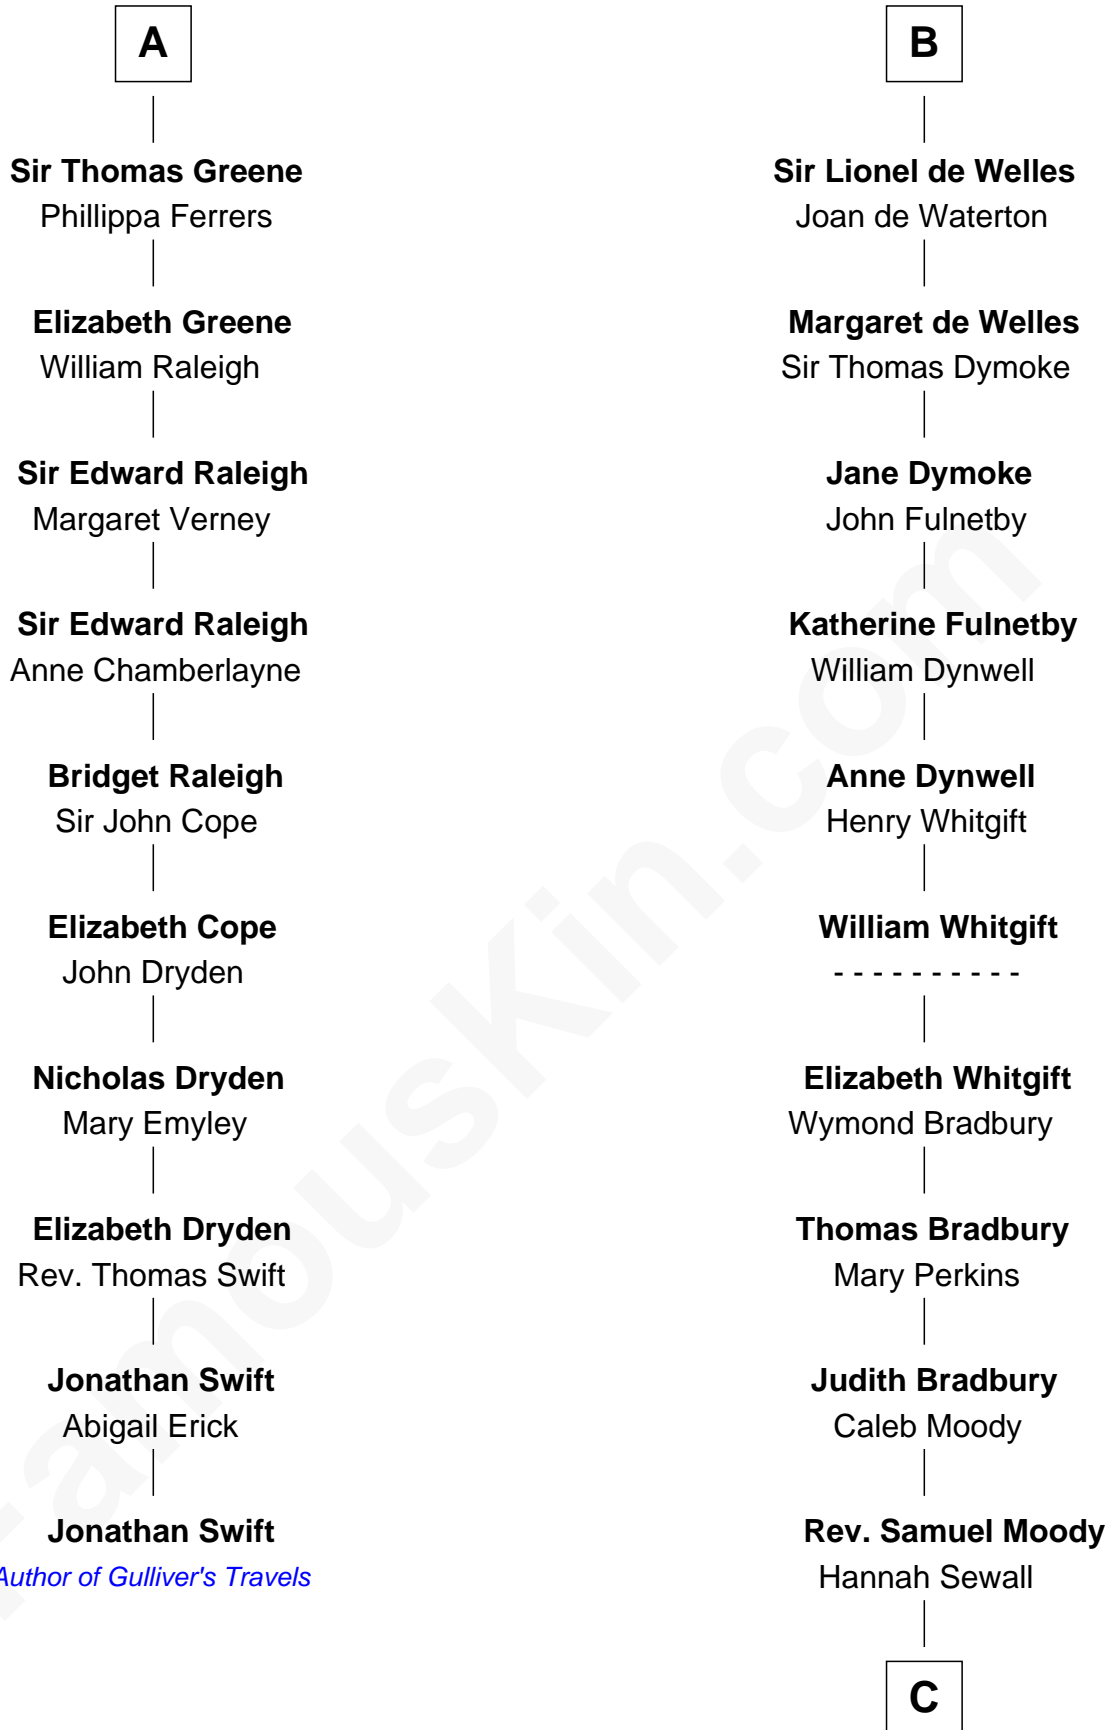

FamousKin.com Relationship Chart of

Jonathan Swift

Author of Gulliver's Travels

16th cousin 4 times removed of

Ralph Waldo Emerson

American Poet

Sir Humphrey de Bohun

Maud of Eu

Pernel le Boteler

Sir Gilbert Talbot

Sir Richard Talbot

Ankaret le Strange

Mary Talbot

Sir Thomas Greene

A

Alice de Bohun

Roger V de Toeni

Ralph VII de Toeni

Mary - - - - -

Alice de Toeni

Guy de Beauchamp

Sir Thomas de Beauchamp

Katherine de Mortimer

Maud de Beauchamp

Sir Roger de Clifford

Katherine de Clifford

Sir Ralph de Greystoke

Maud de Greystoke

Eudo de Welles

B

C

—
Mary Moody