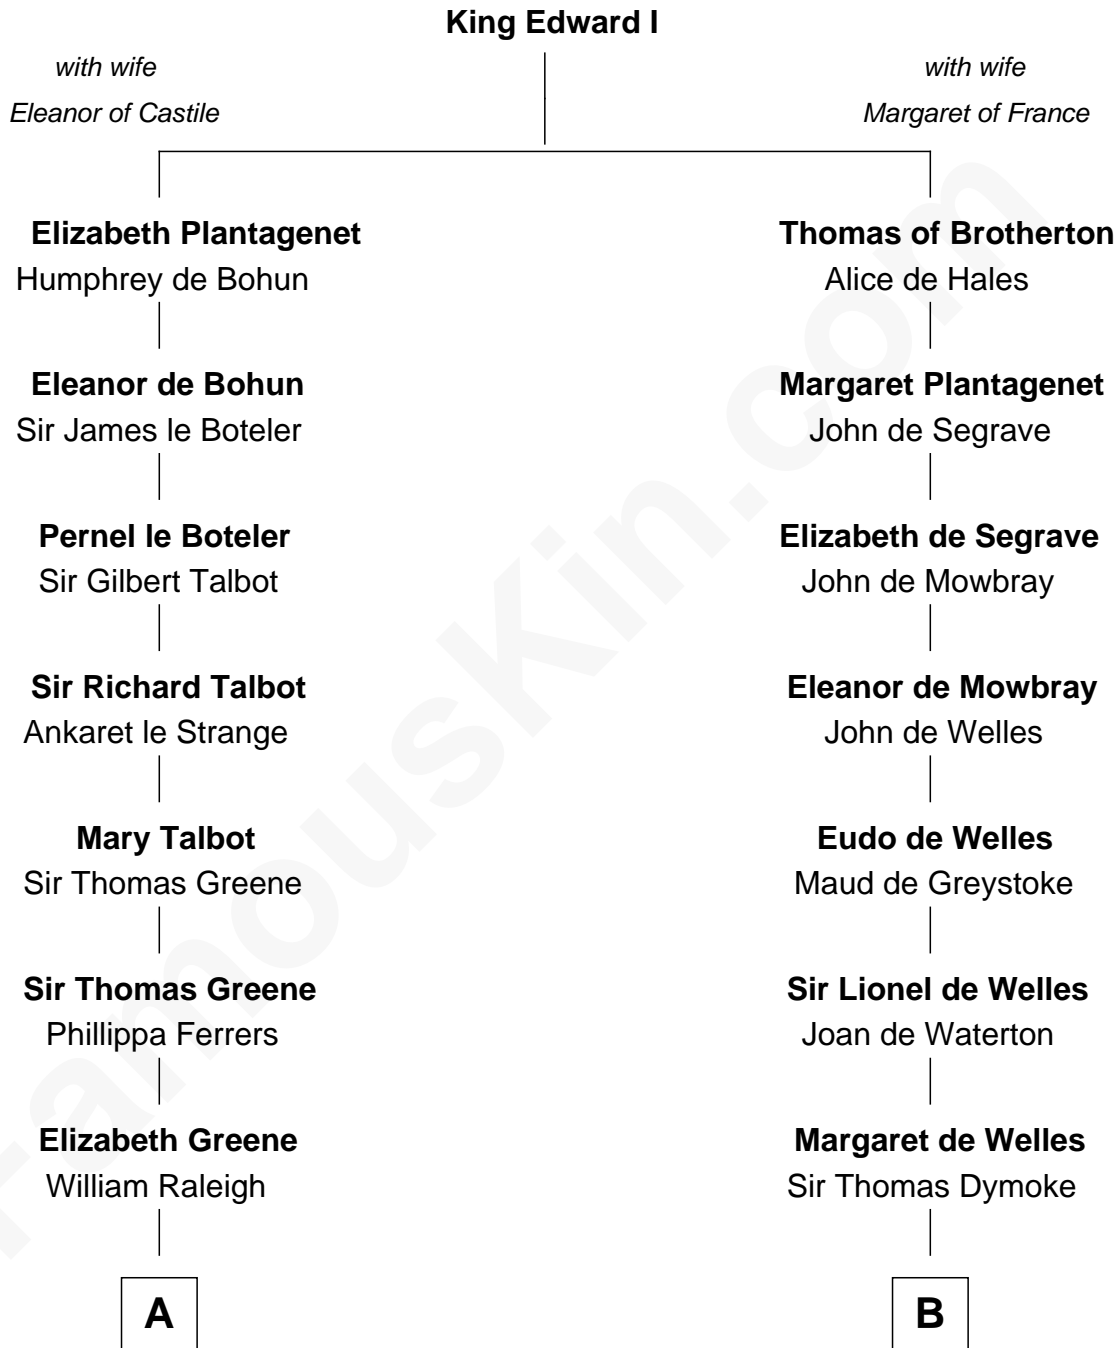

# FamousKin.com Relationship Chart of

**Jonathan Swift**

*Author of Gulliver's Travels*

14th cousin 4 times removed of

**Ralph Waldo Emerson**

*American Poet*

**C**

Rev. William Emerson

Ruth Haskins

Ralph Waldo Emerson

*American Poet*

FamousKin.com