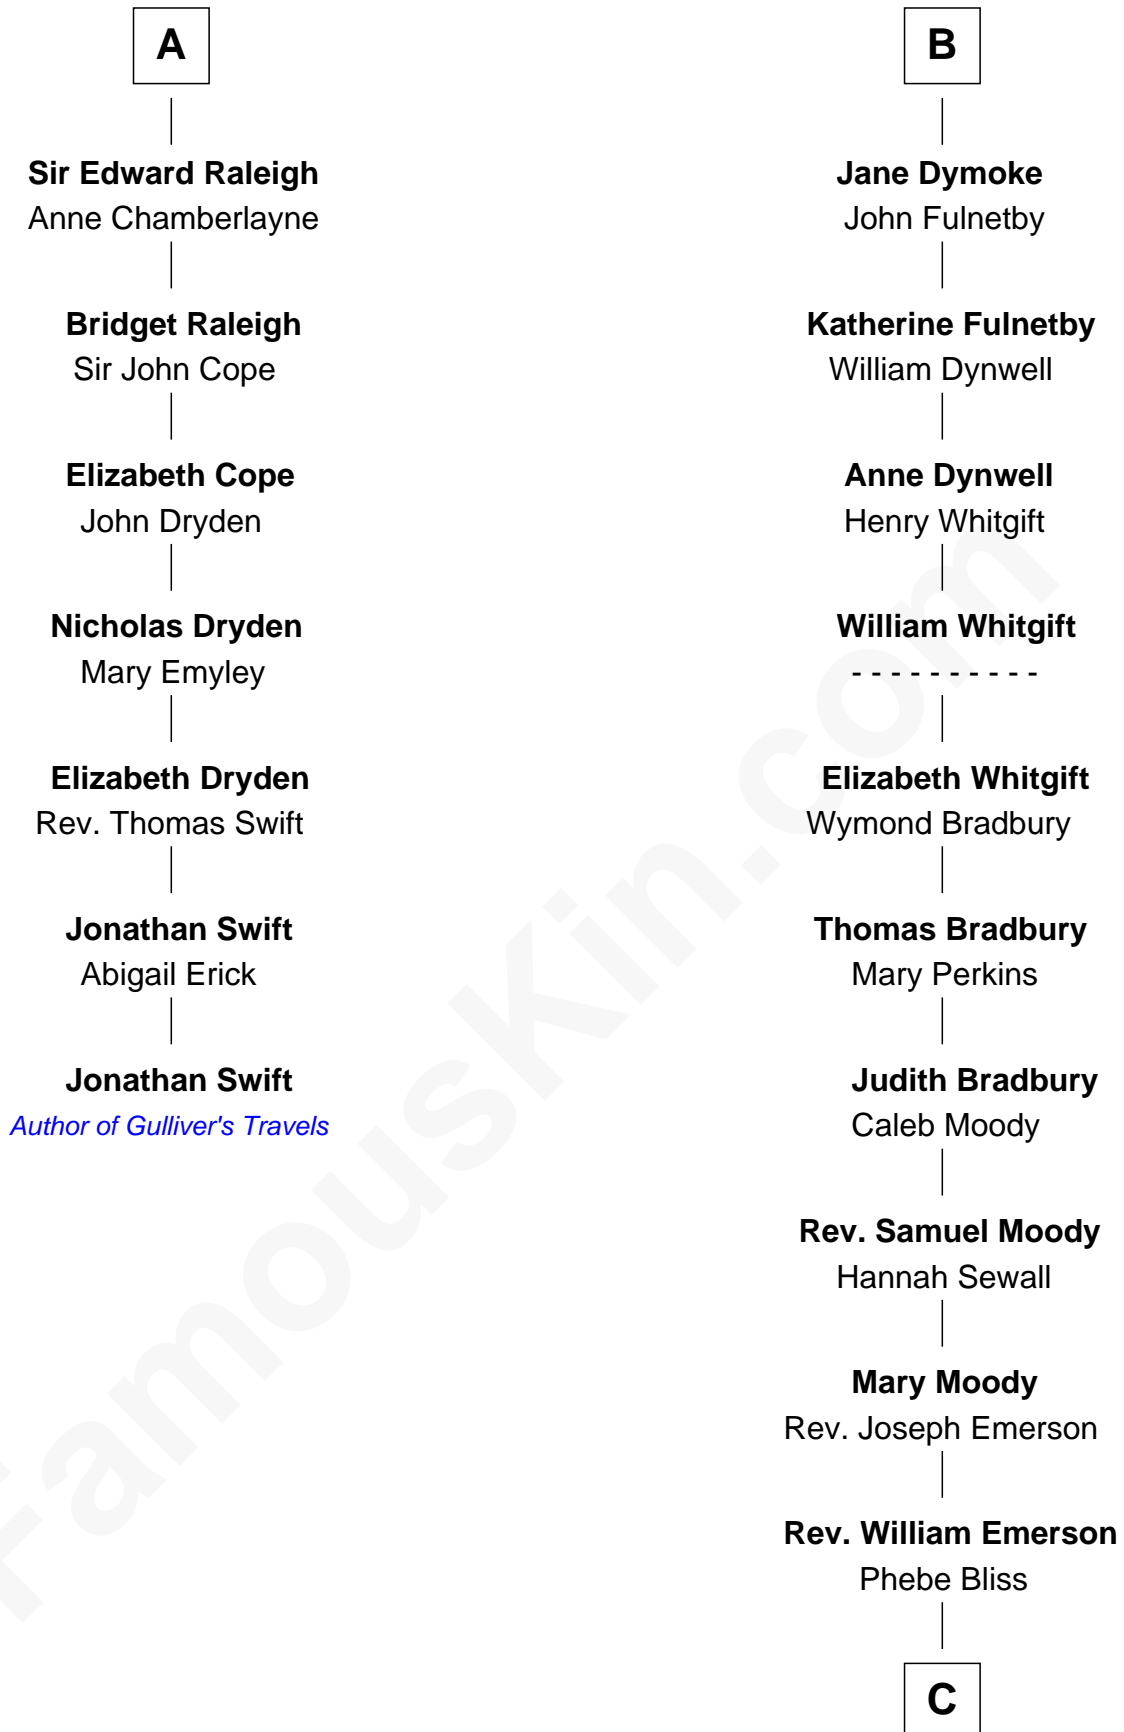

FamousKin.com Relationship Chart of

Jonathan Swift

Author of Gulliver's Travels

13th cousin 5 times removed of

Ralph Waldo Emerson

American Poet

C

Rev. William Emerson

Ruth Haskins

Ralph Waldo Emerson

American Poet

FamousKin.com