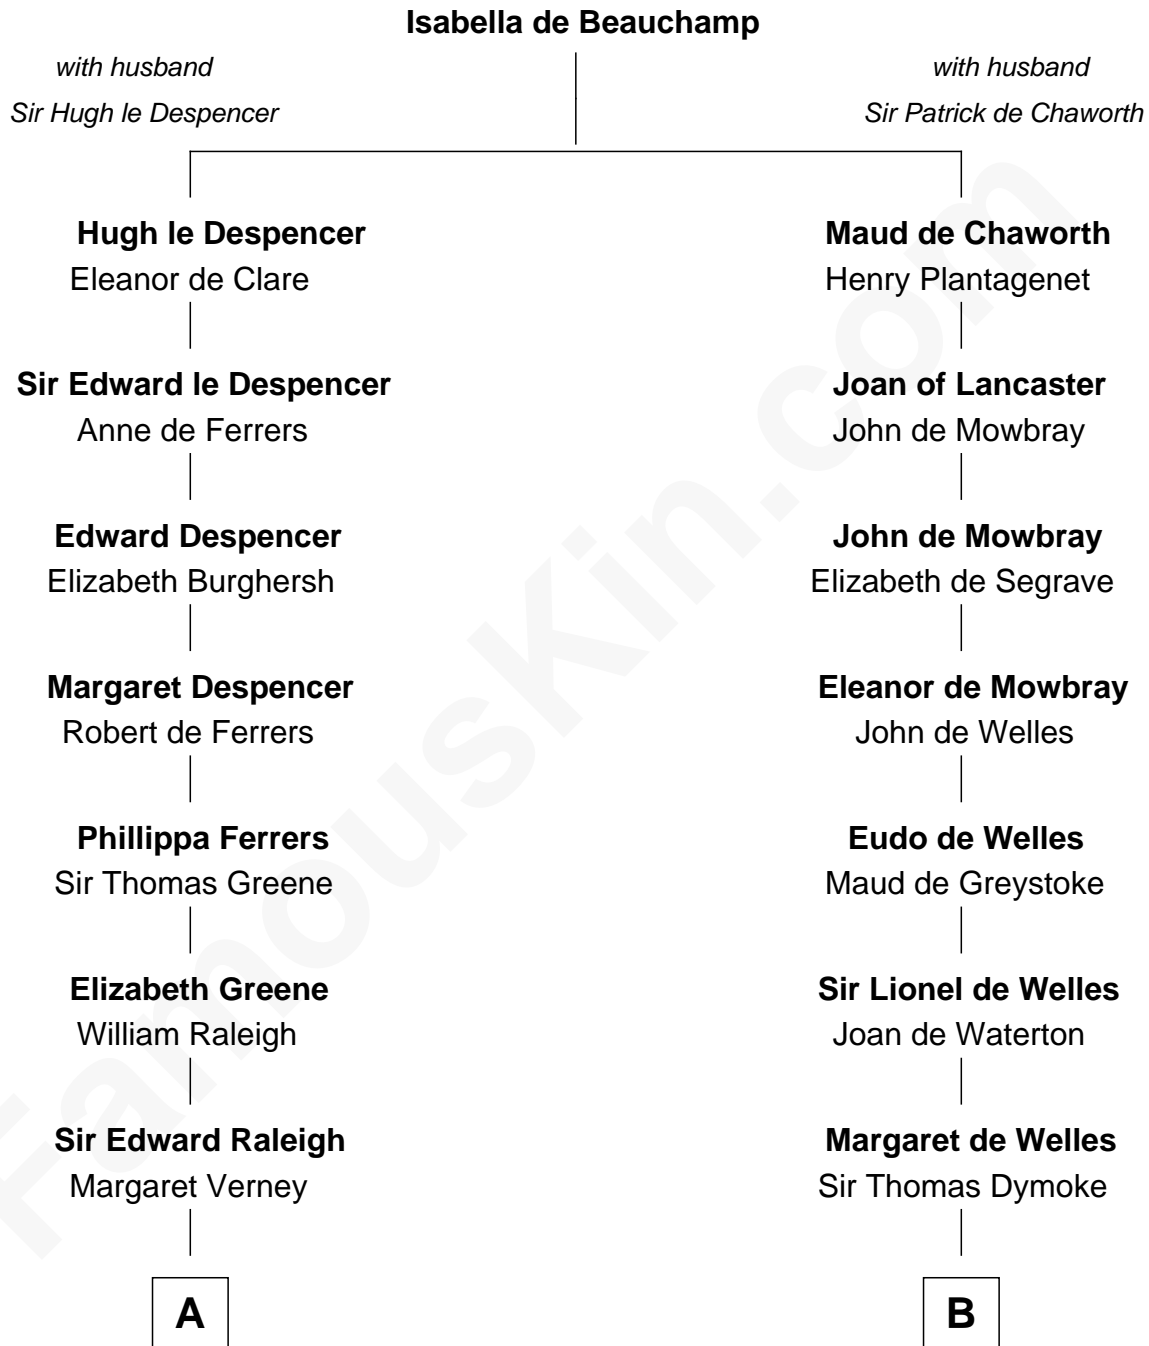

FamousKin.com Relationship Chart of

Jonathan Swift

Author of Gulliver's Travels

13th cousin 5 times removed of

Ralph Waldo Emerson

American Poet

C

Rev. William Emerson

Ruth Haskins

Ralph Waldo Emerson

American Poet

FamousKin.com