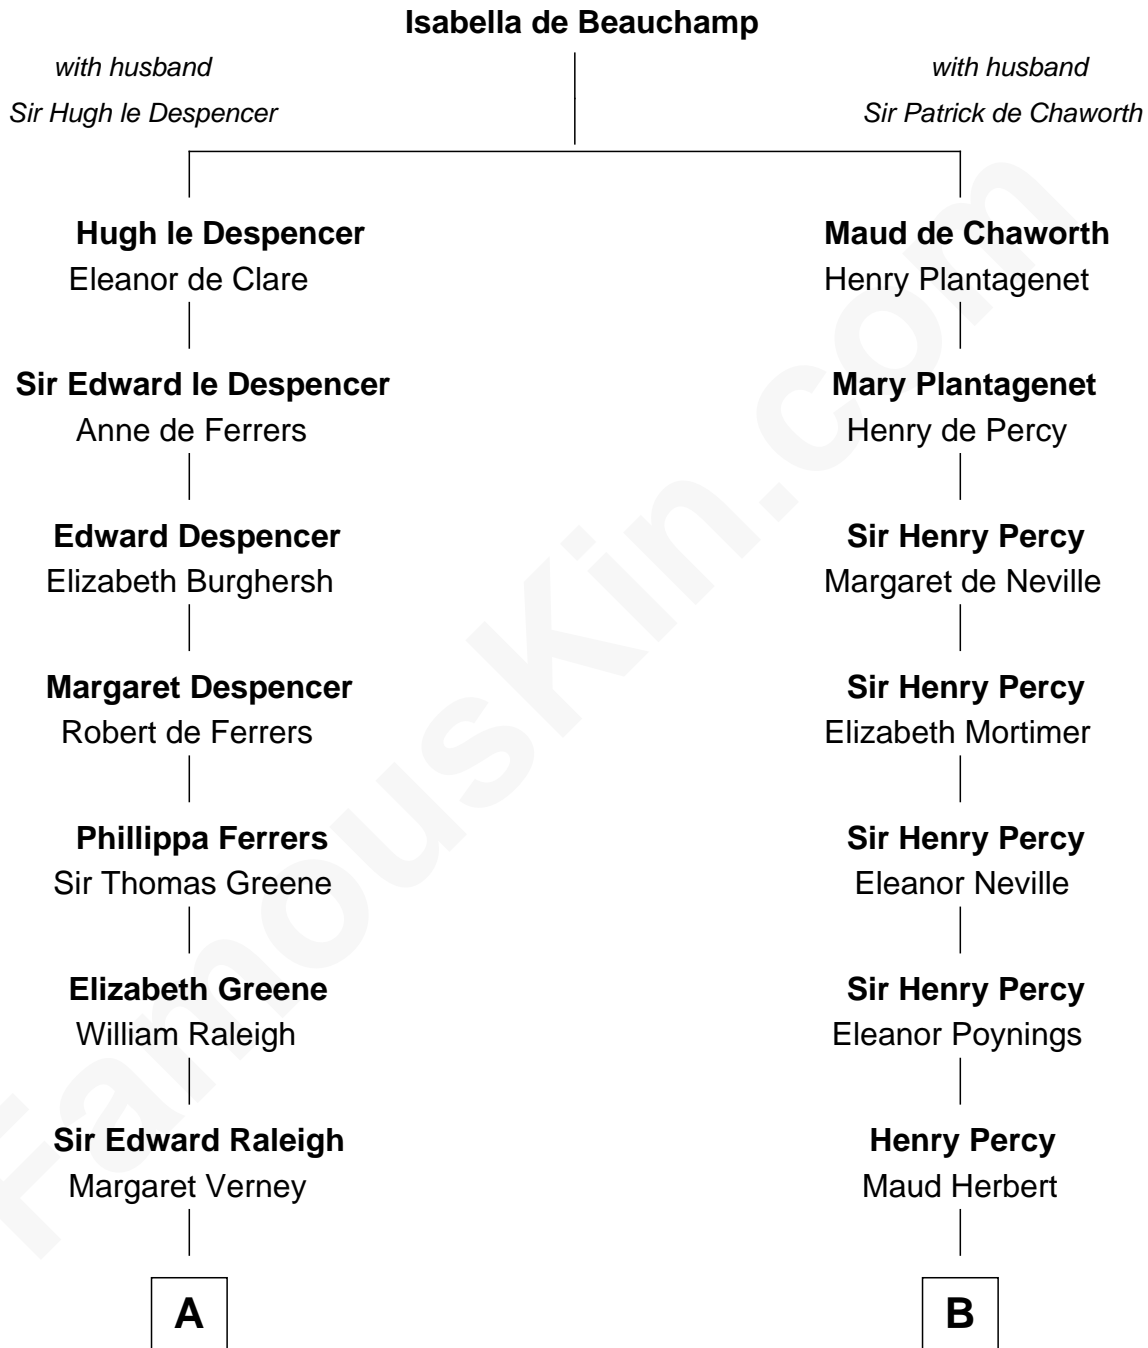

FamousKin.com Relationship Chart of

Jonathan Swift

Author of Gulliver's Travels

13th cousin 8 times removed of

Admiral Richard Byrd

Polar Explorer

C

Thomas Taylor Byrd

Mary Armistead

Richard Evelyn Byrd

Anne Harrison

Col. William Byrd

Jane Meriwether Rivers

Richard Evelyn Byrd

Eleanor Bolling Flood

Admiral Richard Byrd

Polar Explorer