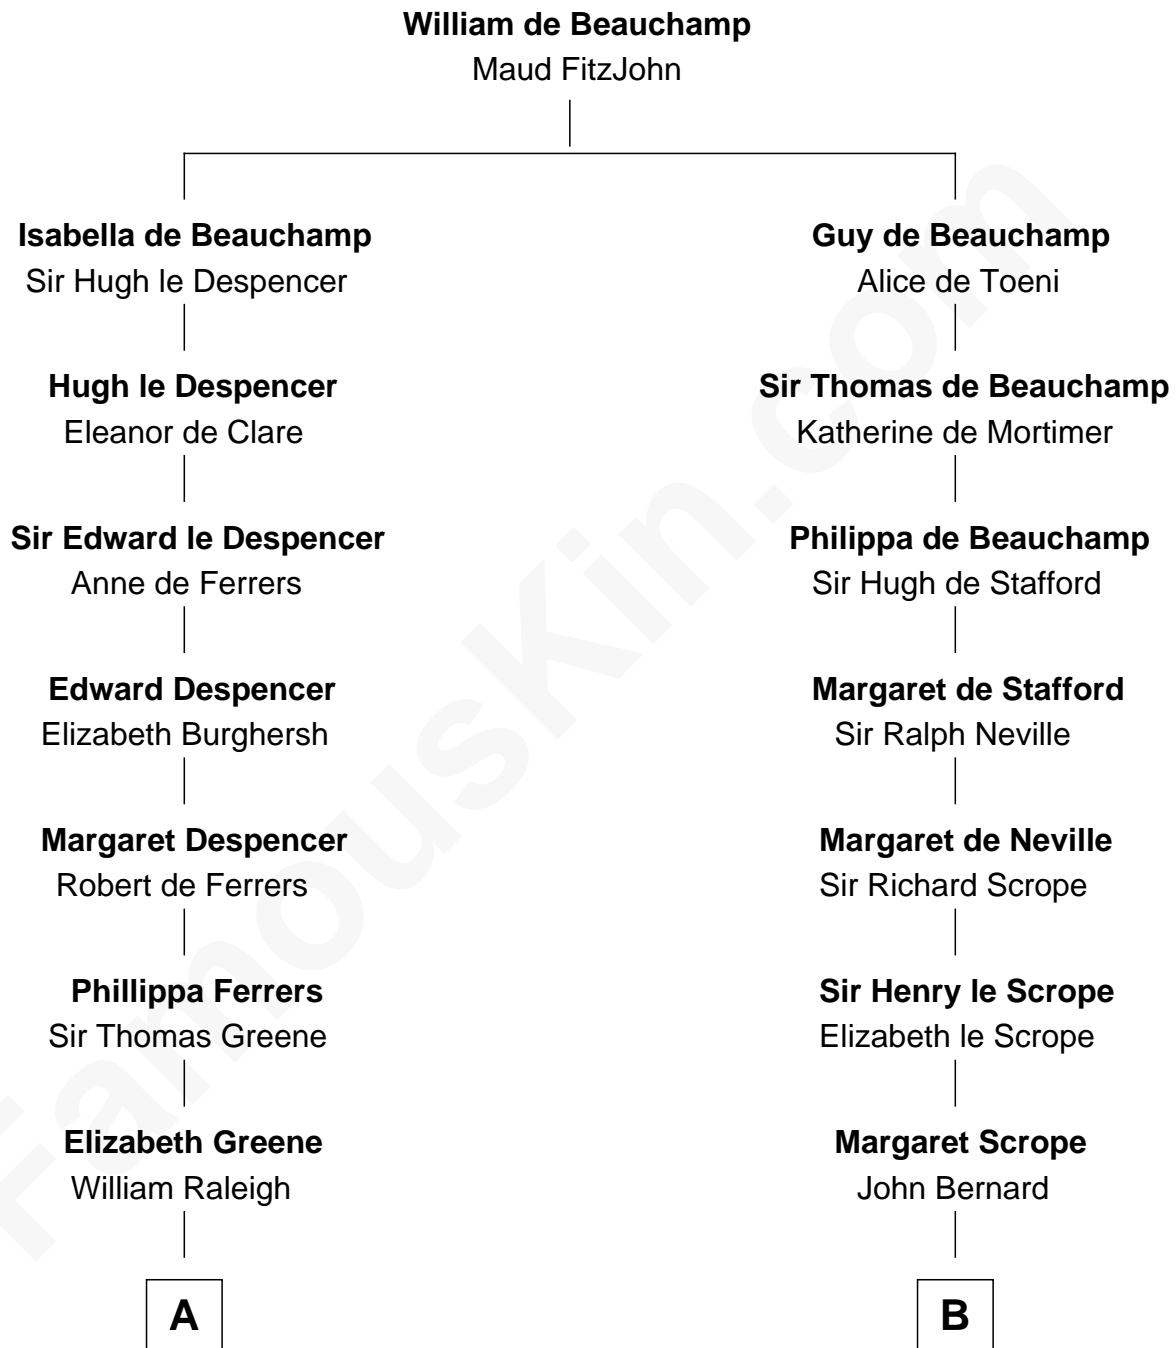

# FamousKin.com Relationship Chart of

**Jonathan Swift**

*Author of Gulliver's Travels*

14th cousin 5 times removed of

**Admiral Richard Byrd**

*Polar Explorer*

C

**Col. William Byrd**  
Jane Meriwether Rivers

**Richard Evelyn Byrd**  
Eleanor Bolling Flood

**Admiral Richard Byrd**  
*Polar Explorer*

FamousKin.com