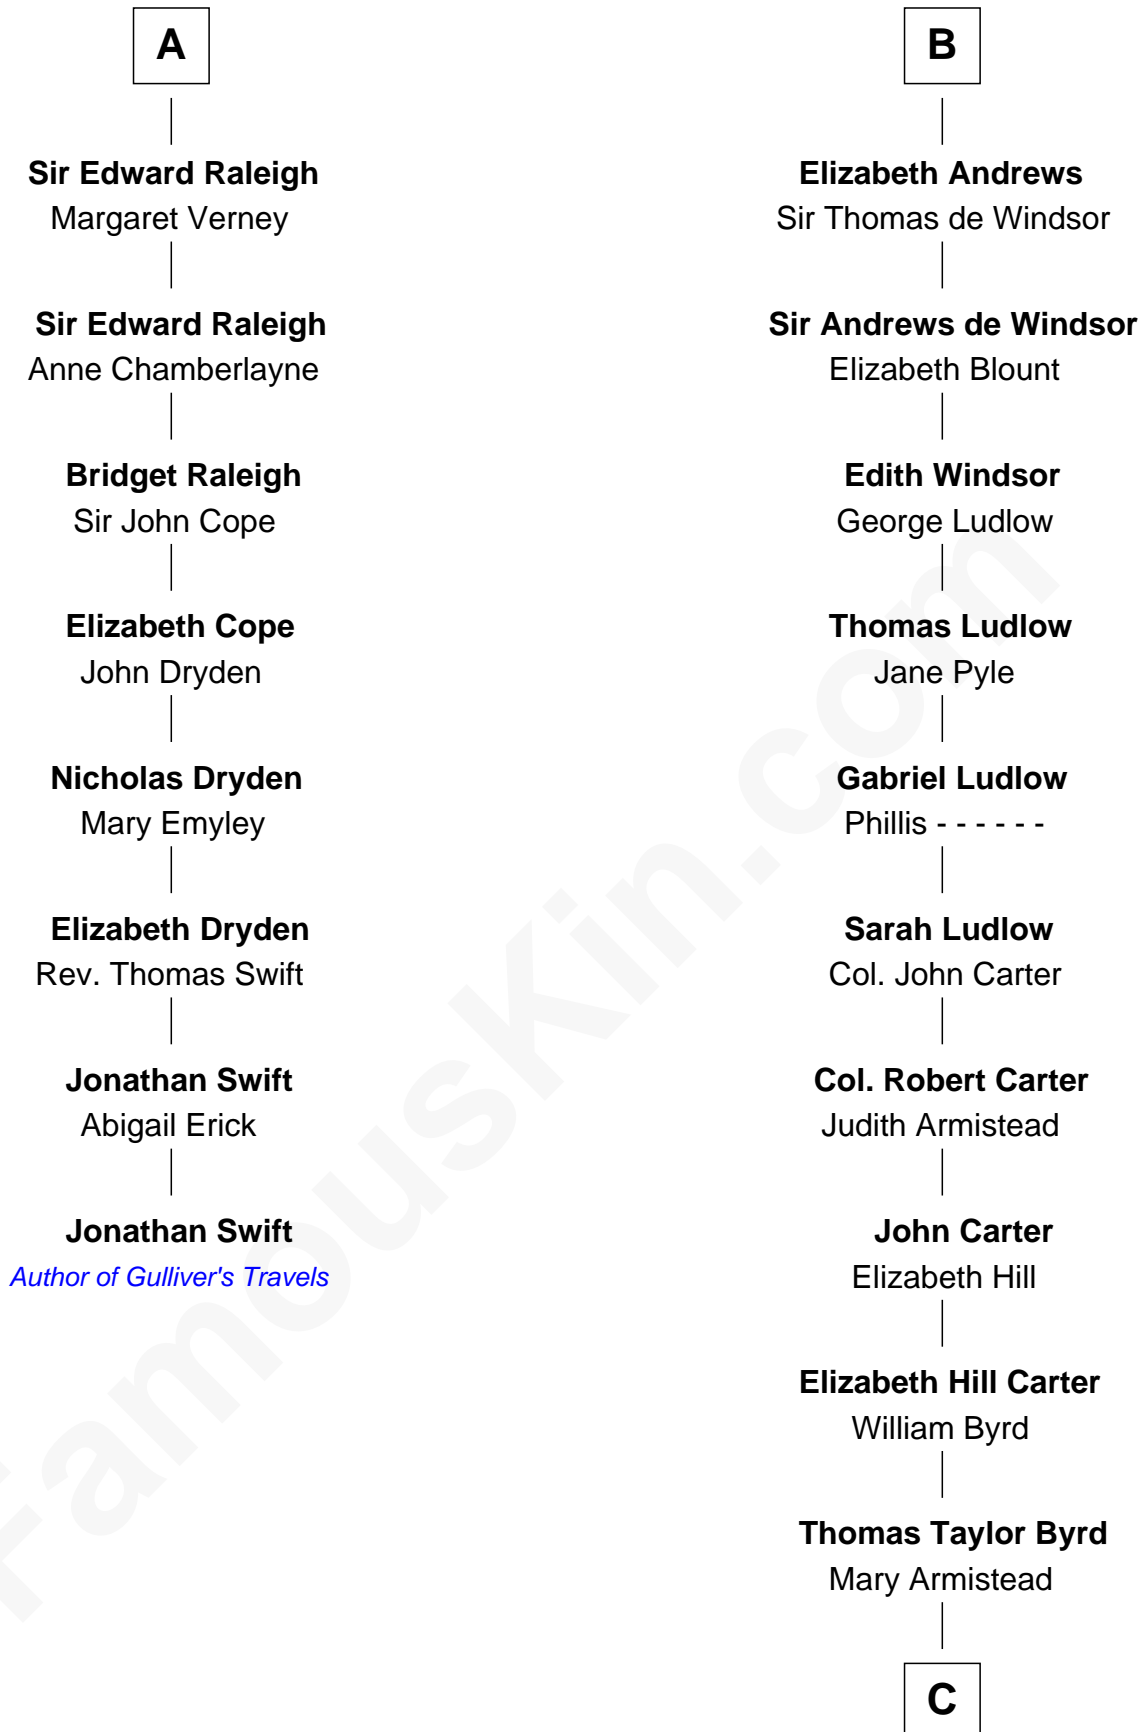

# FamousKin.com Relationship Chart of

**Jonathan Swift**

*Author of Gulliver's Travels*

14th cousin 6 times removed of

**Admiral Richard Byrd**

*Polar Explorer*

**Sir Hugh le Despencer**

Aveline Basset

**Margaret Despencer**

Robert de Ferrers

**Phillippa Ferrers**

Sir Thomas Greene

**Elizabeth Greene**

William Raleigh

**A**

**Eleanor le Despencer**

Sir Hugh de Courtenay

**Sir Hugh de Courtenay**

Agnes de St. John

**Sir Hugh de Courtenay**

Margaret de Bohun

**Elizabeth de Courtenay**

Sir Andrew Luttrell

**Sir Hugh Luttrell**

Catherine de Beaumont

**Elizabeth Luttrell**

John Stratton

**Elizabeth Stratton**

John Andrews

**B**

**C**

Richard Evelyn Byrd