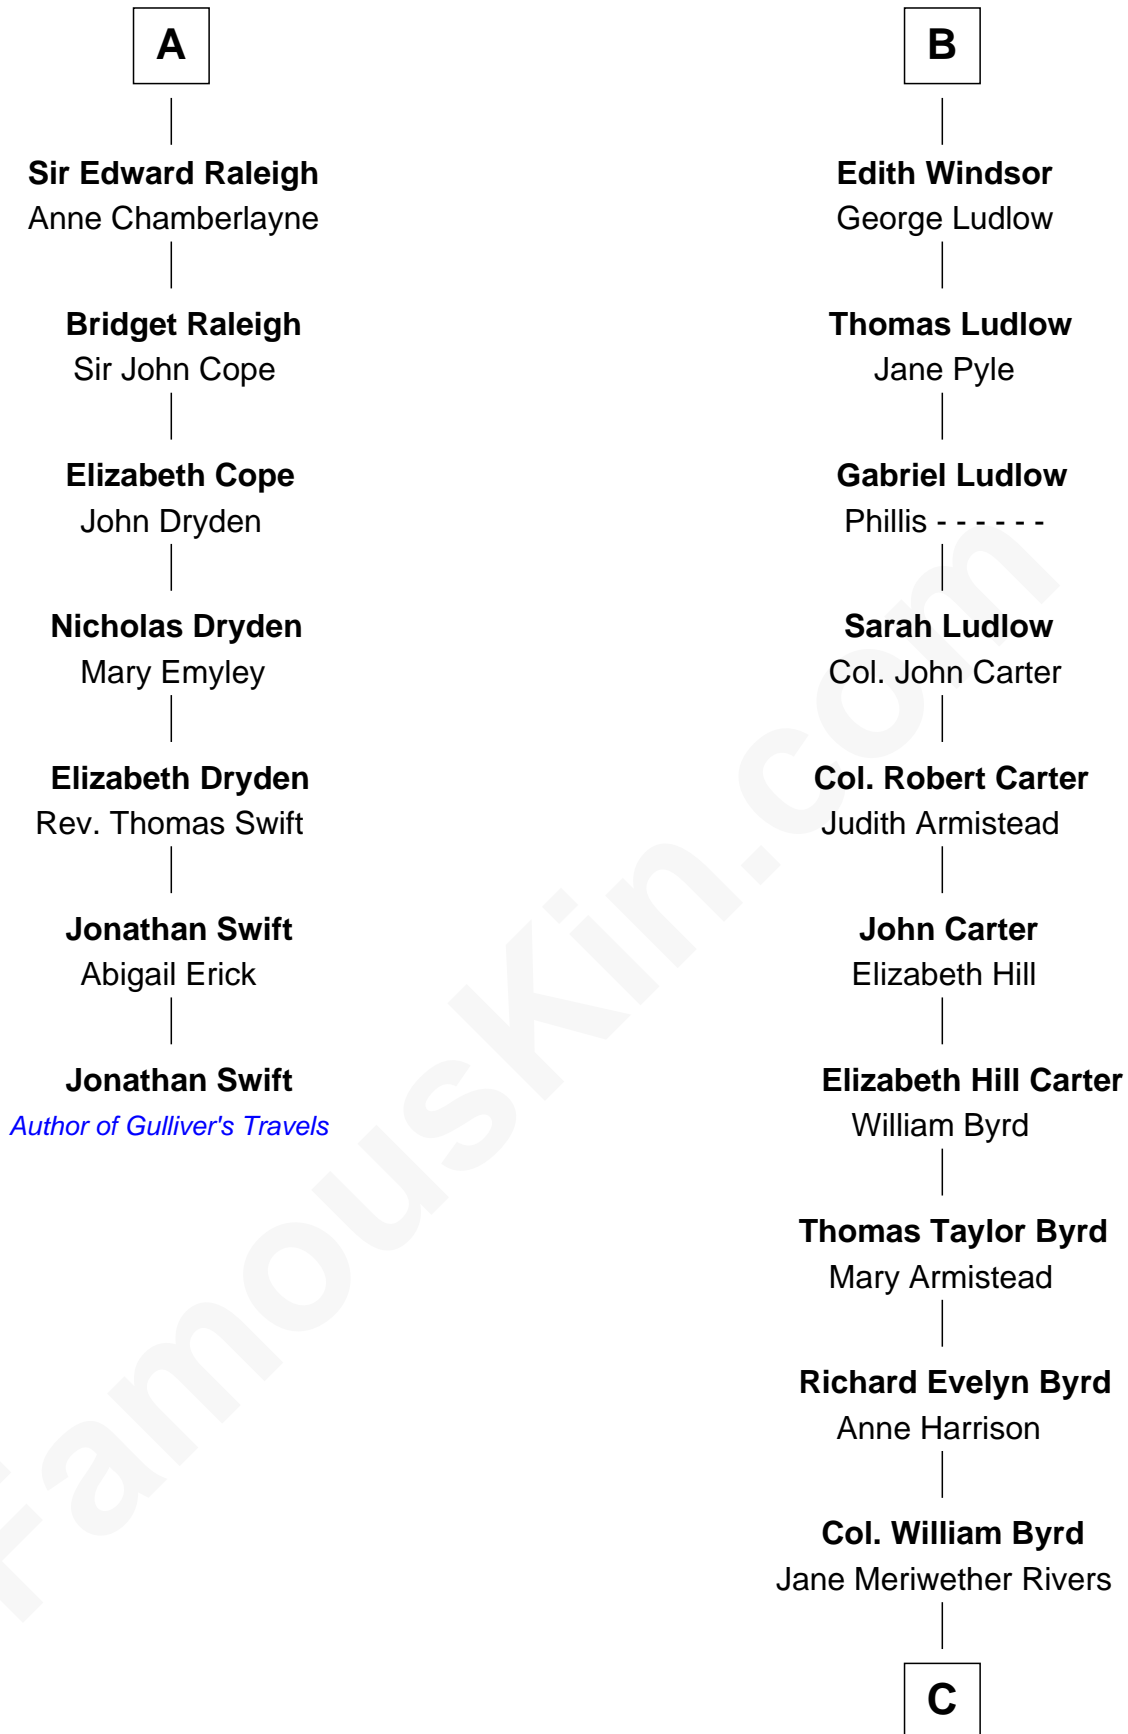

FamousKin.com Relationship Chart of

Jonathan Swift

Author of Gulliver's Travels

13th cousin 5 times removed of

Admiral Richard Byrd

Polar Explorer

Humphrey de Bohun

Elizabeth Plantagenet

Eleanor de Bohun

Sir James le Boteler

Pernel le Boteler

Sir Gilbert Talbot

Sir Richard Talbot

Ankaret le Strange

Mary Talbot

Sir Thomas Greene

John Andrews

Elizabeth Andrews

Sir Thomas de Windsor

Sir Andrews de Windsor

Elizabeth Blount

B

C

Richard Evelyn Byrd
Eleanor Bolling Flood

Admiral Richard Byrd
Polar Explorer

FamousKin.com