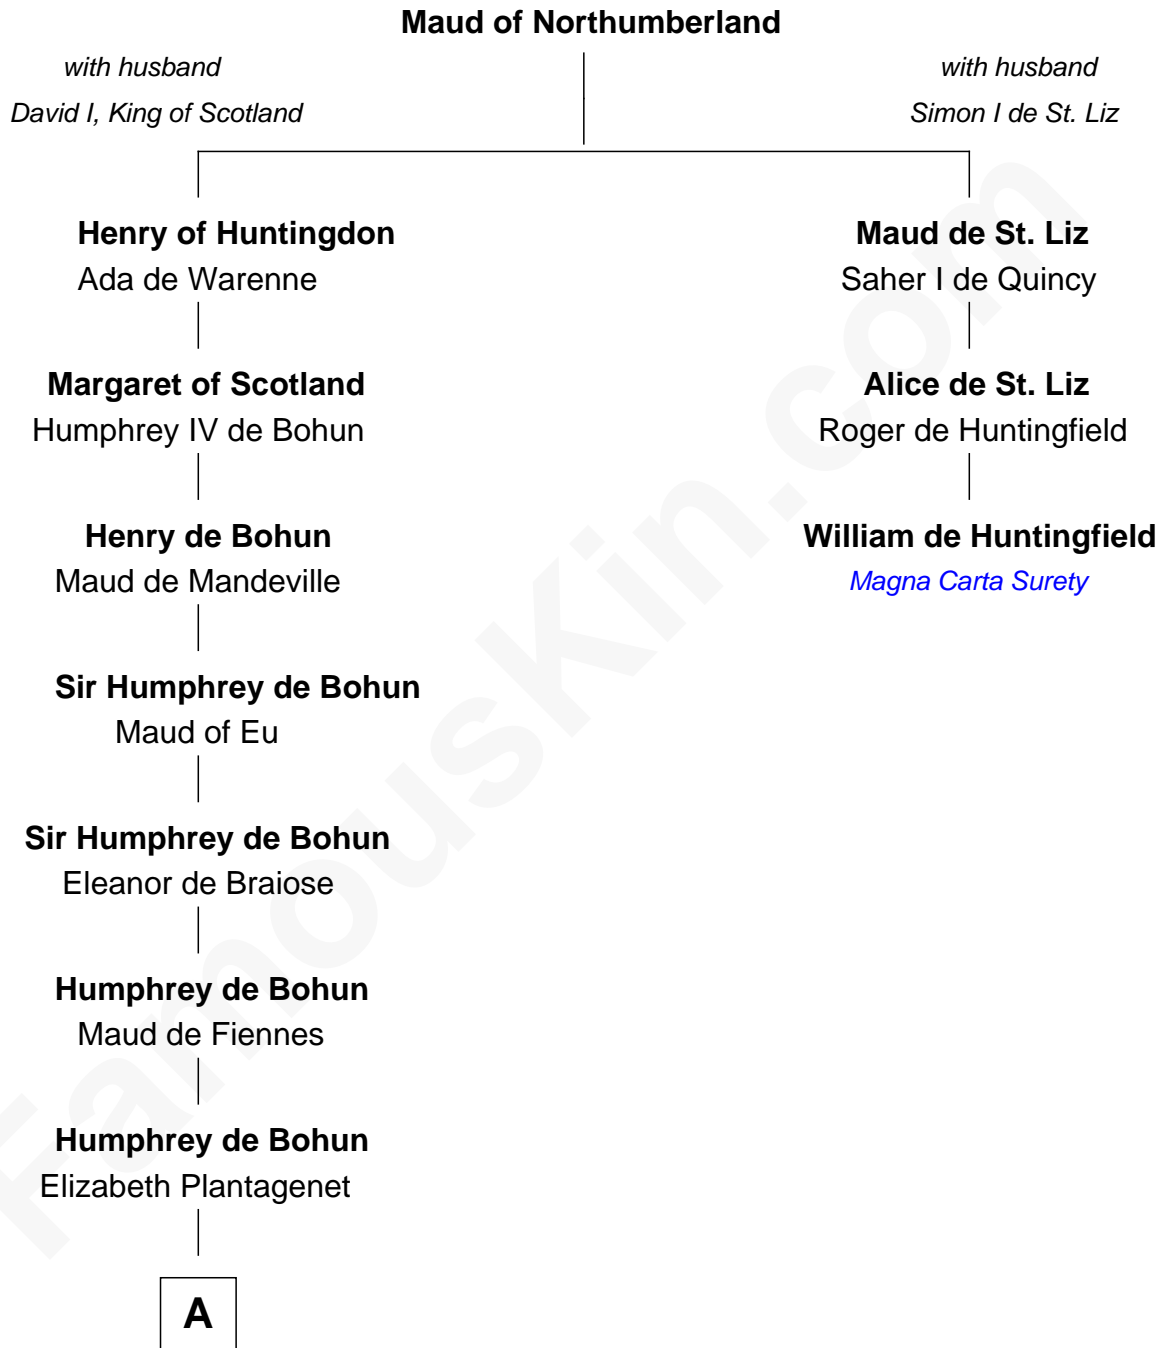

FamousKin.com Relationship Chart of

Jonathan Swift

Author of Gulliver's Travels

2nd cousin 18 times removed of

William de Huntingfield

Magna Carta Surety

A

Eleanor de Bohun
Sir James le Boteler

Pernel le Boteler
Sir Gilbert Talbot

Sir Richard Talbot
Ankaret le Strange

Mary Talbot
Sir Thomas Greene

Sir Thomas Greene
Phillippa Ferrers

Elizabeth Greene
William Raleigh

Sir Edward Raleigh
Margaret Verney