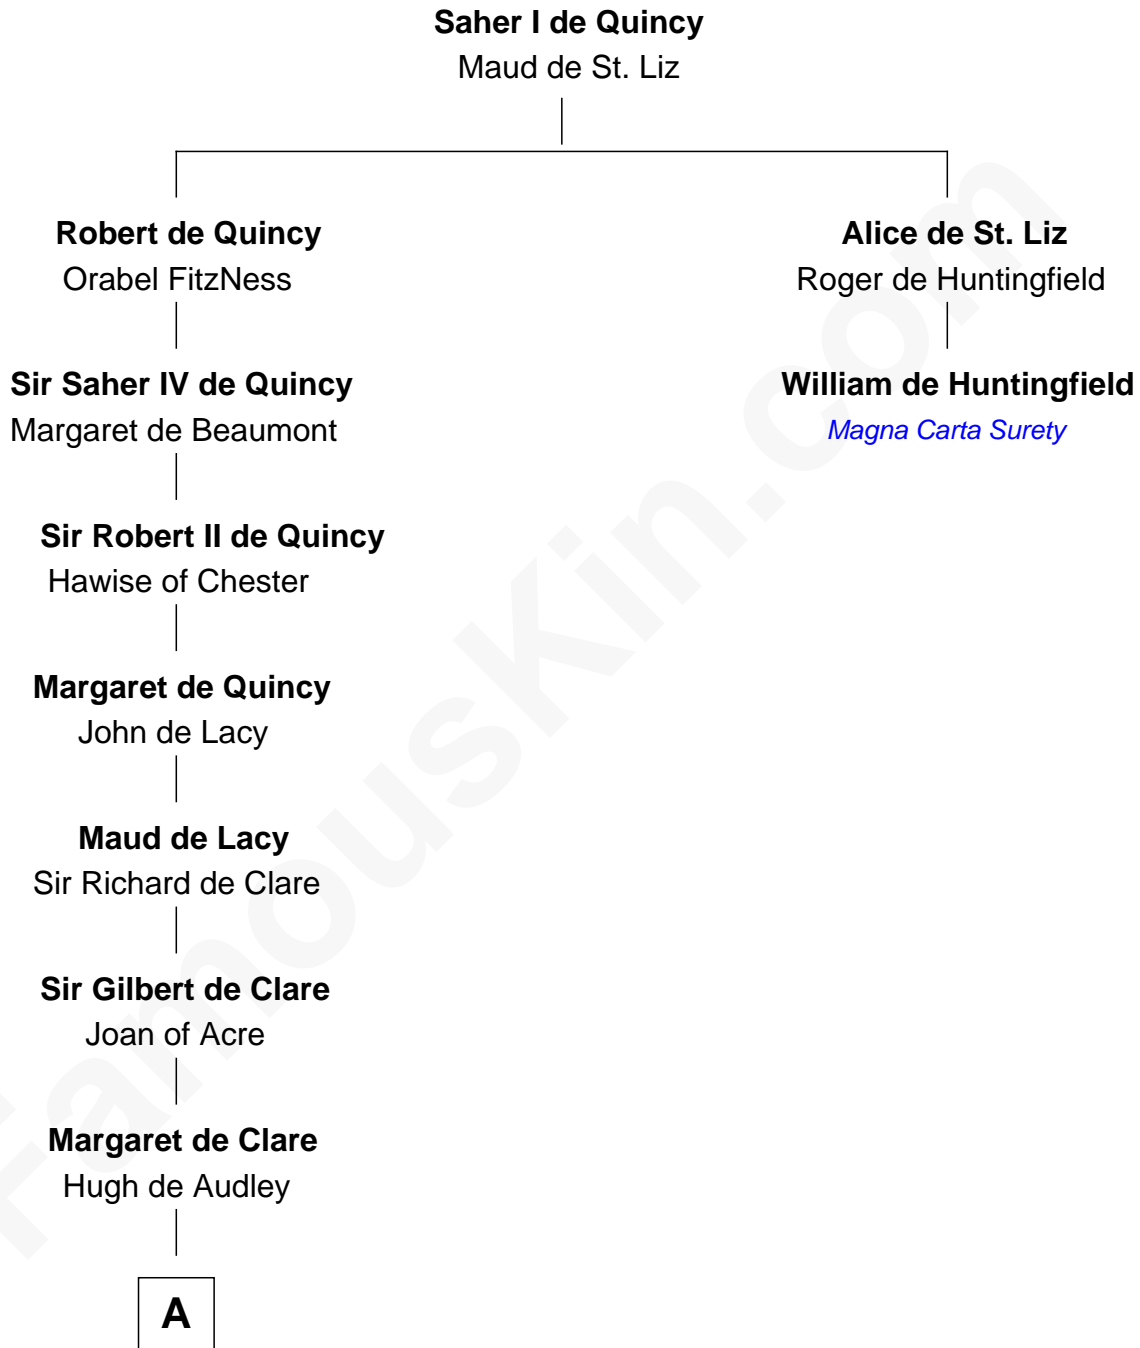

FamousKin.com Relationship Chart of

Jonathan Swift

Author of Gulliver's Travels

1st cousin 18 times removed of

William de Huntingfield

Magna Carta Surety

B

—
Elizabeth Dryden
Rev. Thomas Swift

—
Jonathan Swift
Abigail Erick

—
Jonathan Swift
Author of Gulliver's Travels

FamousKin.com