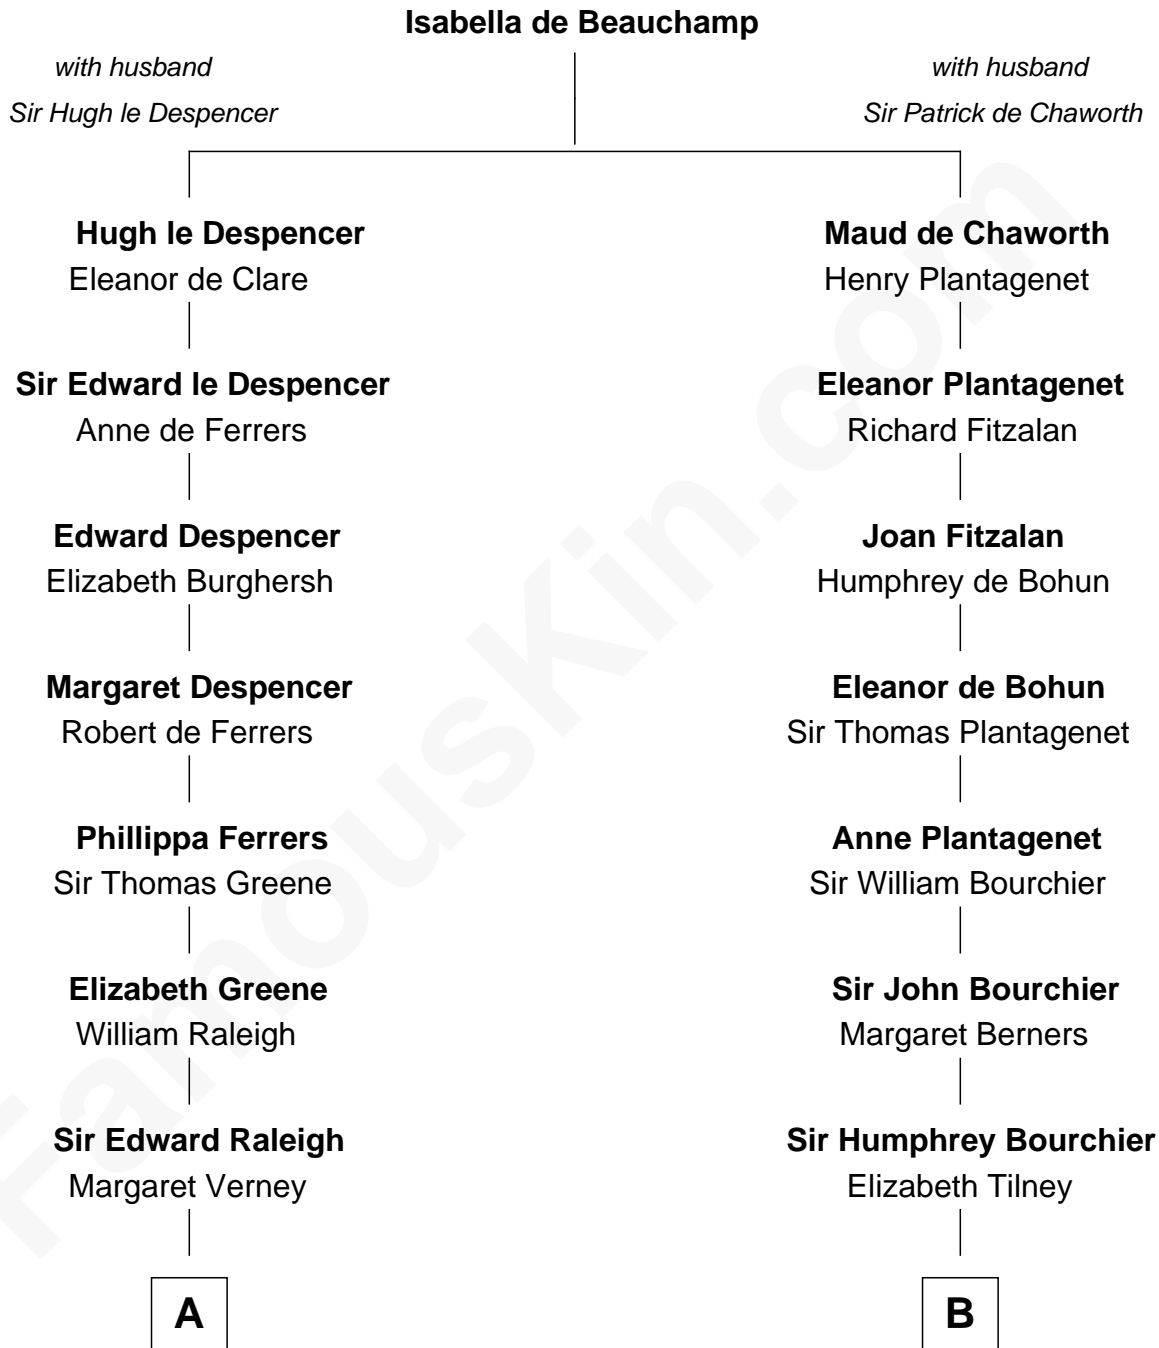

FamousKin.com

Relationship Chart of

Jonathan Swift

Author of Gulliver's Travels

13th cousin 3 times removed of

Robert Treat Paine

Signer of the Declaration of Independence

A

Sir Edward Raleigh
Anne Chamberlayne

Bridget Raleigh
Sir John Cope

Elizabeth Cope
John Dryden

Nicholas Dryden
Mary Emyley

Elizabeth Dryden
Rev. Thomas Swift

Jonathan Swift
Abigail Erick

Jonathan Swift
Author of Gulliver's Travels