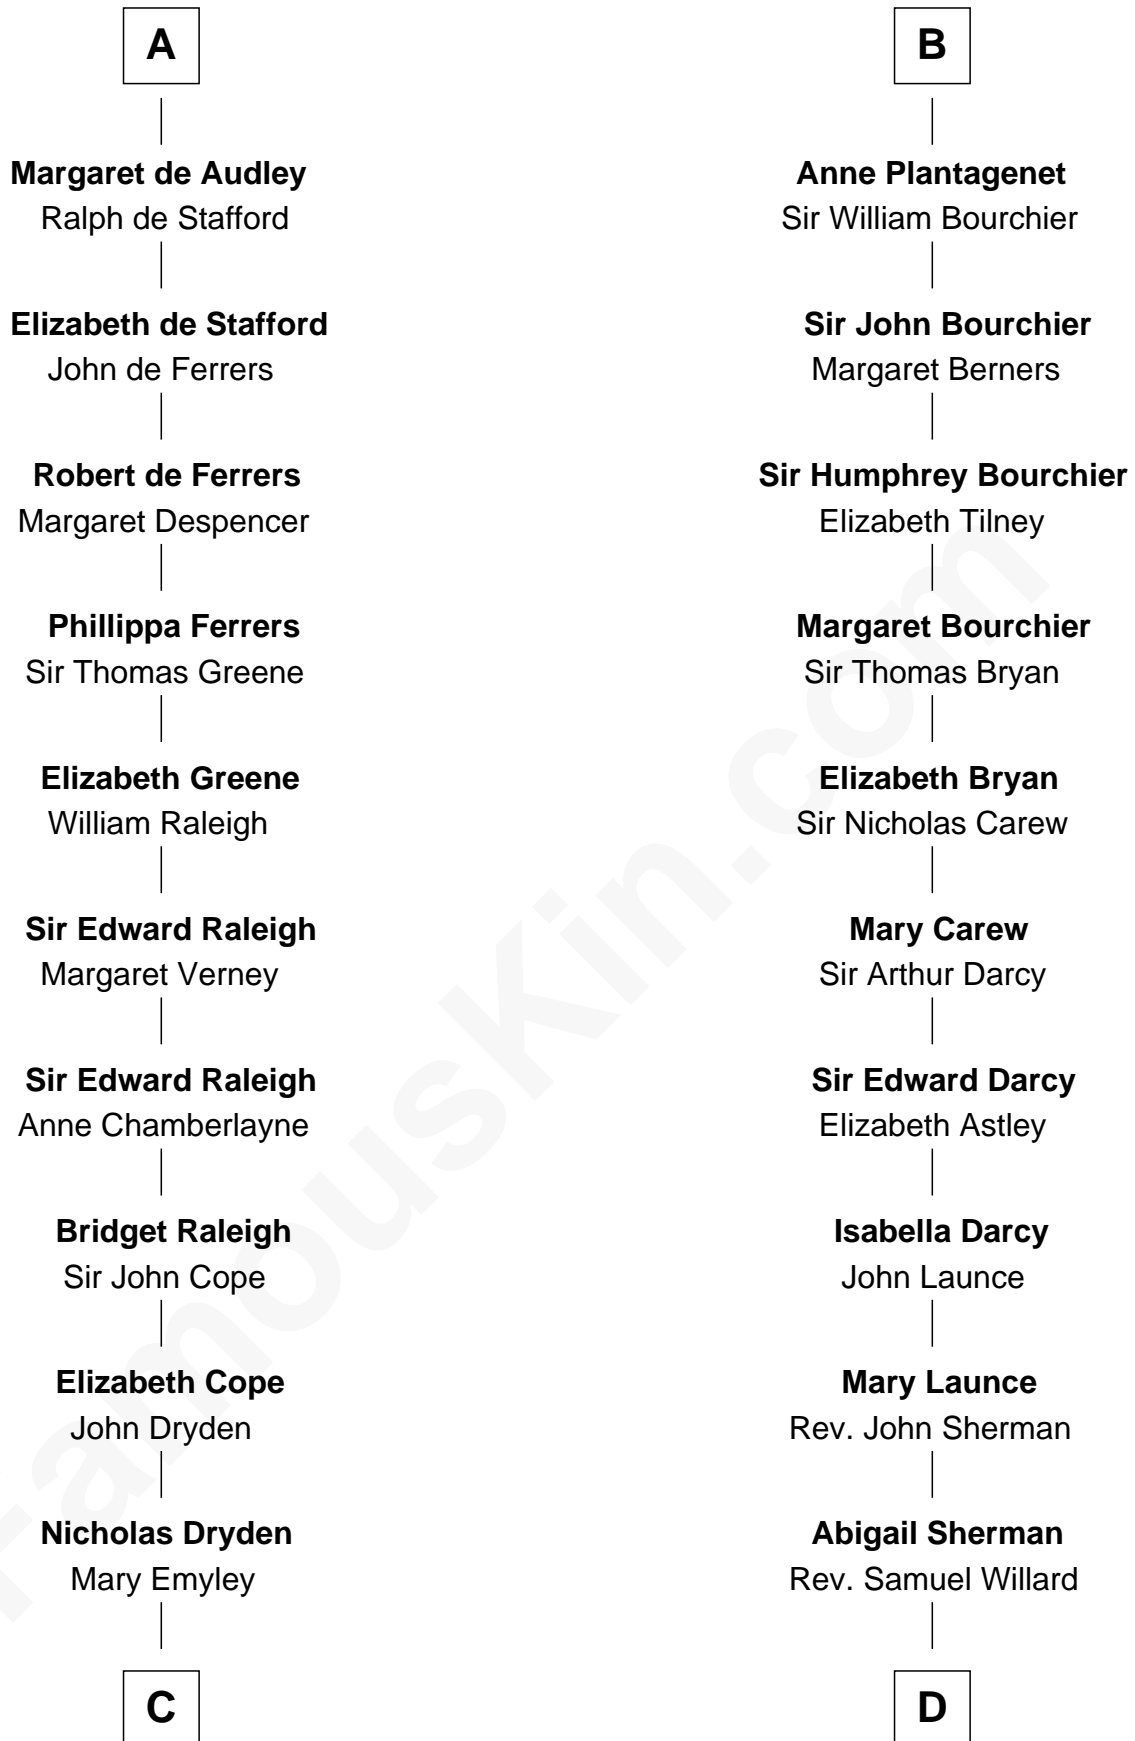

FamousKin.com Relationship Chart of

Jonathan Swift

Author of Gulliver's Travels

19th cousin of

Robert Treat Paine

Signer of the Declaration of Independence

Alfonso VIII of Castile

Eleanor of England

Louis VIII, King of France

Louis IX, King of France

Margaret Berenger

Philip III, King of France

Isabella of Aragon

King Philip IV of France

Joan of Navarre

Isabella of France

Edward II, King of England

Edward III, King of England

Philippa of Hainault

Sir Thomas Plantagenet

Eleanor de Bohun

B

C

Elizabeth Dryden
Rev. Thomas Swift