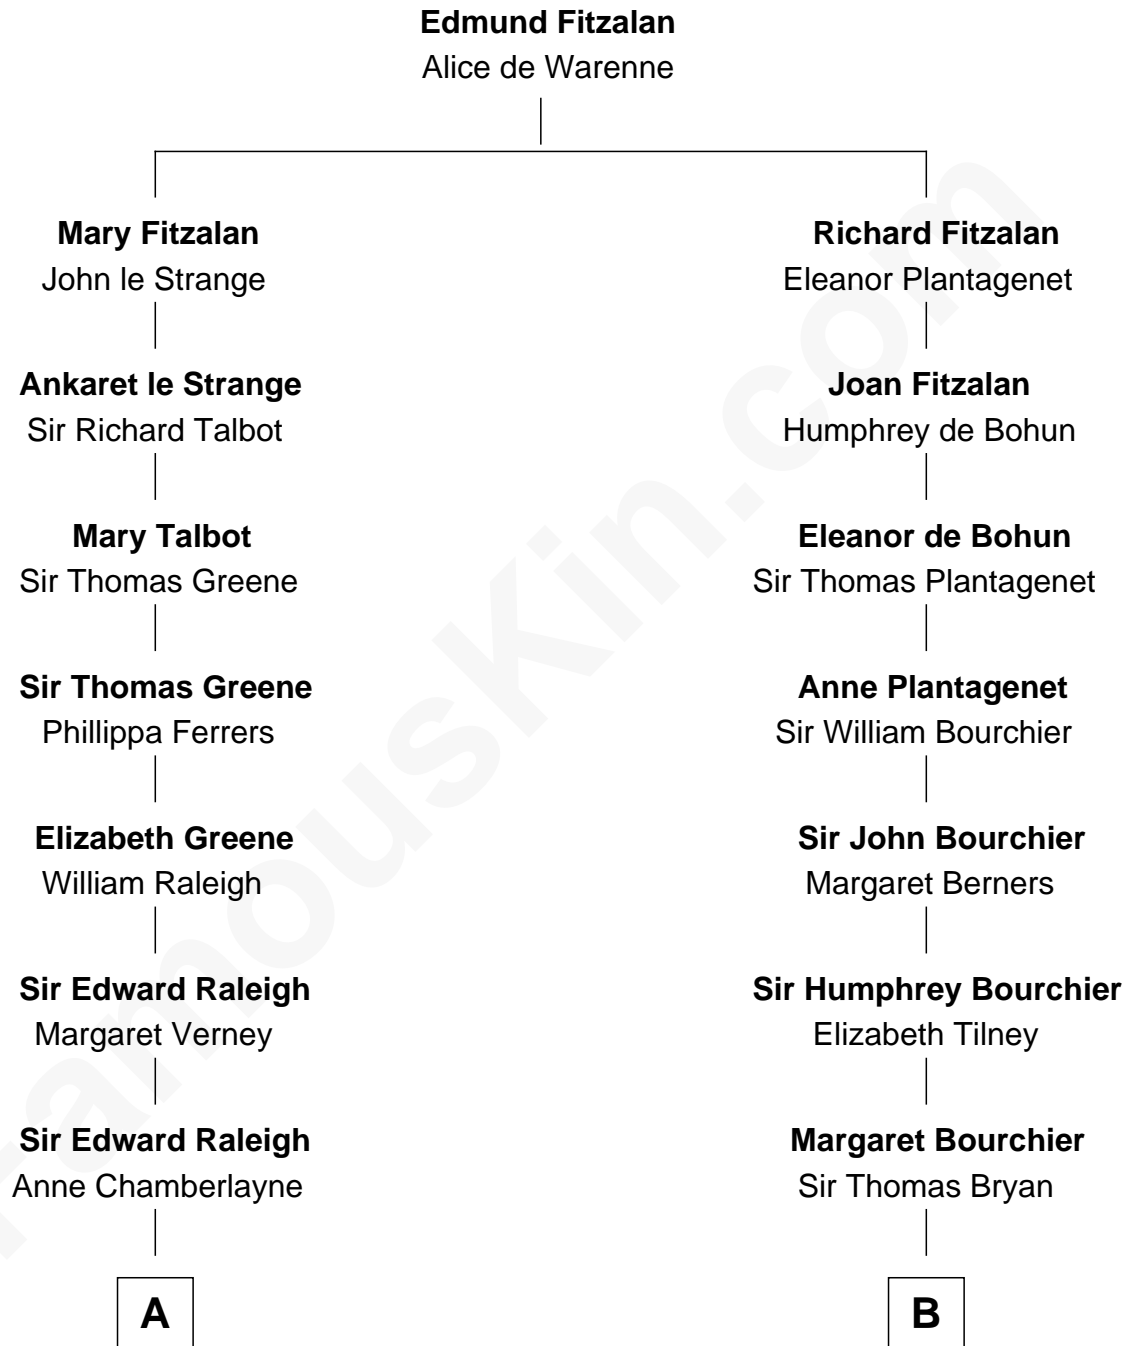

# FamousKin.com

## Relationship Chart of Jonathan Swift

*Author of Gulliver's Travels*

12th cousin 3 times removed of

**Robert Treat Paine**

*Signer of the Declaration of Independence*

**A**

**Bridget Raleigh**

Sir John Cope