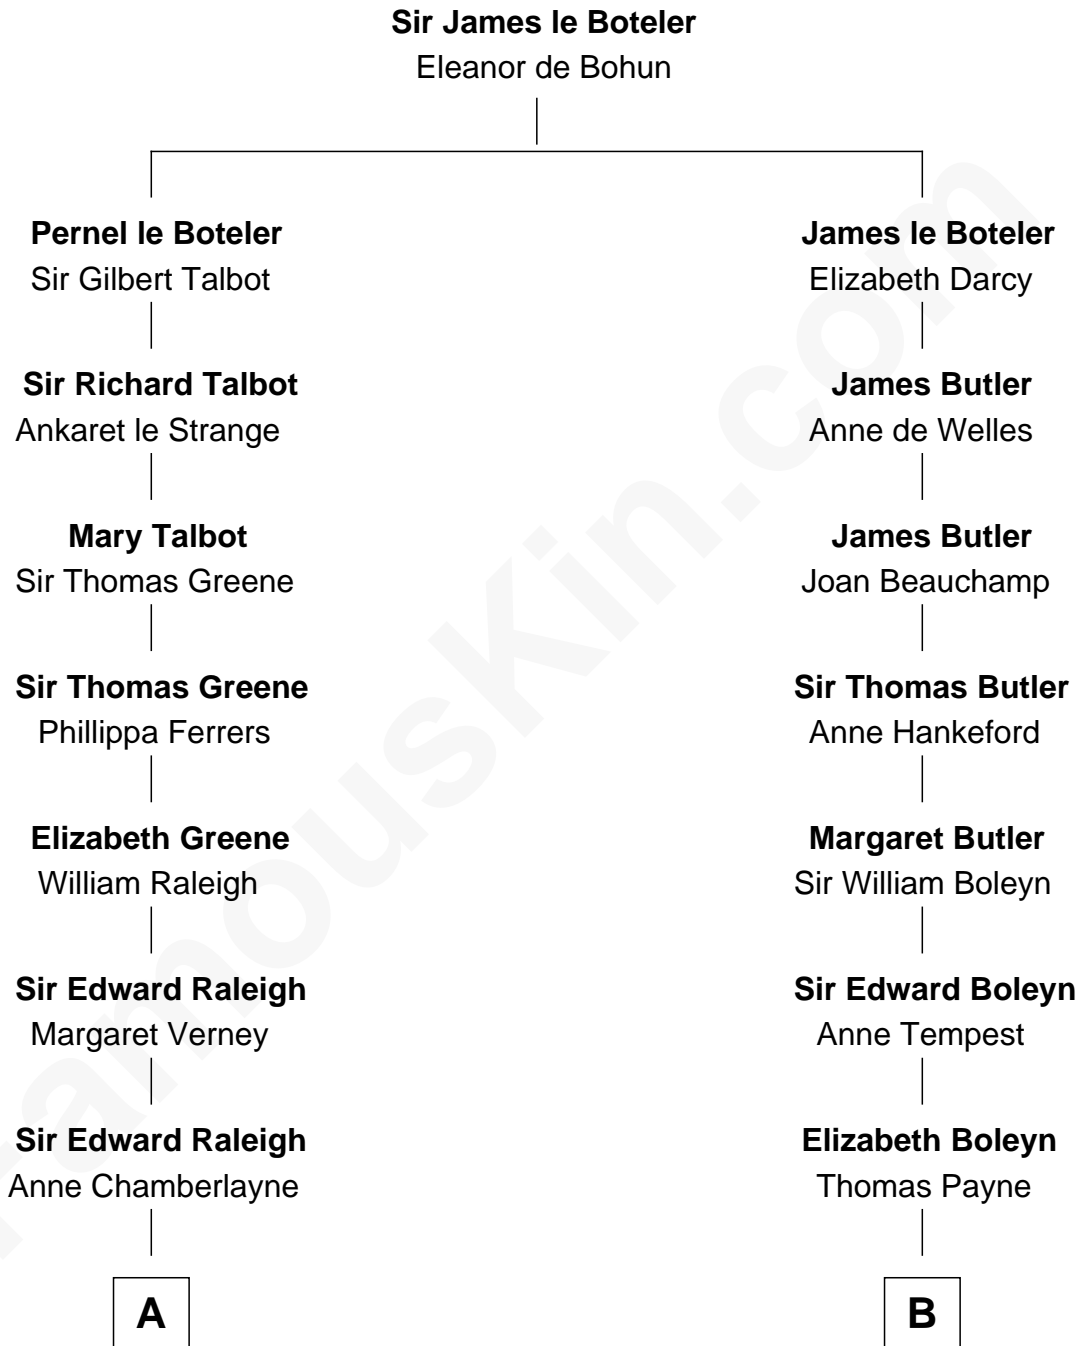

# FamousKin.com Relationship Chart of

**Jonathan Swift**

*Author of Gulliver's Travels*

12th cousin 2 times removed of

**William Floyd**

*Signer of the Declaration of Independence*

**A**

**Bridget Raleigh**