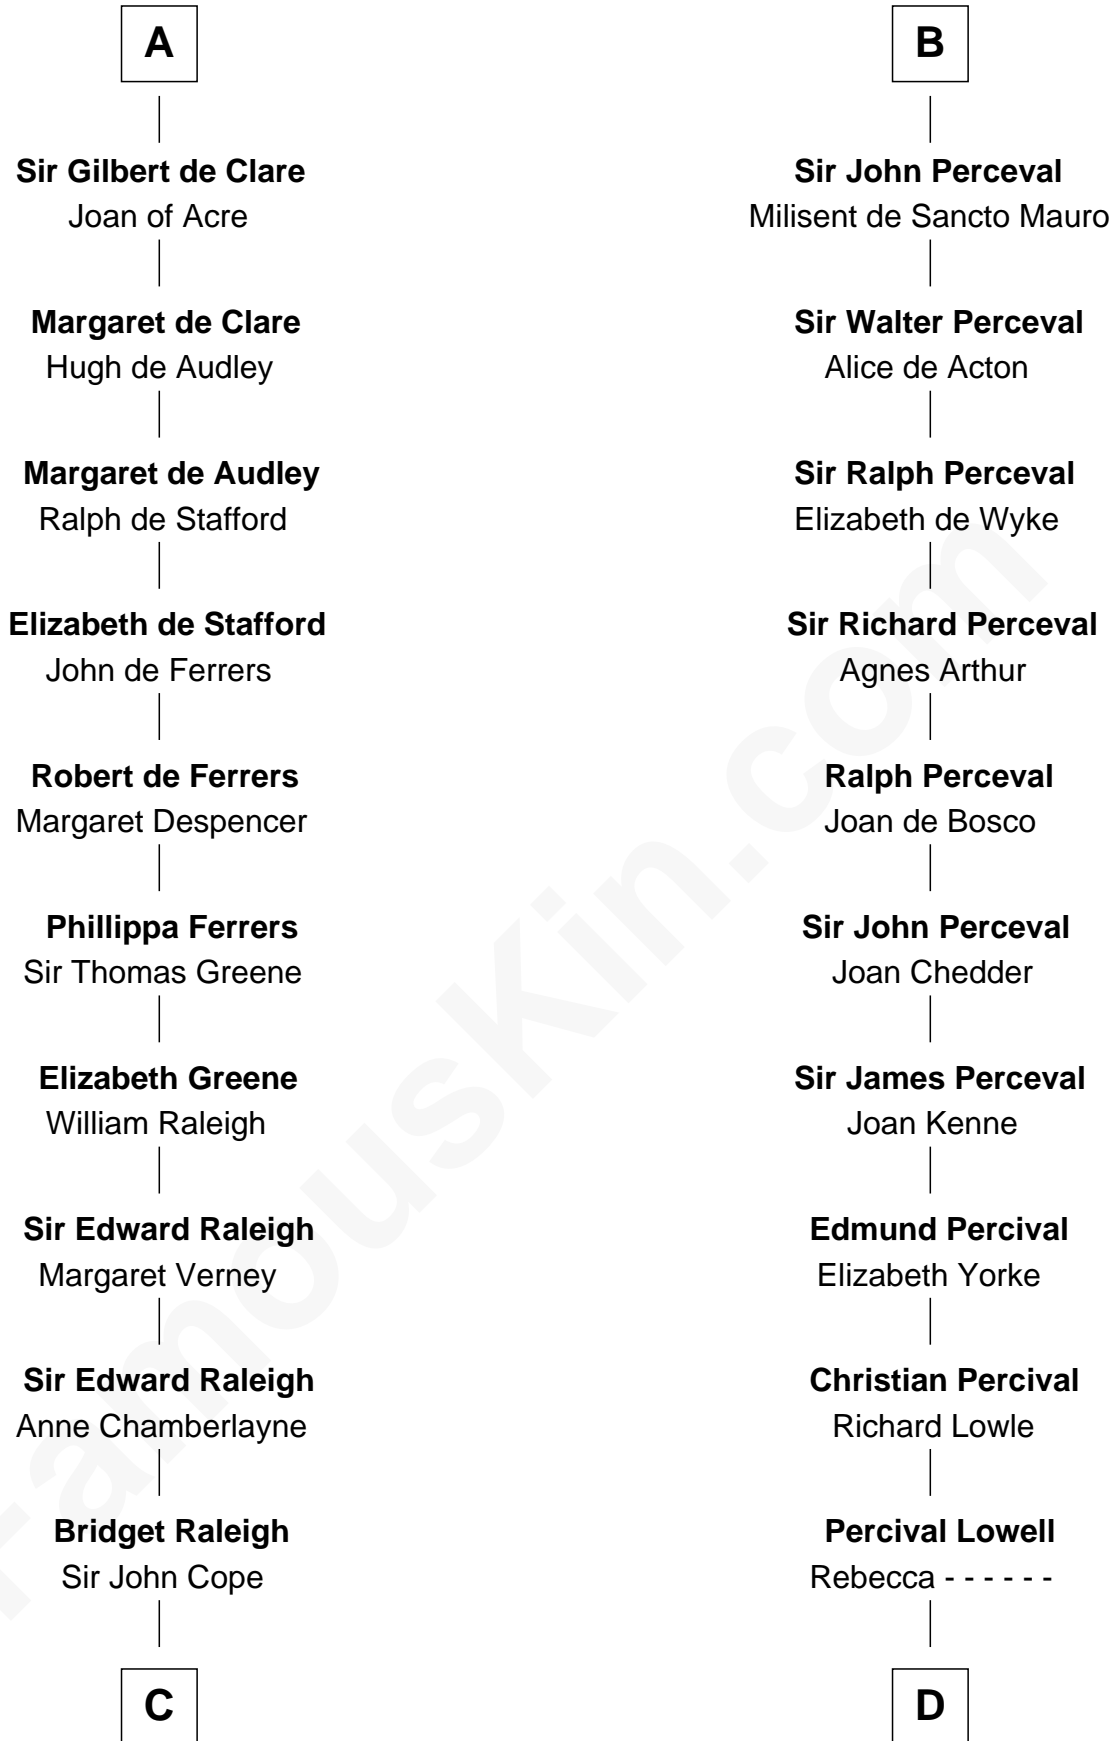

# FamousKin.com Relationship Chart of

**Jonathan Swift**

*Author of Gulliver's Travels*

21st cousin of

**General William Whipple**

*Signer of the Declaration of Independence*

**Herbert IV of Vermandois**

Adèle of Valois

Abigail Erick

**Jonathan Swift**

*Author of Gulliver's Travels*

**D**

**Joanna Lowell**

John Oliver

**Mary Oliver**

Col. Samuel Appleton