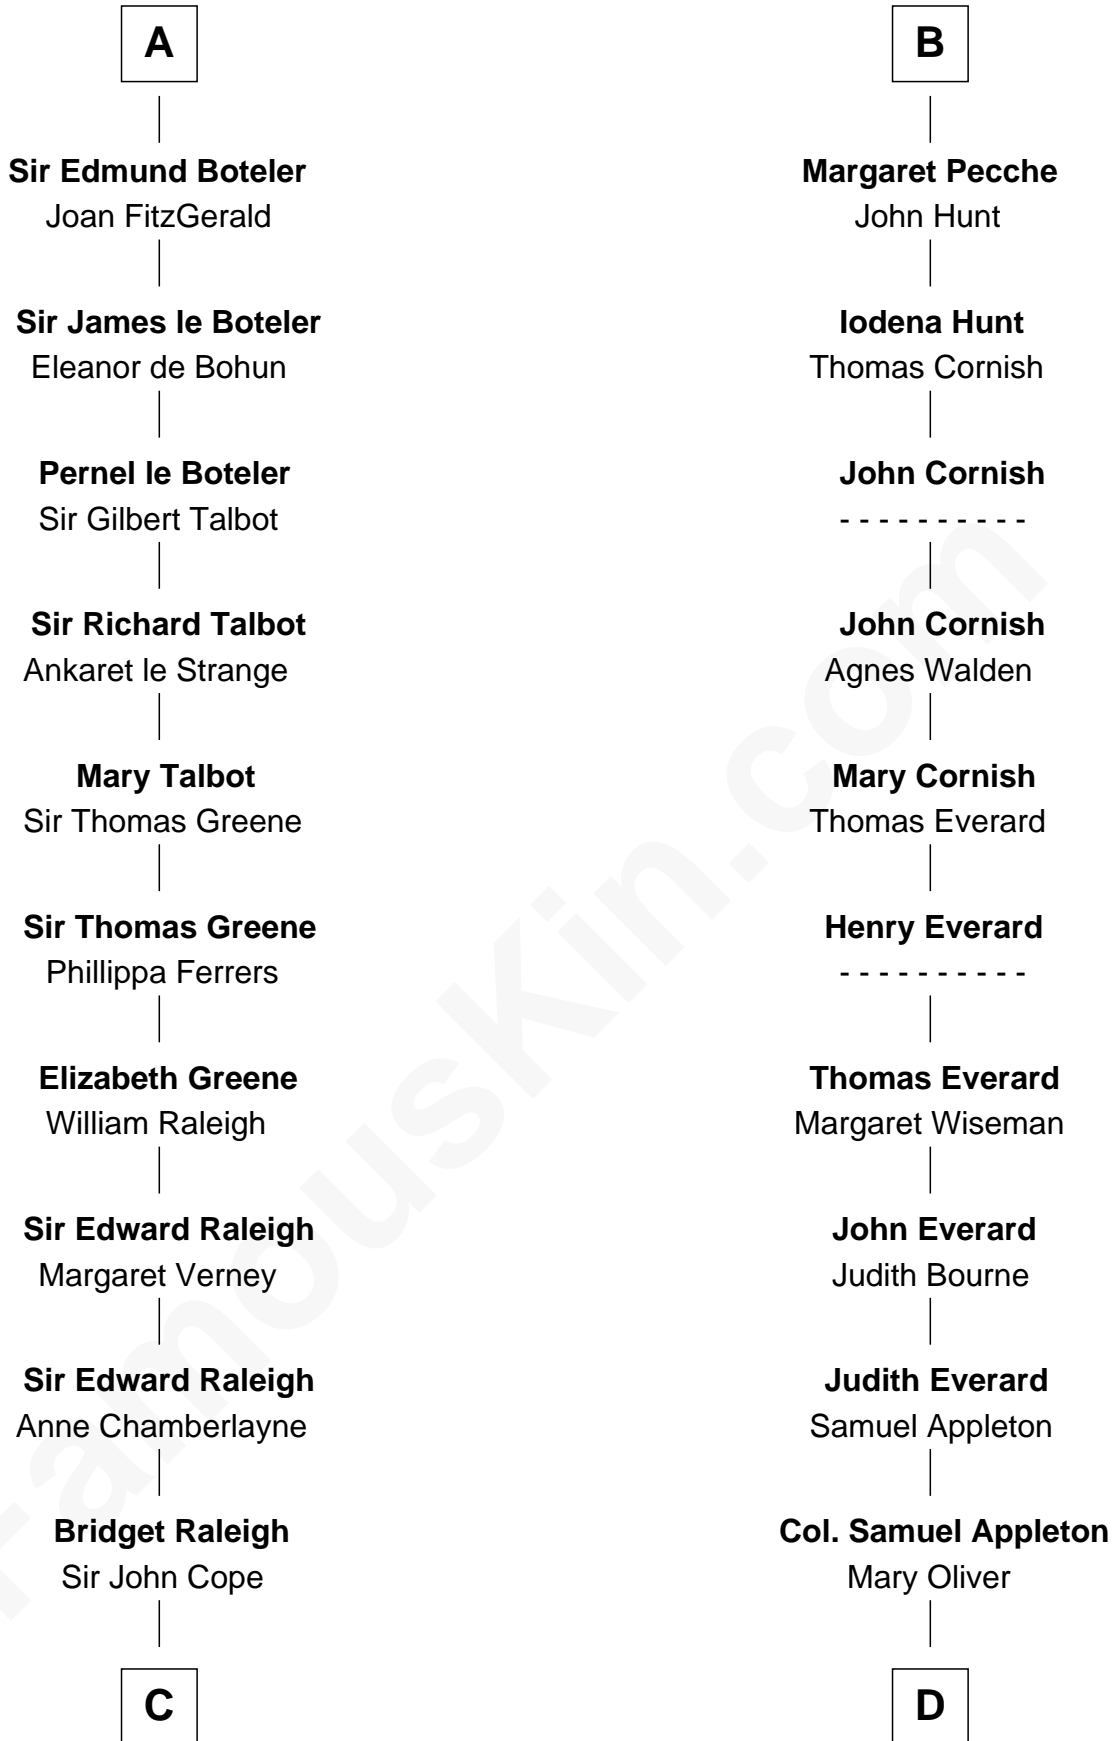

FamousKin.com

Relationship Chart of Jonathan Swift

Author of Gulliver's Travels

19th cousin 2 times removed of

General William Whipple

Signer of the Declaration of Independence

C

Elizabeth Cope