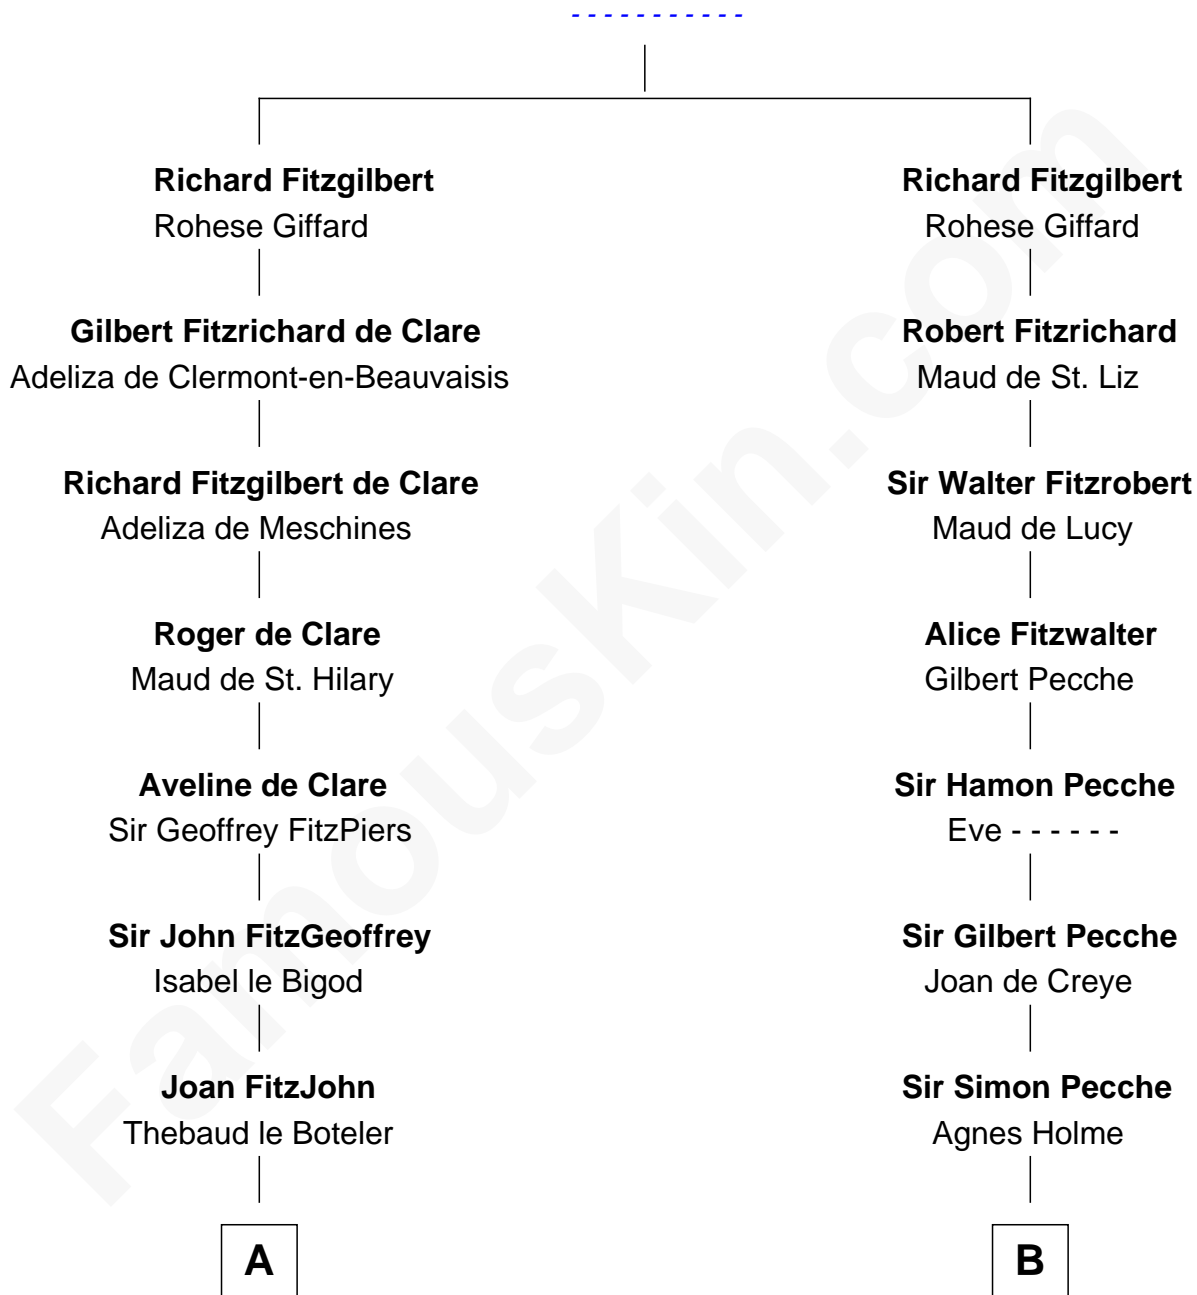

## Relationship Chart of Jonathan Swift

*Author of Gulliver's Travels*

19th cousin 2 times removed of

## General William Whipple

*Signer of the Declaration of Independence*

Gilbert Crispin

**C**

**Elizabeth Cope**

John Dryden

**Nicholas Dryden**

Mary Emyley