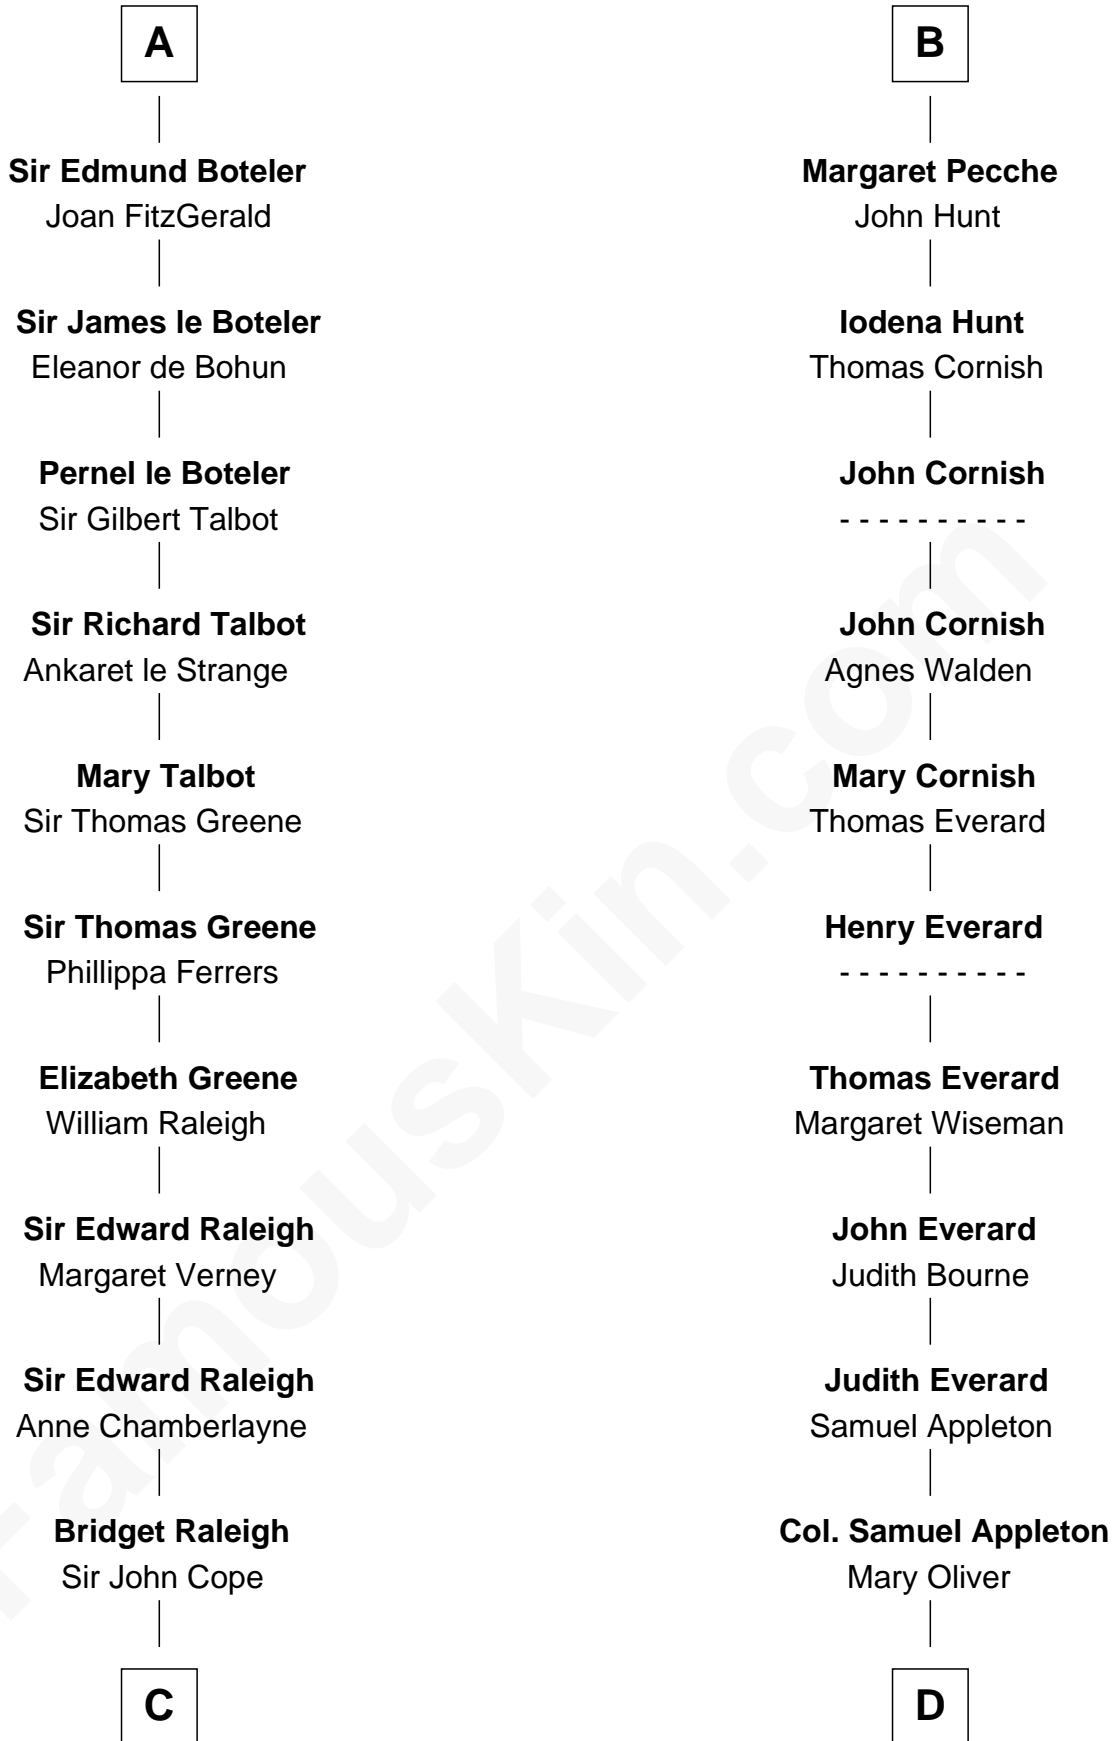

## Relationship Chart of Jonathan Swift

*Author of Gulliver's Travels*

19th cousin 2 times removed of

## General William Whipple

*Signer of the Declaration of Independence*

Gilbert Crispin

**C**

**Elizabeth Cope**

John Dryden

**Nicholas Dryden**

Mary Emyley