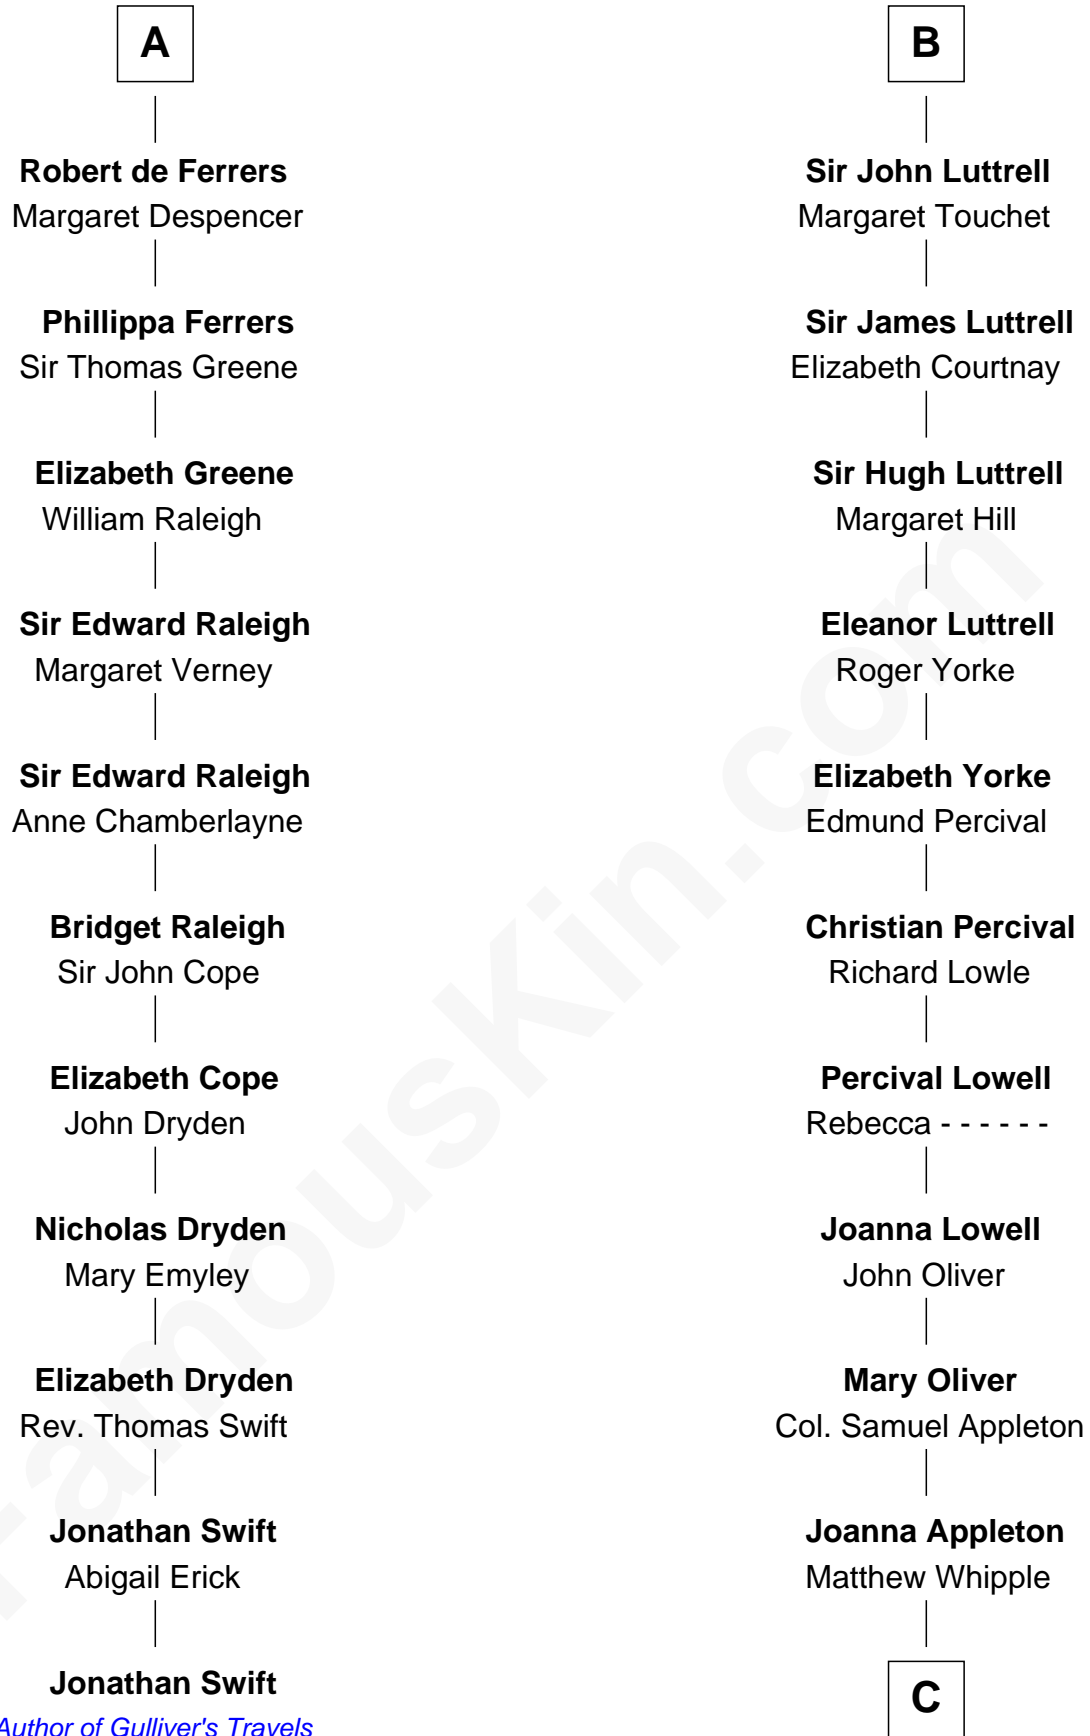

FamousKin.com

Relationship Chart of Jonathan Swift

Author of Gulliver's Travels

17th cousin 1 time removed of

General William Whipple

Signer of the Declaration of Independence

C

William Whipple

Mary Cutts

General William Whipple

Signer of Declaration of Independence

FamousKin.com