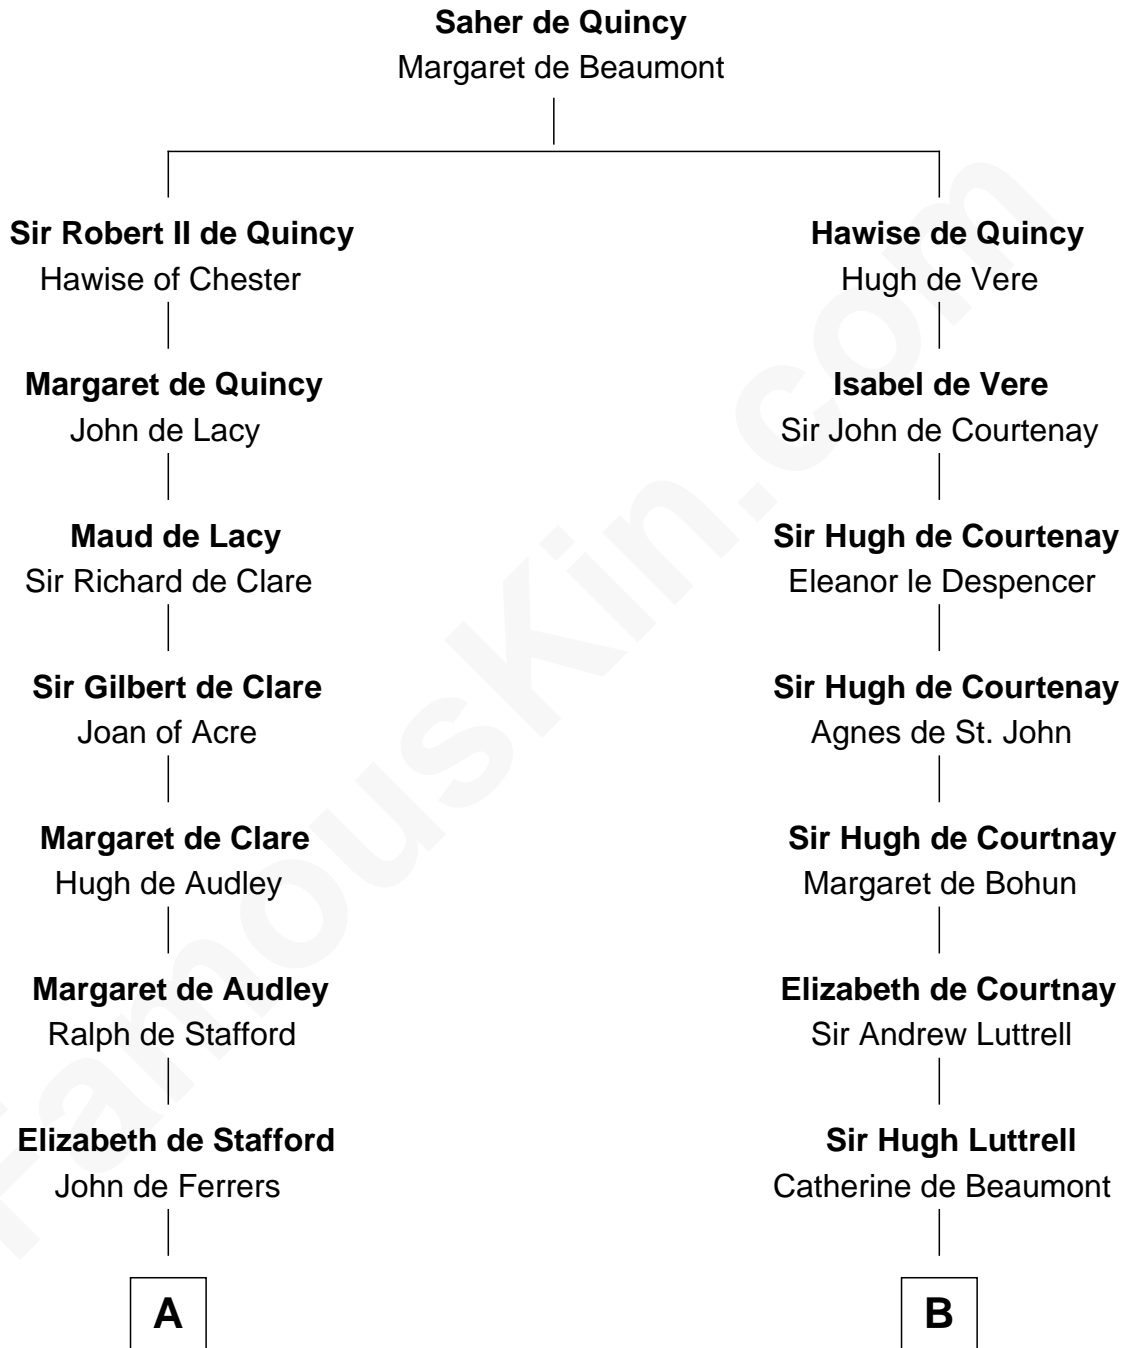

FamousKin.com

Relationship Chart of Jonathan Swift

Author of Gulliver's Travels

17th cousin 1 time removed of

General William Whipple

Signer of the Declaration of Independence

C

William Whipple

Mary Cutts

General William Whipple

Signer of Declaration of Independence

FamousKin.com