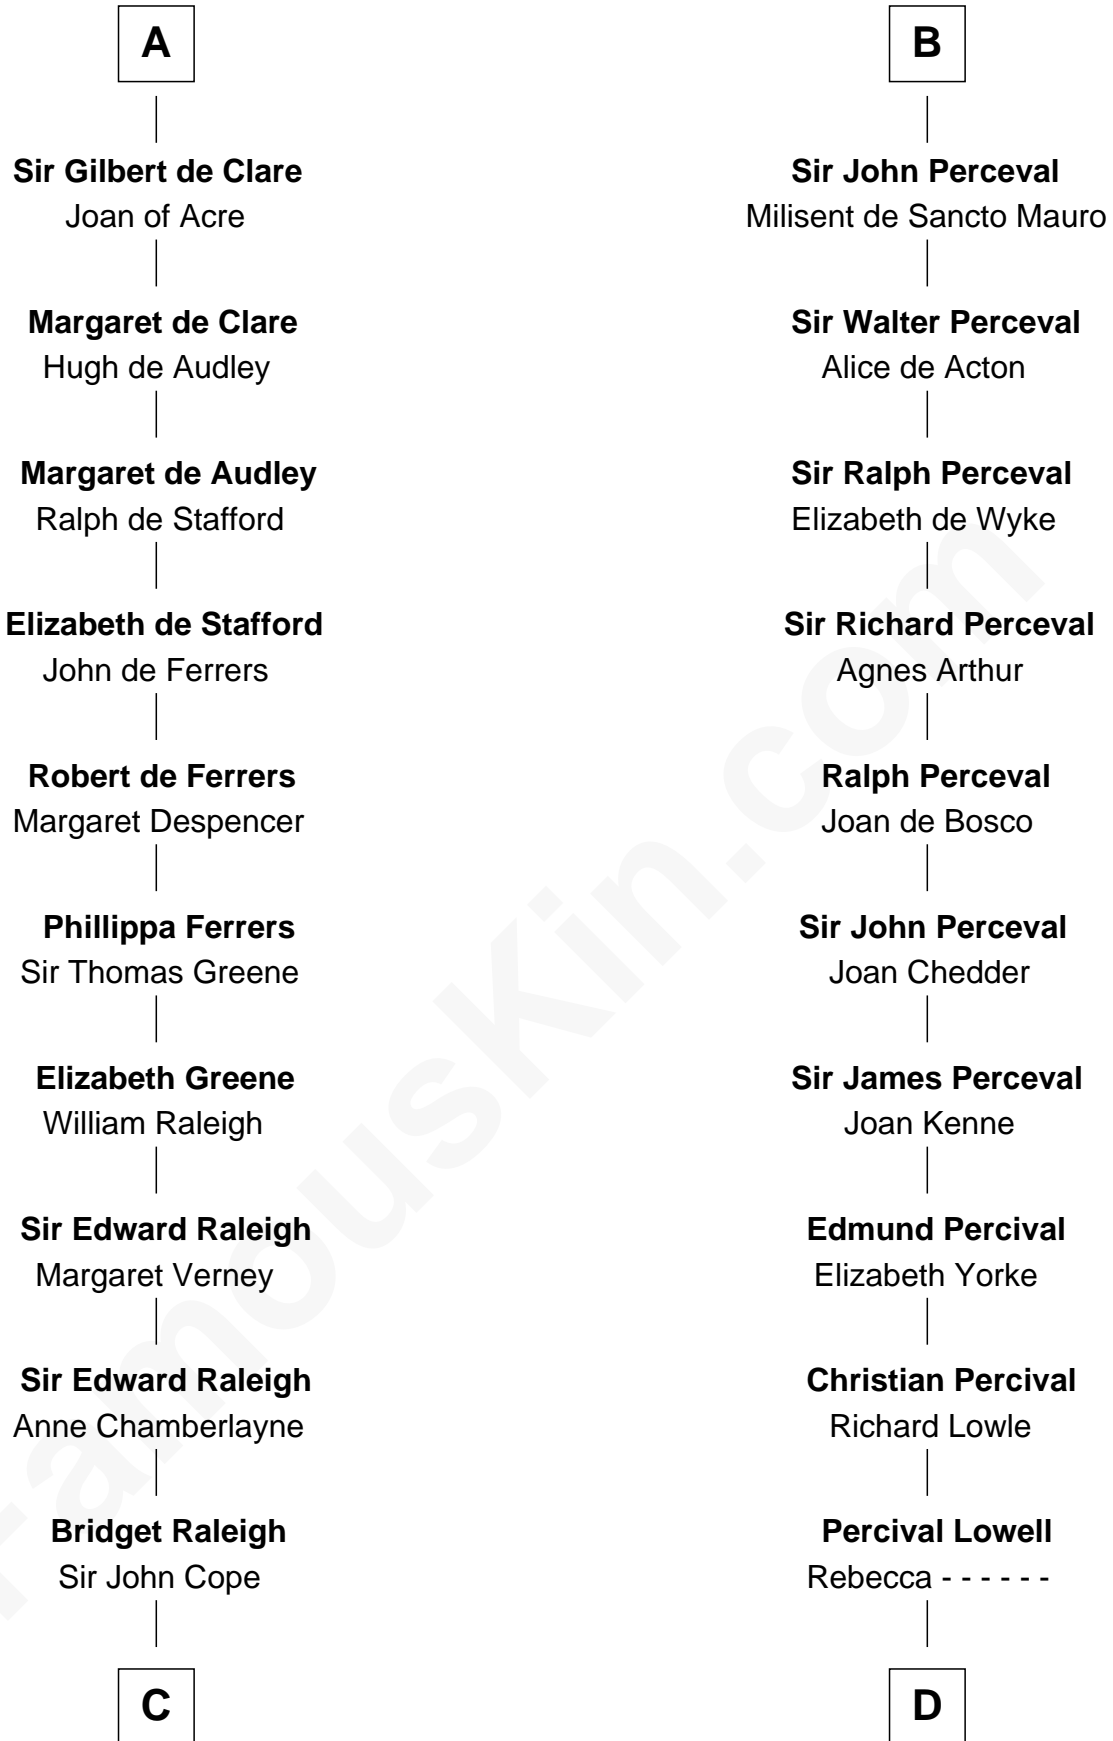

FamousKin.com Relationship Chart of

Jonathan Swift

Author of Gulliver's Travels

21st cousin of

General William Whipple

Signer of the Declaration of Independence

Hunfridus de Vetulis

Auberèe de Briosne