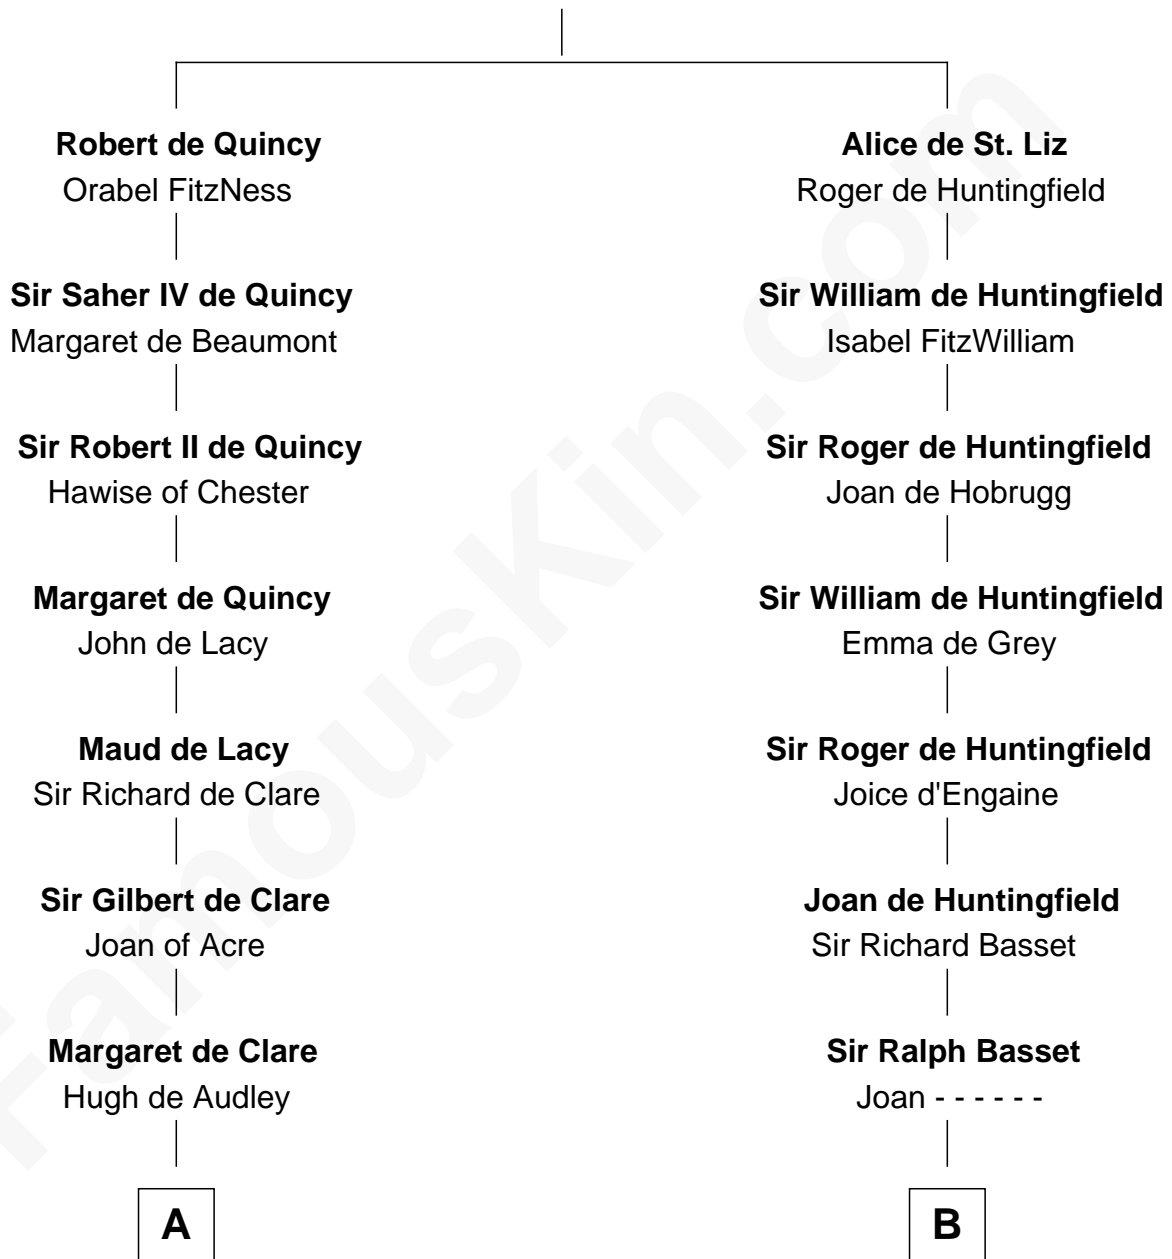

FamousKin.com Relationship Chart of

Jonathan Swift

Author of Gulliver's Travels

19th cousin 2 times removed of

Robert Townsend

Member of the Culper Spy Ring during the American Revolution

Saher I de Quincy

Maud de St. Liz

C

Elizabeth Dryden
Rev. Thomas Swift

Jonathan Swift
Abigail Erick

Jonathan Swift
Author of Gulliver's Travels

D

Job Almy
Mary Unthank

Audrey Almy
James Townsend

Jacob Townsend
Phoebe Seaman

Samuel Townsend
Sarah Stoddard

Robert Townsend
Spy known as "Culper Jr."